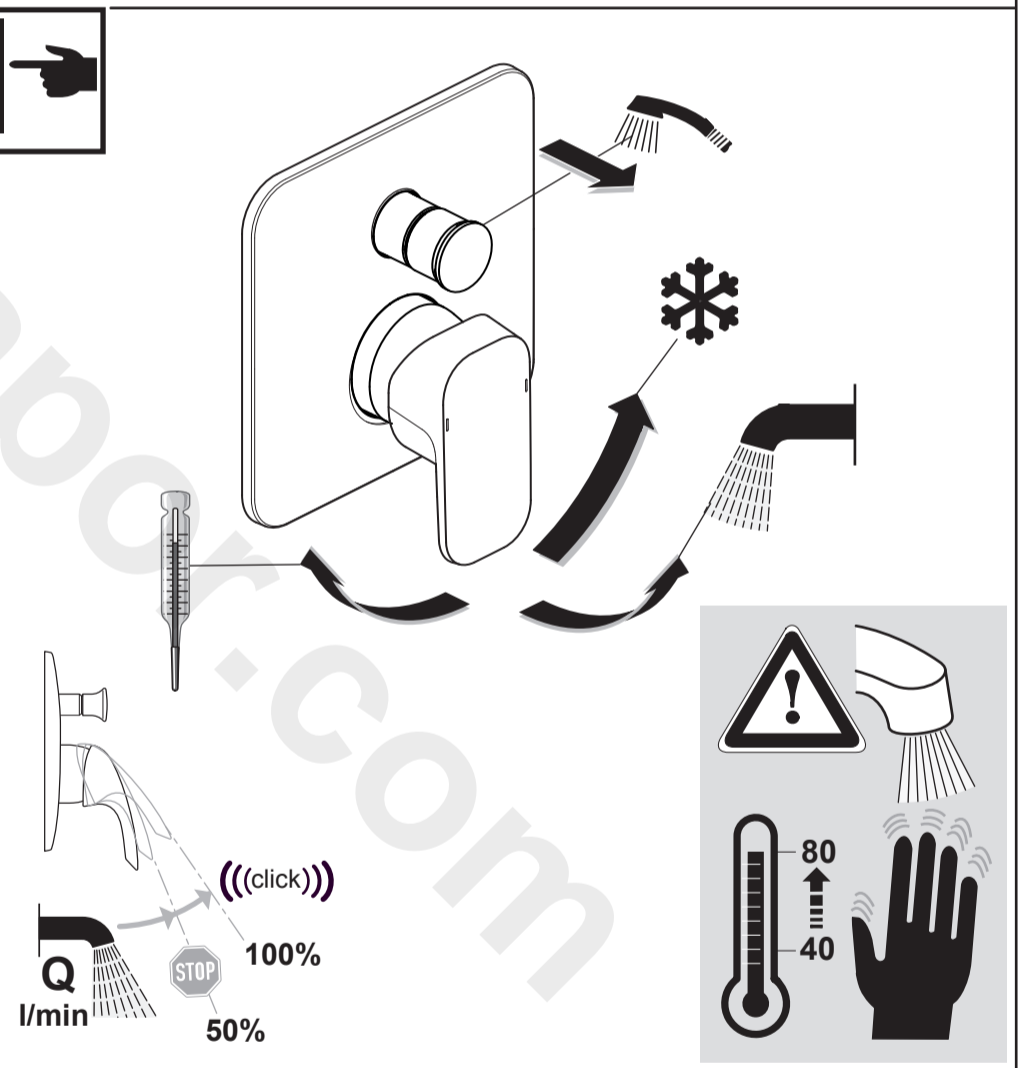

Pressure P bar	0,5	MAX. 10	5	Thumbs up	Flow rate Q (3 bar) l/min 25
Temperature T °C	MAX. 80	65	40	Thumbs up