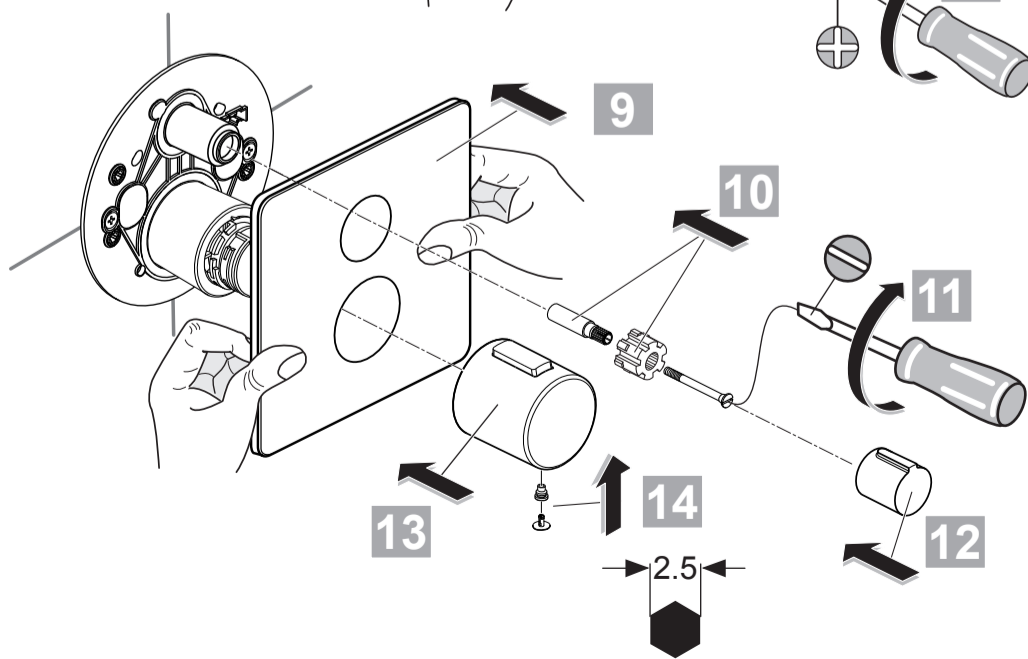

**Tonic II**  
**A 6344 ..**

0116 / A 866 962  
 (+ A 865 612)  
 Made in Germany

Ideal Standard International NV  
 Corporate Village - Gent Building  
 Da Vincilaan 2  
 1935 Zaventem  
 Belgium

www.idealstandardinternational.com