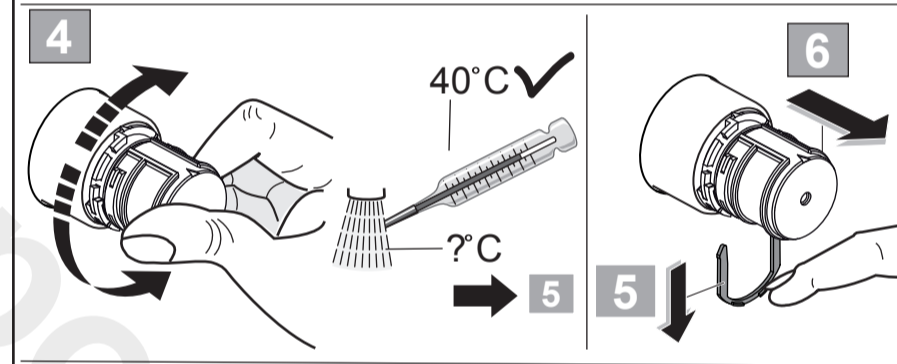

**Tonic II**  
**A 6344 ..**

0116 / A 866 962  
 (+ A 865 612)  
 Made in Germany

Ideal Standard International NV  
 Corporate Village - Gent Building  
 Da Vincilaan 2  
 1935 Zaventem  
 Belgium

www.idealstandardinternational.com