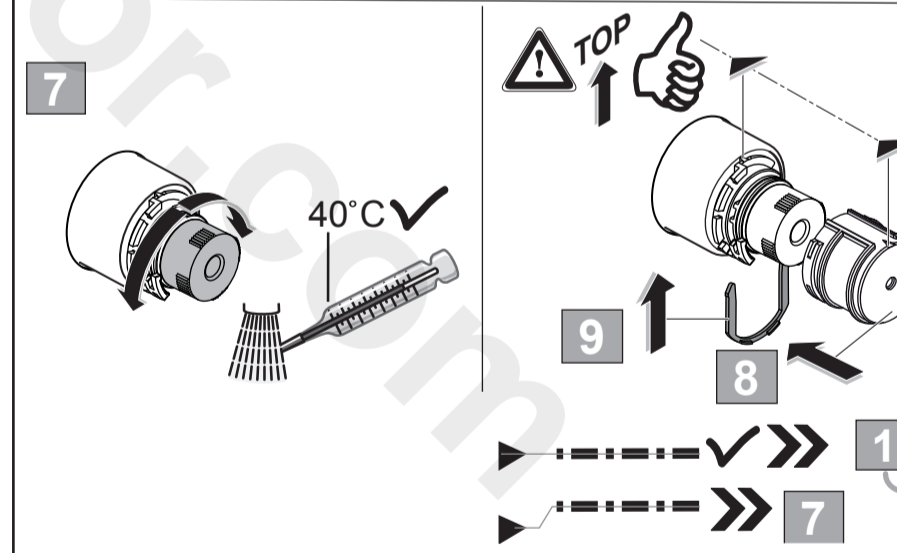

**Tonic II**  
**A 6344 ..**

0116 / A 866 962  
 (+ A 865 612)  
 Made in Germany

Ideal Standard International NV  
 Corporate Village - Gent Building  
 Da Vincilaan 2  
 1935 Zaventem  
 Belgium

www.idealstandardinternational.com