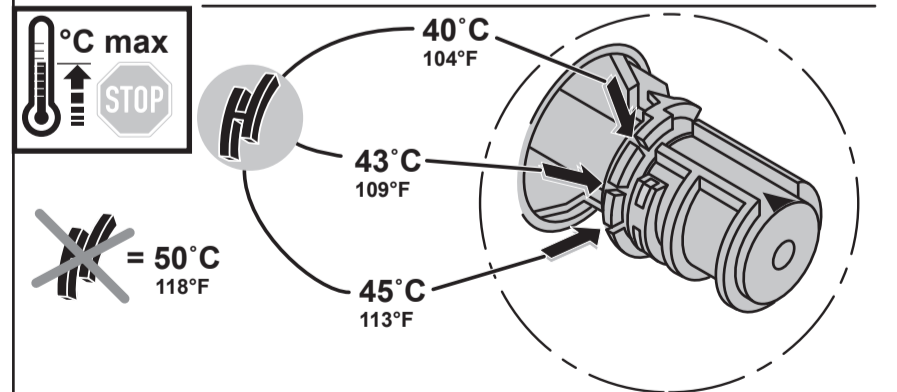

**Tonic II**  
**A 6344 ..**

0116 / A 866 962  
 (+ A 865 612)  
 Made in Germany

Ideal Standard International NV  
 Corporate Village - Gent Building  
 Da Vincilaan 2  
 1935 Zaventem  
 Belgium

www.idealstandardinternational.com