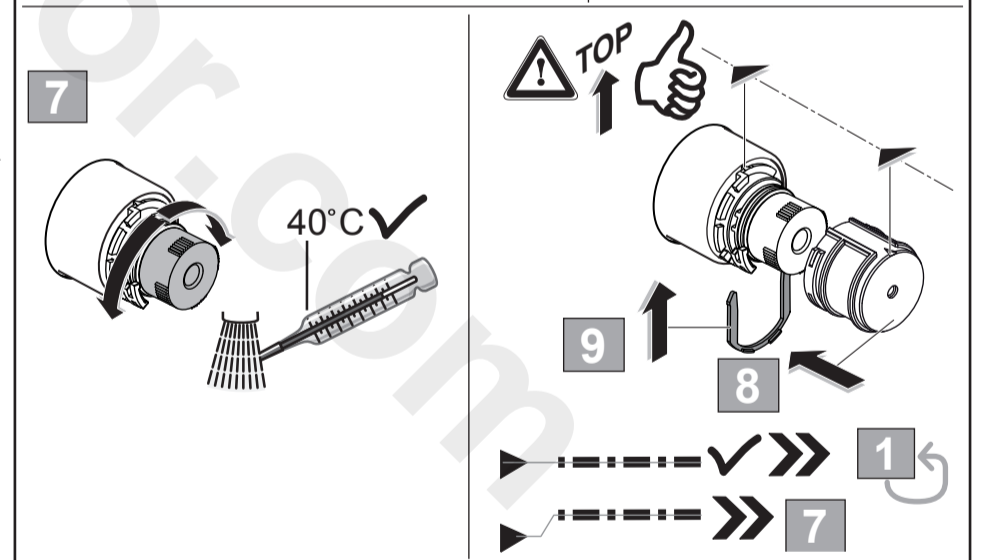

**Tonic II**  
**A 6345 ..**

0118 / A 866 965  
 (+ A 865 612)  
 Made in Germany

Ideal Standard International NV  
 Corporate Village - Gent Building  
 Da Vincilaan 2  
 1935 Zaventem  
 Belgium

www.idealstandardinternational.com