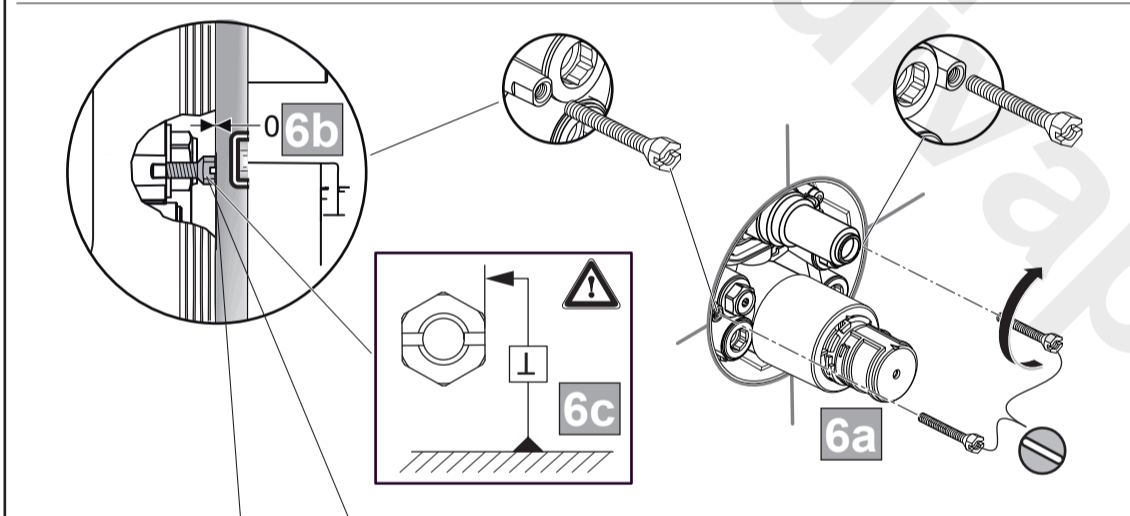

**Tonic II**  
**A 6345 ..**

0118 / A 866 965  
 (+ A 865 612)  
 Made in Germany

Ideal Standard International NV  
 Corporate Village - Gent Building  
 Da Vincilaan 2  
 1935 Zaventem  
 Belgium

www.idealstandardinternational.com