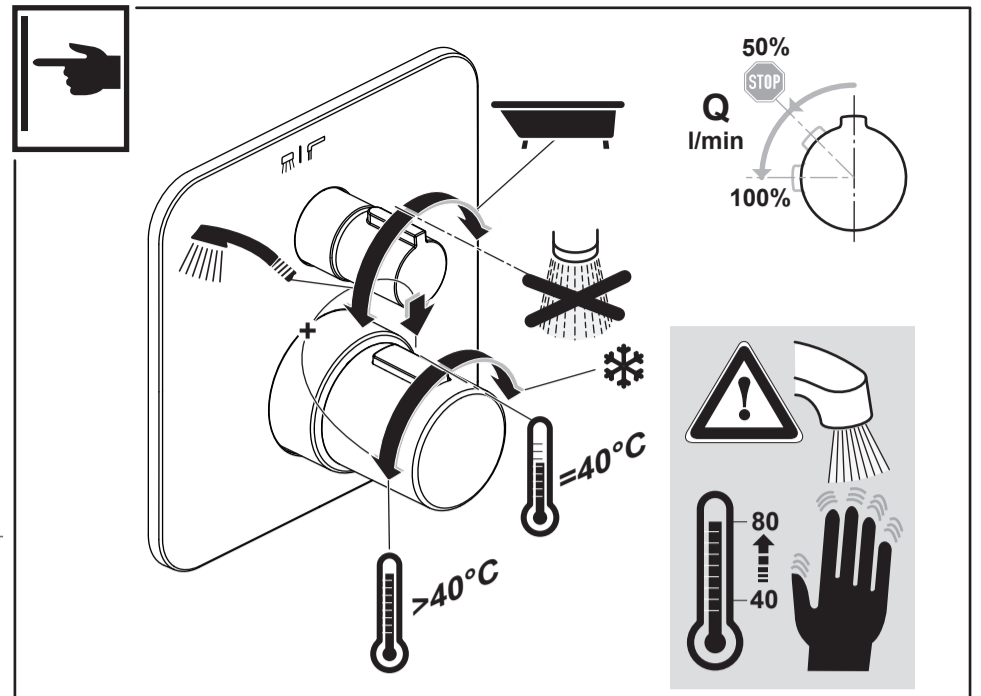

**Tonic II**  
**A 6345 ..**

0118 / A 866 965  
 (+ A 865 612)  
 Made in Germany

Ideal Standard International NV  
 Corporate Village - Gent Building  
 Da Vincilaan 2  
 1935 Zaventem  
 Belgium

www.idealstandardinternational.com