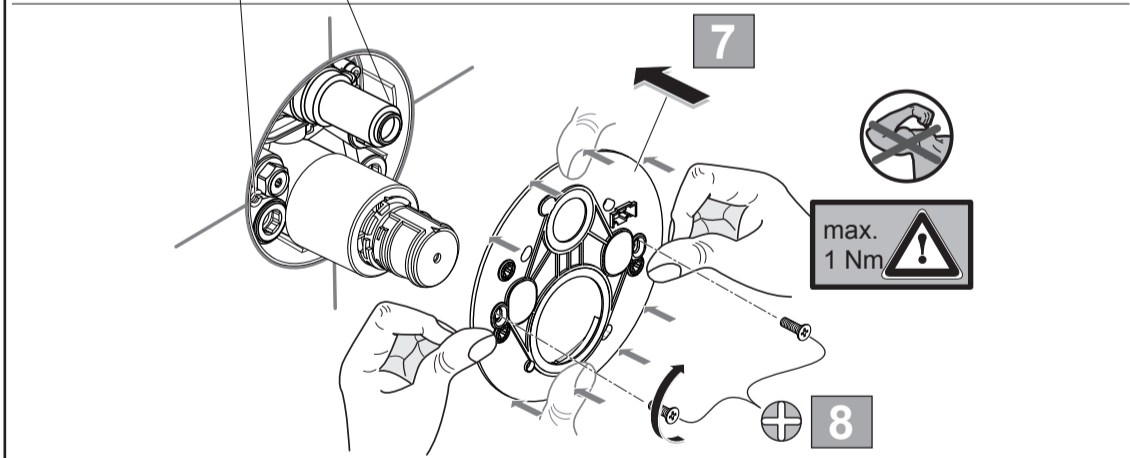

**Tonic II**  
**A 6345 ..**

0118 / A 866 965  
 (+ A 865 612)  
 Made in Germany

Ideal Standard International NV  
 Corporate Village - Gent Building  
 Da Vincilaan 2  
 1935 Zaventem  
 Belgium

www.idealstandardinternational.com