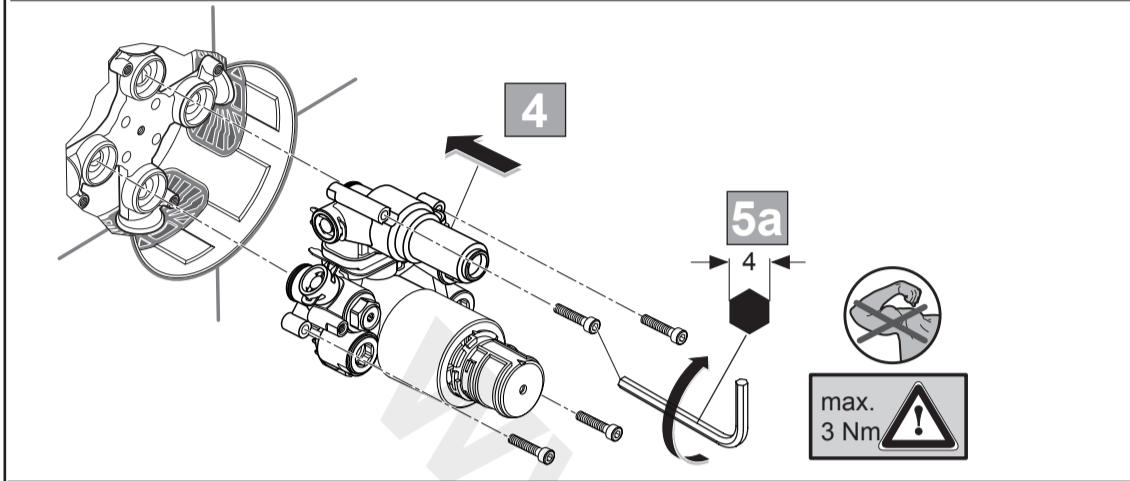

**Tonic II**  
**A 6345 ..**

0118 / A 866 965  
 (+ A 865 612)  
 Made in Germany

Ideal Standard International NV  
 Corporate Village - Gent Building  
 Da Vincilaan 2  
 1935 Zaventem  
 Belgium

www.idealstandardinternational.com