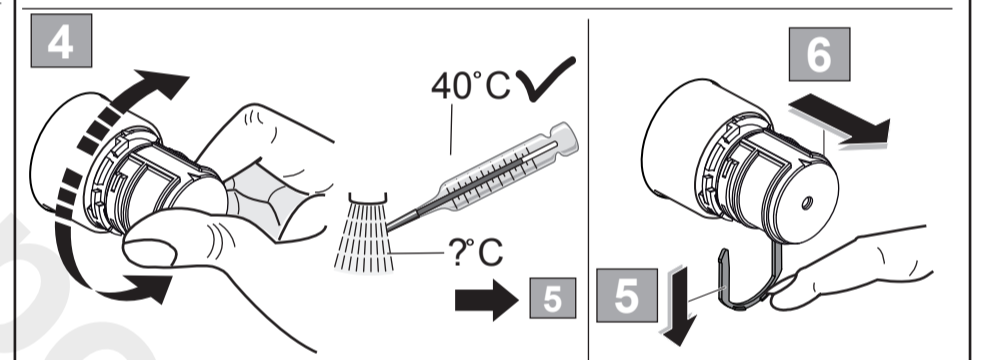

**Tonic II**  
**A 6345 ..**

0118 / A 866 965  
 (+ A 865 612)  
 Made in Germany

Ideal Standard International NV  
 Corporate Village - Gent Building  
 Da Vincilaan 2  
 1935 Zaventem  
 Belgium

www.idealstandardinternational.com