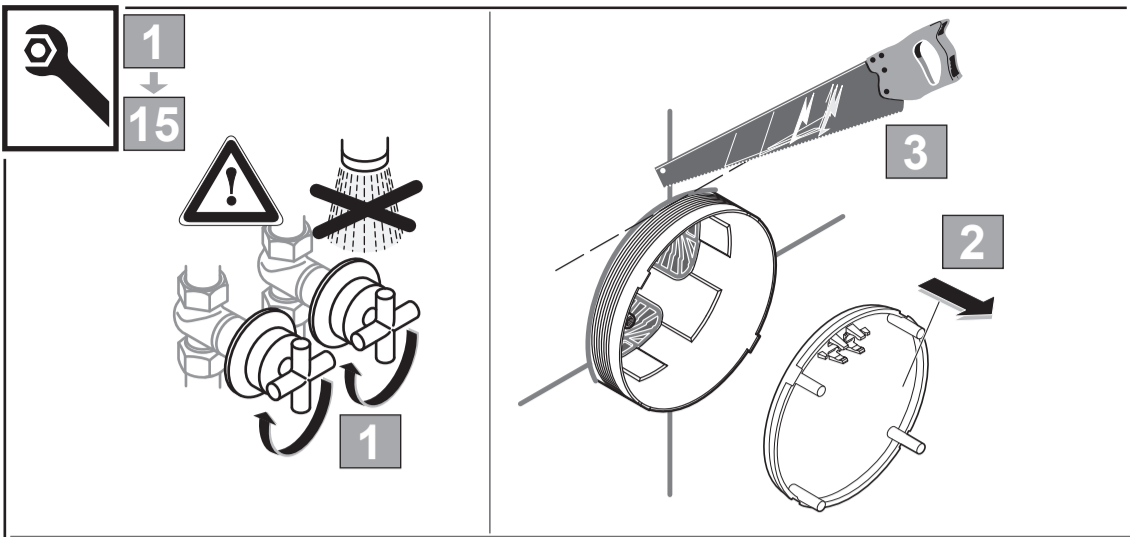

**Tonic II**  
**A 6345 ..**

0118 / A 866 965  
 (+ A 865 612)  
 Made in Germany

Ideal Standard International NV  
 Corporate Village - Gent Building  
 Da Vincilaan 2  
 1935 Zaventem  
 Belgium

www.idealstandardinternational.com