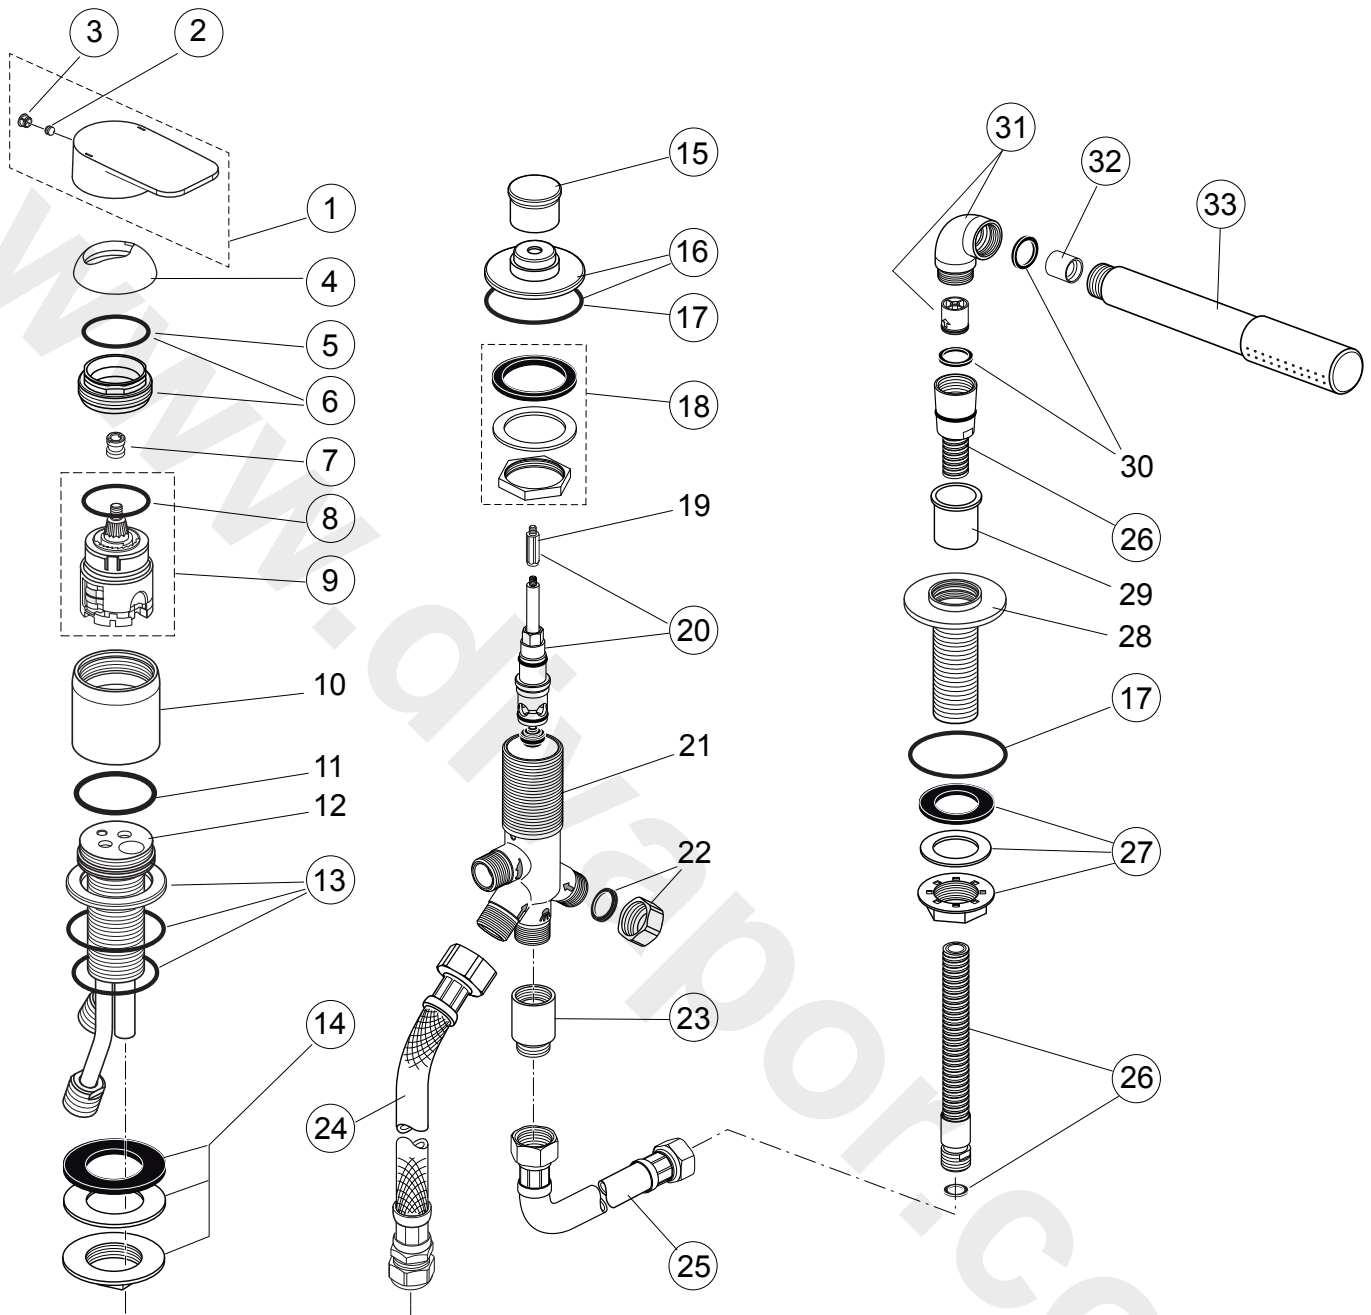

Produced from: March 2015

3 Hole rim mounted single lever
with automatism diverter & hand spray
chrome
A6349AA

Pos.	Description	Part-Number	Qty.	Pos.	Description	Part-Number	Qty.
1	Lever cpl. with red/blue	A 860 917 AA	1 Set	18	Fixation kit diverter	A 963 026 NU	1 Set
2	Thread pin M5x6 DIN914	A 860 603 NU	1 pcs	19	Spindle extension		
3	Handle cap	A 960 396 AA	1 pcs	20	Diverter + Pos.19	H 960 987 NU	1 pcs
4	Cover cap	A 961 485 AA	1 pcs	21	Body diverter		
5	O - ring Ø 28,3 x 1,78	A 860 818 NU	1 pcs	22	Plug with Fibre-ring		
6	Clamping nut M43 x 1,5 cpl.	N 960 019 AA	1 Set	23	Non-return valve complete	A 963 287 AA	1 pcs
7	Srew adapter	A 963 372 NU	1 pcs	24	Flex. hose G1/2 x 400mm	A 962 823 NU	1 pcs
8	O - ring Ø 35 x 3,2	A 962 715 NU	1 pcs	25	Flex. hose G1/2 + washer	H 960 185 NU	1 pcs
9	Cartridge Multiport cpl.	A 860 621 NU	1 Set	26	Shower hose G1/2 -M15x1	H 960 440 AA	1 pcs
10	Cover			27	Fixation kit shower-holder	H 960 657 NU*	1 Set
11	O - ring Ø 40 x 3,0			28	Holder for hand shower		
12	Body Single lever			29	Plastic insert		
13	Escutcheon + O-rings	A 860 918 AA	1 Set	30	Washer Ø 20,8 x 14,5 x 2,5		
14	Fixation kit G 1"	H 960 294 NU	1 Set	31	Elbow 96° f. Hand spray	F 960 865 AA	1 pcs
15	Pull knob	A 860 901 AA	1 pcs	32	Flow limiter 8l/min	B 961 093 NU	1 pcs
16	Escutcheon + O-ring	A 861 033 AA	1 Set	33	Hand shower	F 960 900 AA	1 pcs
17	O - ring Ø 48 x 3	F 961 021 NU	1 pcs				

*Universal set (not all parts needed)