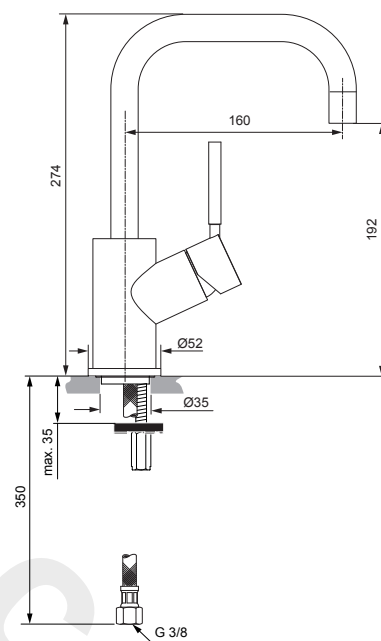

Produced since: Aug. 2015

Single lever basin mixer
with pop-up waste
chrome **A6461AA**

Single lever basin mixer
with out pop-up waste
chrome **A6462AA**

Pos.	Description	Part-Number	Qty.	Pos.	Description	Part-Number	Qty.
1	Lever cpl. with Logo Sottini	A 860 997 AA	1 Set	11	Aerator M18x1 cpl.	A 860 998 AA	1 Set
2	Handle pin + thread pin	F 960 005 AA	1 Set	12	Escutcheon	F 960 175 AA*	1 Set
3	Thread ring M37x1	F 960 432 AA	1 pcs	13	Washer	A 960 123 NU	1 pcs
4	Cartridge Kerox Ø35	A 960 569 NU	1 pcs	14	Fixation kit	A 963 454 NU*	1 Set
5	Cover cap	F 960 104 AA	1 pcs	15	Flex. hose M10x1-G3/8-400	A 963 305 NU	1 pcs
6	O-ring Ø 35 x 1,5	F 960 014 NU	1 pcs	16	Liftrød cpl.	F 960 103 AA	1 Set
7	Body			17	Bracket	A 961 172 NU	1 pcs
8	Repair kit + Key	F 960 023 NU	1 Set	18	Pop-up waste complete	A 961 230 AA	1 Set
9	O-Ring Set Ø 13,3 x 2,4	F 960 183 NU	15 pcs				
10	Tube spout						