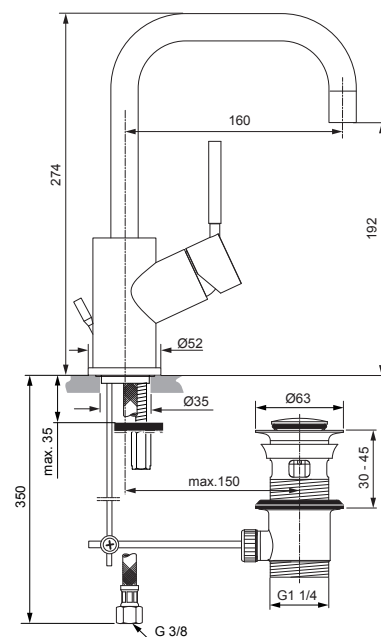

Produced since: Aug. 2015

Single lever basin mixer
with pop-up waste
chrome **A6461AA**

Single lever basin mixer
with out pop-up waste
chrome **A6462AA**

Pos.	Description	Part-Number	Qty.	Pos.	Description	Part-Number	Qty.
1	Lever cpl. with Logo Sottini	A 860 997 AA	1 Set	11	Aerator M18x1 cpl.	A 860 998 AA	1 Set
2	Handle pin + thread pin	F 960 005 AA	1 Set	12	Escutcheon	F 960 175 AA*	1 Set
3	Thread ring M37x1	F 960 432 AA	1 pcs	13	Washer	A 960 123 NU	1 pcs
4	Cartridge Kerox Ø35	A 960 569 NU	1 pcs	14	Fixation kit	A 963 454 NU*	1 Set
5	Cover cap	F 960 104 AA	1 pcs	15	Flex. hose M10x1-G3/8-400	A 963 305 NU	1 pcs
6	O-ring Ø 35 x 1,5	F 960 014 NU	1 pcs	16	Liftrød cpl.	F 960 103 AA	1 Set
7	Body			17	Bracket	A 961 172 NU	1 pcs
8	Repair kit + Key	F 960 023 NU	1 Set	18	Pop-up waste complete	A 961 230 AA	1 Set
9	O-Ring Set Ø 13,3 x 2,4	F 960 183 NU	15 pcs				
10	Tube spout						