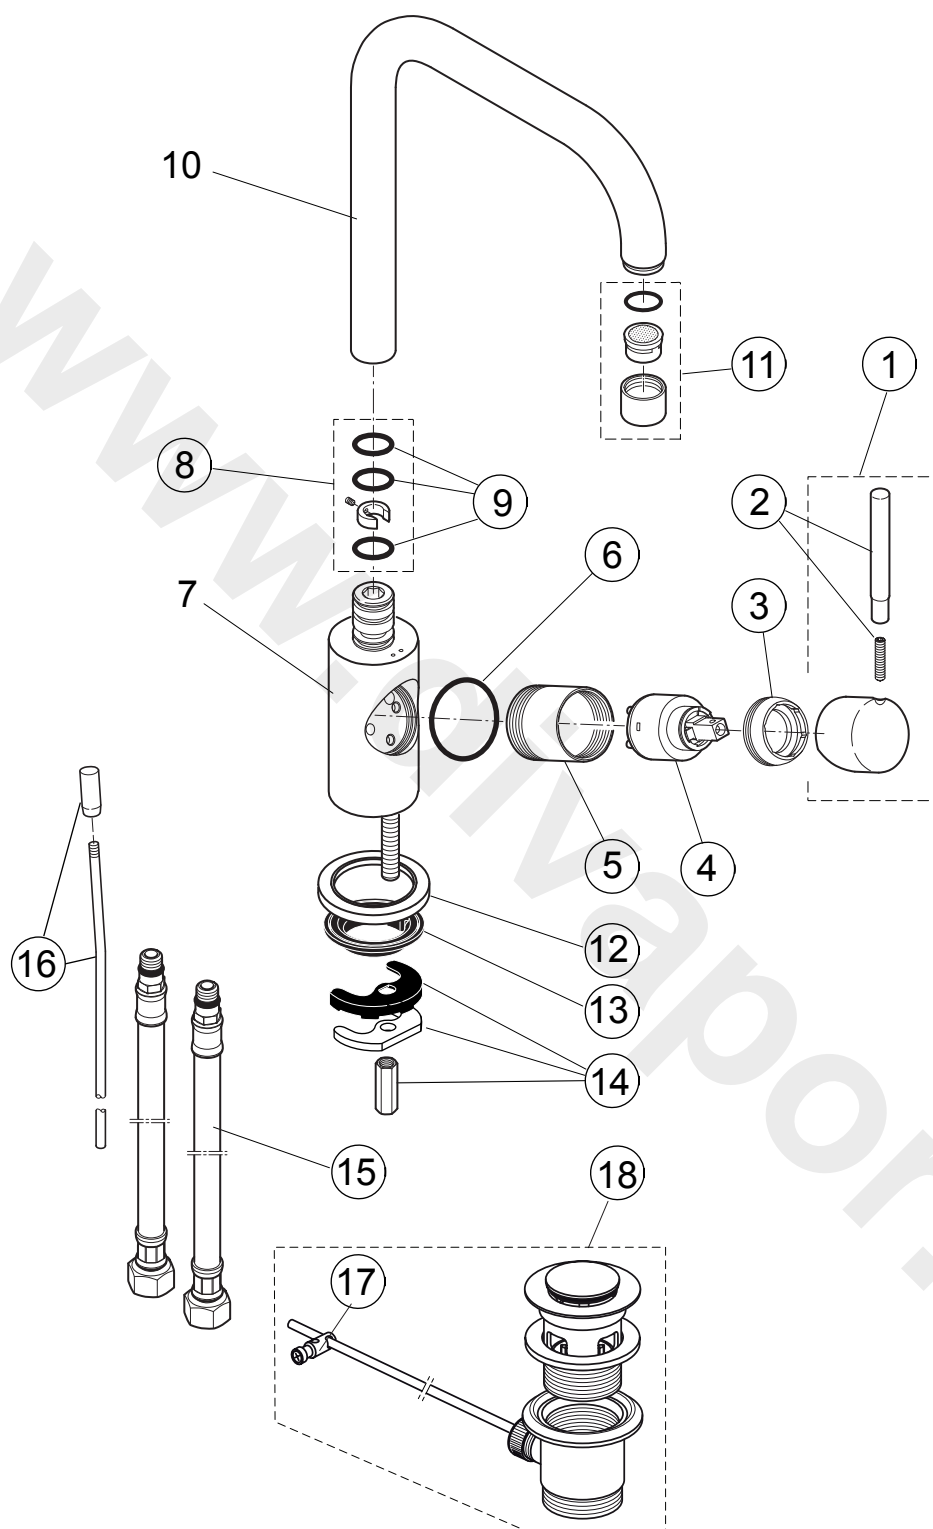

Produced since: Aug. 2015

Single lever basin mixer
with pop-up waste
chrome **A6461AA**

Single lever basin mixer
with out pop-up waste
chrome **A6462AA**

Pos.	Description	Part-Number	Qty.	Pos.	Description	Part-Number	Qty.
1	Lever cpl. with Logo Sottini	A 860 997 AA	1 Set	11	Aerator M18x1 cpl.	A 860 998 AA	1 Set
2	Handle pin + thread pin	F 960 005 AA	1 Set	12	Escutcheon	F 960 175 AA*	1 Set
3	Thread ring M37x1	F 960 432 AA	1 pcs	13	Washer	A 960 123 NU	1 pcs
4	Cartridge Kerox Ø35	A 960 569 NU	1 pcs	14	Fixation kit	A 963 454 NU*	1 Set
5	Cover cap	F 960 104 AA	1 pcs	15	Flex. hose M10x1-G3/8-400	A 963 305 NU	1 pcs
6	O-ring Ø 35 x 1,5	F 960 014 NU	1 pcs	16	Liftrød cpl.	F 960 103 AA	1 Set
7	Body			17	Bracket	A 961 172 NU	1 pcs
8	Repair kit + Key	F 960 023 NU	1 Set	18	Pop-up waste complete	A 961 230 AA	1 Set
9	O-Ring Set Ø 13,3 x 2,4	F 960 183 NU	15 pcs				
10	Tube spout						

*Universal set (not all parts needed)