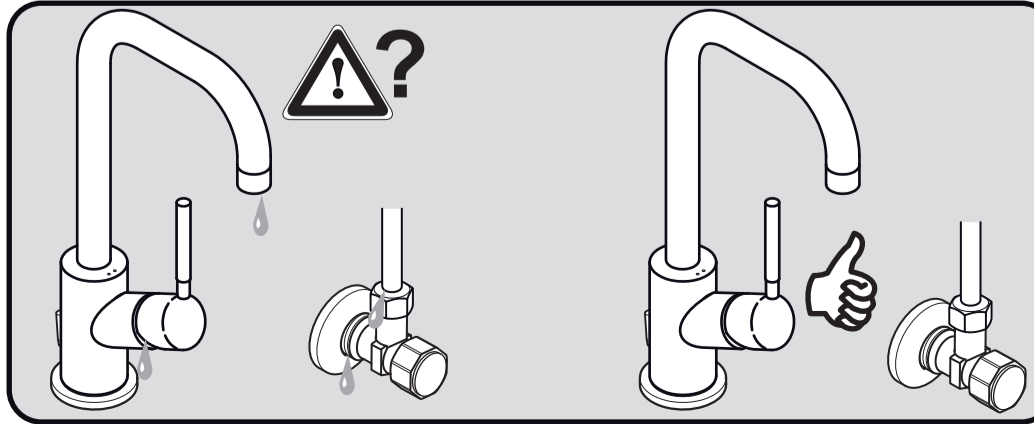

A 6462 ..

TRESA
 A 6461 .. A6462

0116 / A 868 060
 (+ A 866 385)
 Made in Germany

A 6461 ..

Ideal Standard International NV
 Corporate Village - Gent Building
 Da Vincilaan 2
 1935 Zaventem
 Belgium

www.idealstandardinternational.com