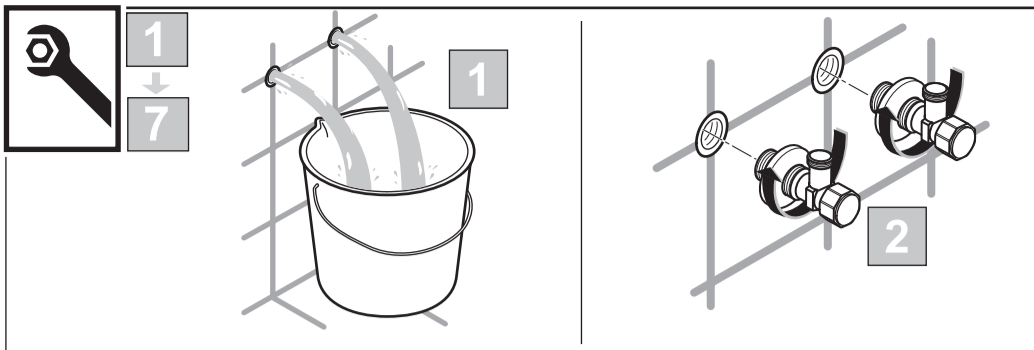

A 6462 ..

TRESA
 A 6461 .. A6462

0116 / A 868 060
 (+ A 866 385)
 Made in Germany

A 6461 ..

Ideal Standard International NV
 Corporate Village - Gent Building
 Da Vincilaan 2
 1935 Zaventem
 Belgium

www.idealstandardinternational.com