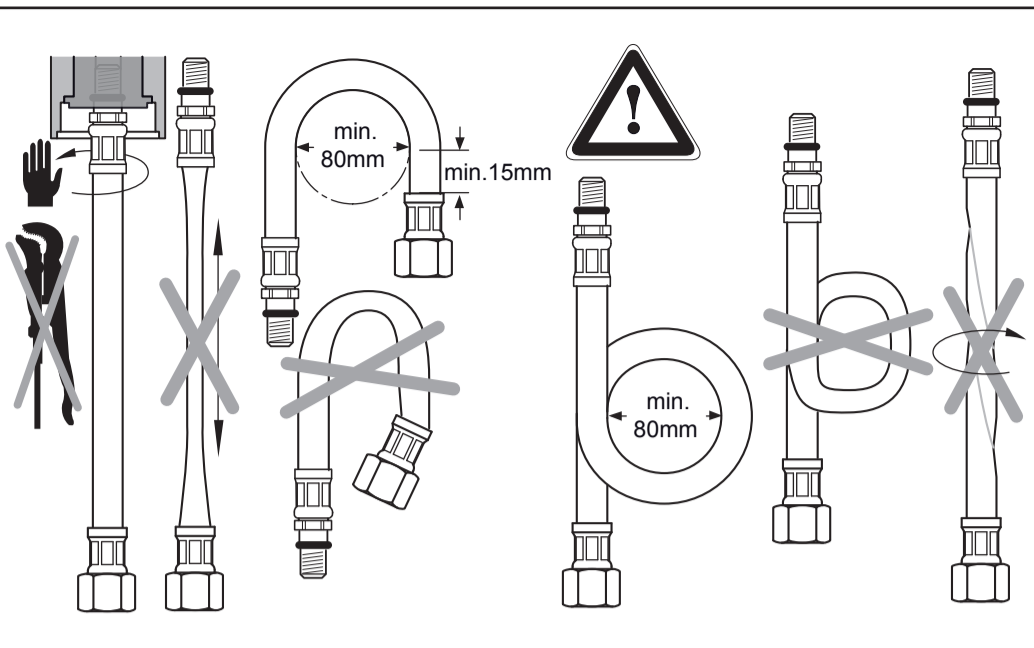

A 6462 ..

TRESA
 A 6461 .. A6462

0116 / A 868 060
 (+ A 866 385)
 Made in Germany

A 6461 ..

Ideal Standard International NV
 Corporate Village - Gent Building
 Da Vincilaan 2
 1935 Zaventem
 Belgium

www.idealstandardinternational.com