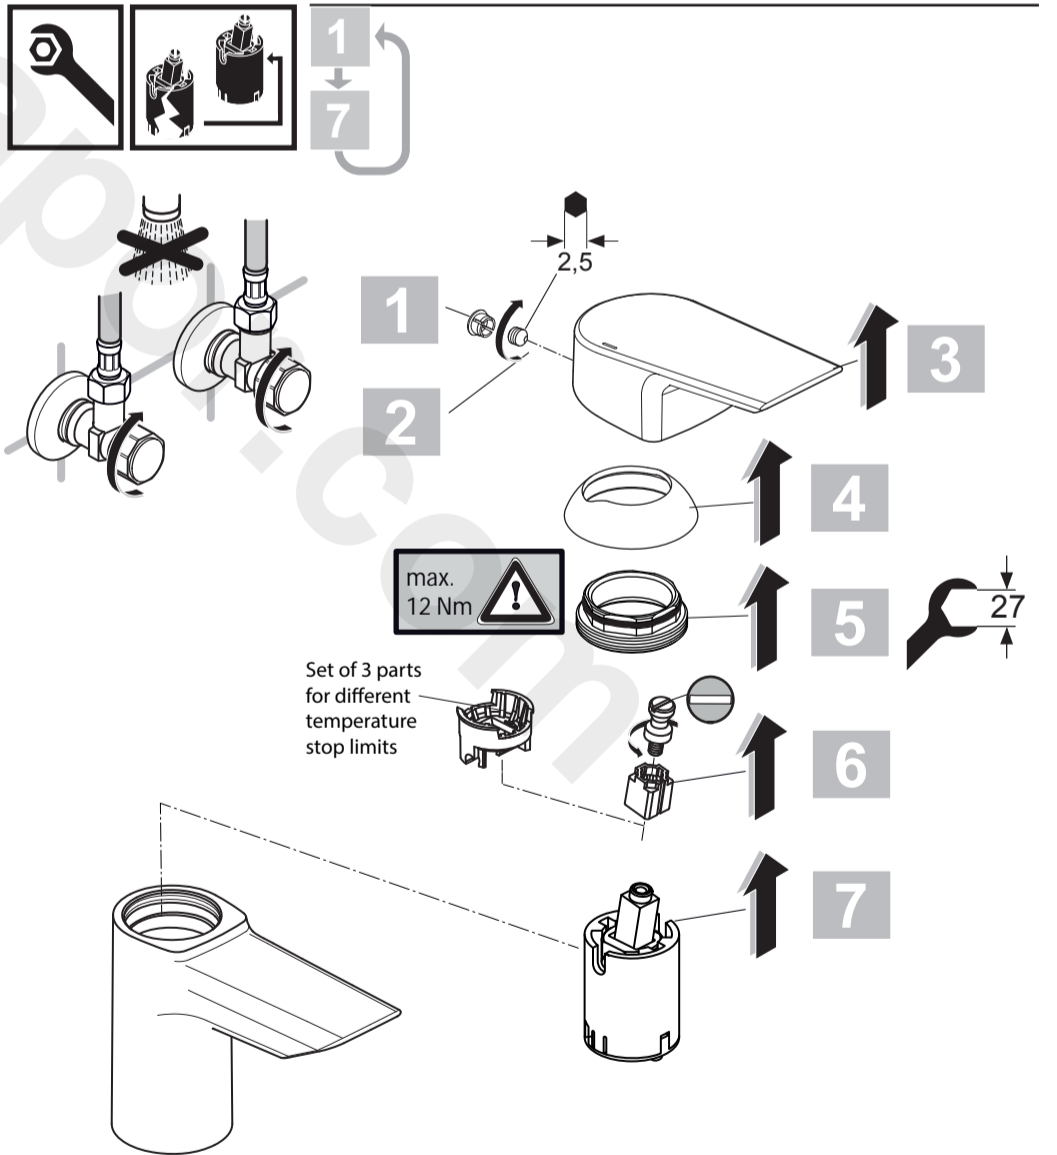

P	bar		MAX. 10		5		Q (3 bar)
	T	°C		MAX. 80		65		l/min
						40		5

A6555AA 9,5l/min