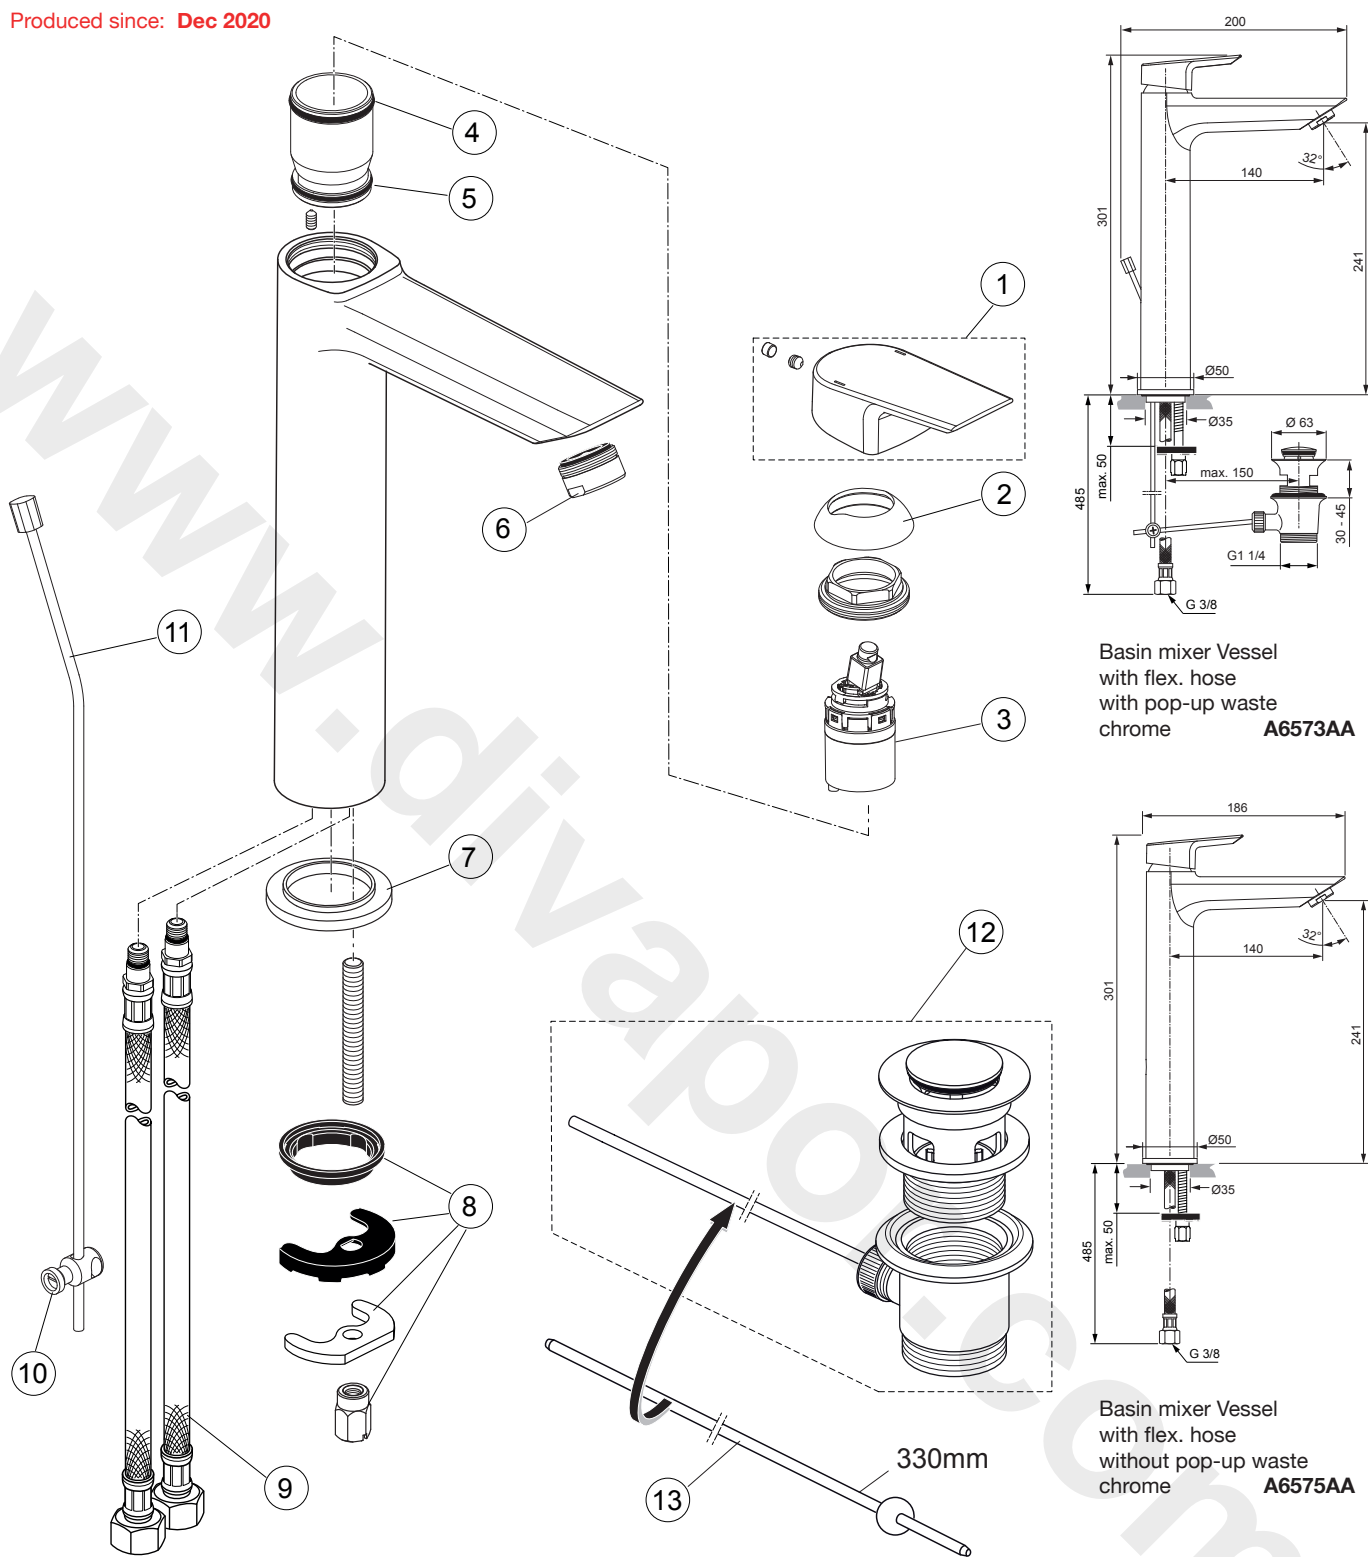

Produced since: Dec 2020

Basin mixer Vessel
with flex. hose
with pop-up waste
chrome **A6573AA**

Basin mixer Vessel
with flex. hose
without pop-up waste
chrome **A6575AA**

Pos.	Description	Part-Number	Qty.	Pos.	Description	Part-Number	Qty.
1	Lever cpl. with Logo ISI	A 861 018 AA	1 Set	11	Lift rod cpl.	B 961 119 AA	1 Set
2	Cover cap	F 960 975 AA	1 pcs	12	Pop-up waste complete	A 962 991 AA	1 Set
3	Cartridge Kerox Ø28	A 861 396 NU	1 Set	13	Pop-up bar 330mm long	A 960 200 AA	1 pcs
4	O - Ring Ø 28 x 2	A 963 299 NU	1 pcs	*Universal set (not all parts needed)			
5	O - Ring Ø 26,7 x 1,78	A 962 825 NU	1 pcs				
6	Aerator M24x1 - 5ltr/min	B 960 754 AA	1 pcs				
7	Escutcheon	B 960 712 AA	1 pcs				
8	Fixation kit	A 964 520 NU*	1 Set				
9	Flex. hose M10x1-G3/8-550	A 960 471 NU	1 pcs				
10	Bracket	A 961 172 NU	1 pcs				

Produced since: **Nov. 2015 - Dec 2020**

Basin mixer Vessel
with flex. hose
with pop-up waste
chrome
A6573AA

Basin mixer Vessel
with flex. hose
without pop-up waste
chrome
A6575AA

Pos.	Description	Part-Number	Qty.	Pos.	Description	Part-Number	Qty.
1	Lever cpl. with Logo ISI	A 861 018 AA	1 Set	13	Thread pin M4 x 8 ISO 4027		
2	Thread pin M5x6 DIN914	A 860 603 NU	1 pcs	14	Lift rod cpl. + Pos. 21	B 961 119 AA	1 Set
3	Handle plug	A 963 751 NU	1 pcs	15	Body		
4	Cover cap	F 960 975 AA	1 pcs	16	Aerator M24x1 - 5ltr/min	B 960 754 AA	1 pcs
5	Thread ring M36x1	B 961 087 NU	1 pcs	17	Escutcheon	B 960 712 AA	1 pcs
6	Handle screw M4			18	Bolt M8x63		
7	Lever adapter + screw	A 860 892 NU	1 Set	19	Fixation kit	A 964 520 NU*	1 Set
8	Cartridge Kerox Ø28 + Pos.7	F 960 855 NU	1 Set	20	Bracket	A 961 172 NU	1 pcs
9	Hot water limiter - 3 parts	B 961 088 NU	1 Set	22	Pop-up waste complete	A 962 991 AA	1 Set
10	Manifold			23	Pop-up bar 330mm long	A 960 200 AA	1 pcs
11	O - Ring Ø 28 x 2	A 963 299 NU	1 pcs				
12	O - Ring Ø 26,7 x 1,78	A 962 825 NU	1 pcs				

*Universal set (not all parts needed)