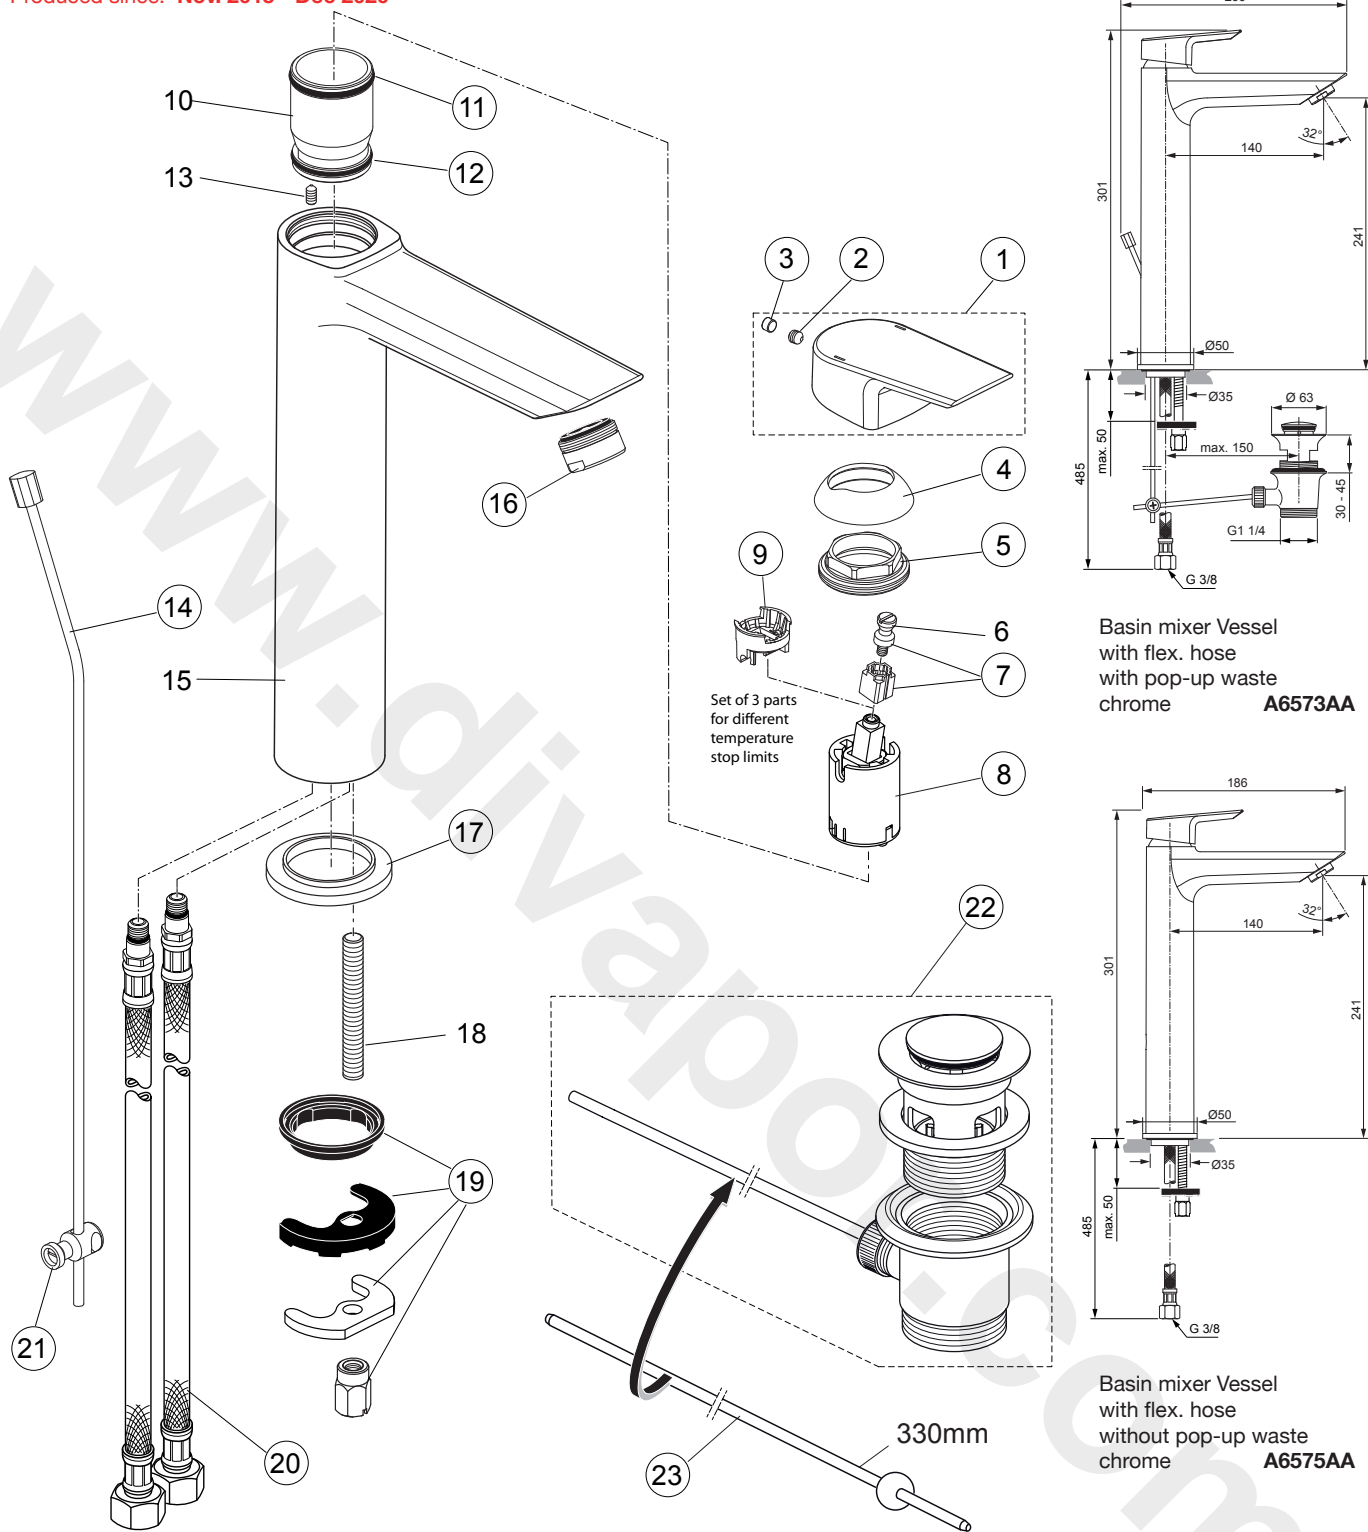

Produced since: Dec 2020

Basin mixer Vessel
with flex. hose
with pop-up waste
chrome **A6573AA**

Basin mixer Vessel
with flex. hose
without pop-up waste
chrome **A6575AA**

Pos.	Description	Part-Number	Qty.	Pos.	Description	Part-Number	Qty.
1	Lever cpl. with Logo ISI	A 861 018 AA	1 Set	11	Lift rod cpl.	B 961 119 AA	1 Set
2	Cover cap	F 960 975 AA	1 pcs	12	Pop-up waste complete	A 962 991 AA	1 Set
3	Cartridge Kerox Ø28	A 861 396 NU	1 Set	13	Pop-up bar 330mm long	A 960 200 AA	1 pcs
4	O - Ring Ø 28 x 2	A 963 299 NU	1 pcs	*Universal set (not all parts needed)			
5	O - Ring Ø 26,7 x 1,78	A 962 825 NU	1 pcs				
6	Aerator M24x1 - 5ltr/min	B 960 754 AA	1 pcs				
7	Escutcheon	B 960 712 AA	1 pcs				
8	Fixation kit	A 964 520 NU*	1 Set				
9	Flex. hose M10x1-G3/8-550	A 960 471 NU	1 pcs				
10	Bracket	A 961 172 NU	1 pcs				

Produced since: **Nov. 2015 - Dec 2020**

Basin mixer Vessel
with flex. hose
with pop-up waste
chrome
A6573AA

Basin mixer Vessel
with flex. hose
without pop-up waste
chrome
A6575AA

Pos.	Description	Part-Number	Qty.	Pos.	Description	Part-Number	Qty.
1	Lever cpl. with Logo ISI	A 861 018 AA	1 Set	13	Thread pin M4 x 8 ISO 4027		
2	Thread pin M5x6 DIN914	A 860 603 NU	1 pcs	14	Lift rod cpl. + Pos. 21	B 961 119 AA	1 Set
3	Handle plug	A 963 751 NU	1 pcs	15	Body		
4	Cover cap	F 960 975 AA	1 pcs	16	Aerator M24x1 - 5ltr/min	B 960 754 AA	1 pcs
5	Thread ring M36x1	B 961 087 NU	1 pcs	17	Escutcheon	B 960 712 AA	1 pcs
6	Handle screw M4			18	Bolt M8x63		
7	Lever adapter + screw	A 860 892 NU	1 Set	19	Fixation kit	A 964 520 NU*	1 Set
8	Cartridge Kerox Ø28 + Pos.7	F 960 855 NU	1 Set	20	Bracket	A 961 172 NU	1 pcs
9	Hot water limiter - 3 parts	B 961 088 NU	1 Set	22	Pop-up waste complete	A 962 991 AA	1 Set
10	Manifold			23	Pop-up bar 330mm long	A 960 200 AA	1 pcs
11	O - Ring Ø 28 x 2	A 963 299 NU	1 pcs				
12	O - Ring Ø 26,7 x 1,78	A 962 825 NU	1 pcs				

*Universal set (not all parts needed)