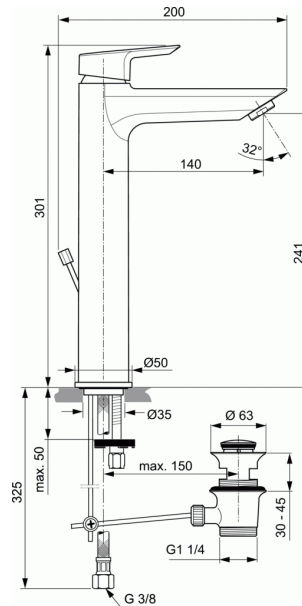

## One-hole basin mixer Vessel

### One-hole basin mixer Vessel

- IS 28 mm ceramic cartridge
- Temperature limiter - integrated in the box
- Brass cast body
- Metal handle with red and blue colour indication - printed on handle
- Cascade aerator with 5 l/min flow rate limiter
- Metal pop-up waste
- Flexible hoses G3/8" for water supply system connection
- Easy-Fix system for installation
- Centre ring
- Comply with EN817

### VARIANTS

One-hole basin mixer Vessel

A6575