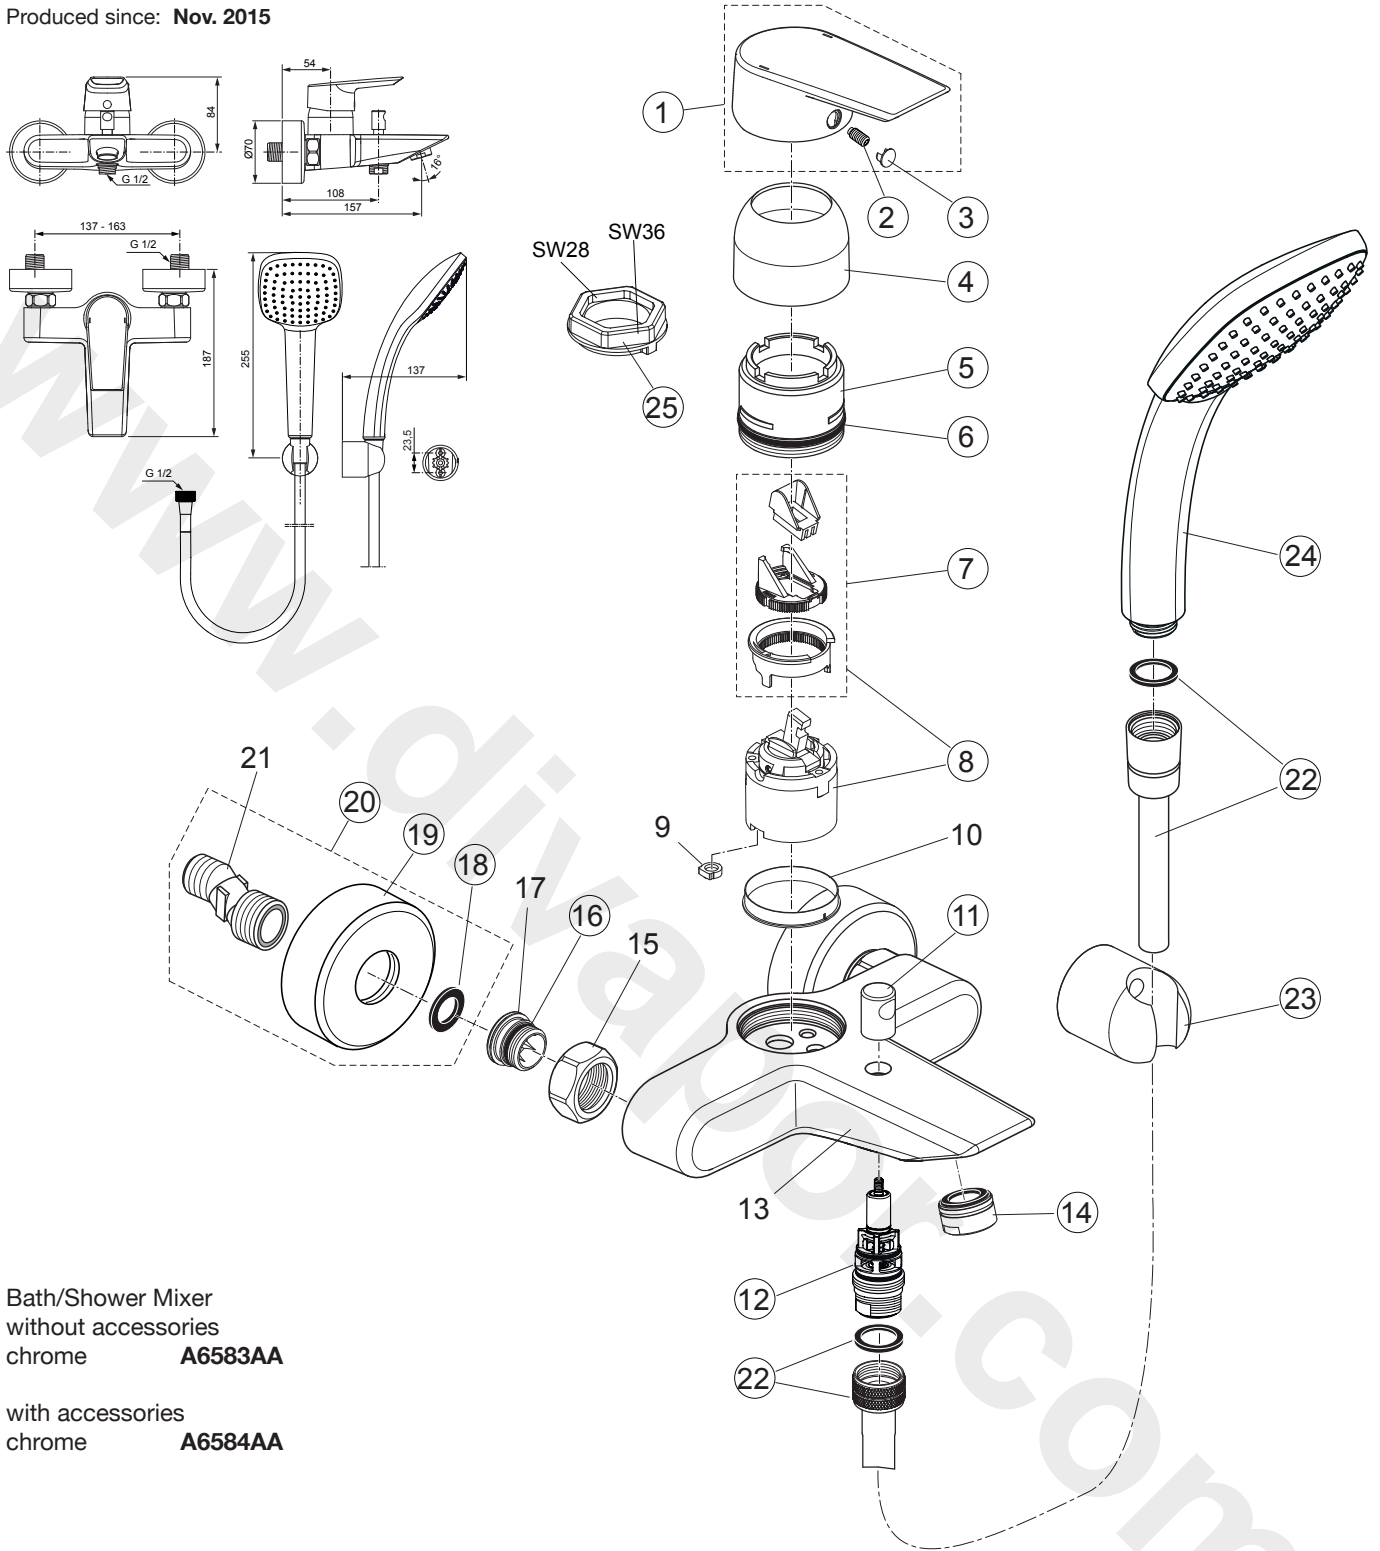

Produced since: **Nov. 2015**

Bath/Shower Mixer
without accessories
chrome **A6583AA**

with accessories
chrome **A6584AA**

Pos.	Description	Part-Number	Qty.	Pos.	Description	Part-Number	Qty.
1	Lever cpl. with Logo ISI	A 861 019 AA	1 Set	14	Aerator	A 963 181 NU	1 pcs
2	Thread pin M5x10 DIN915	A 963 309 NU	1 pcs	15	Coupling nut G3/4		
3	Handle cap	B 960 473 AA	1 pcs	16	O - ring Ø 15,6 x 1,78	A 961 182 NU	1 pcs
4	Cap + Pos. 25	B 960 779 AA	1 Set	17	Seat M19x1,5 left thread		
5	Thread ring + Pos. 25, 10	B 960 780 NU	1 Set	18	Fibre / Filter Ø24x15x2,4	A 963 909 NU	2 pcs
6	O - ring Ø 41 x 1,78	A 961 863 NU	1 pcs	19	Escutcheon	B 960 242 AA	1 pcs
7	ECO-function / Hot limiter	A 963 314 NU	1 Set	20	S-Connector complete	A 961 073 AA	2 pcs
8	Cartridge Ø40 + Pos.25	B 960 775 NU	1 Set	21	S-Connector		
9	Pin			22	Schower hose 1500mm	F 960 697 AA	1 pcs
10	Support ring			23	Wall bracket	B 960 096 AA	1 pcs
11	Pullknop	B 960 486 AA	1 pcs	24	Hand shower Ø100mm-1F	B 0002 AA	1 pcs
12	Diverter	B 960 167 AA	1 pcs	25	Key for pos. 5	B 960 650 NU	1 pcs
13	Body						