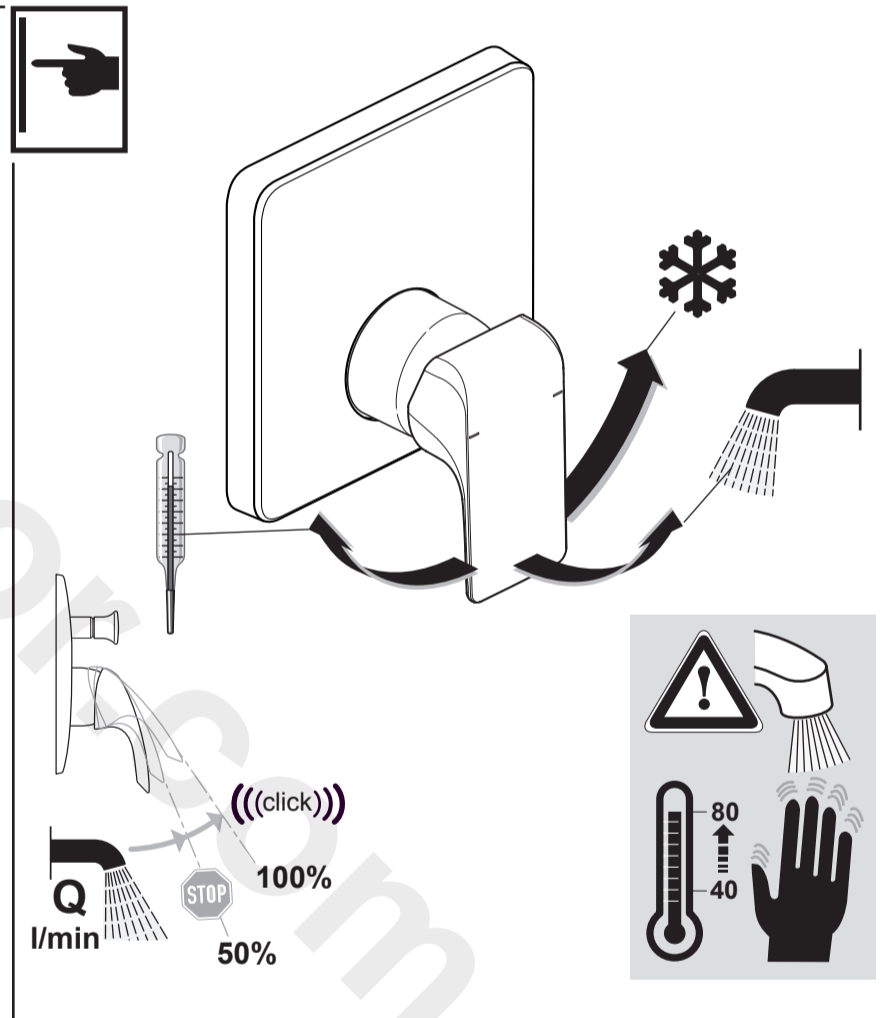

0 °C	1 °C	2 °C	3 °C	4 °C	5 °C	6 °C	7 °C	8 °C	9 °C	
50°C	16°C	49,5	49,5	48	46	42,5	41	37	33,5	31	28
65°C	16°C	65	65	63,5	60,5	57	53,5	49	44,5	39	34,5
81°C	16°C	81	81	78,5	73	69	63,5	56	49	42,5	36

P	bar	MAX. 10	5	Q
0,5				(3 bar)
T	°C	MAX. 80	65	l/min
			40	25