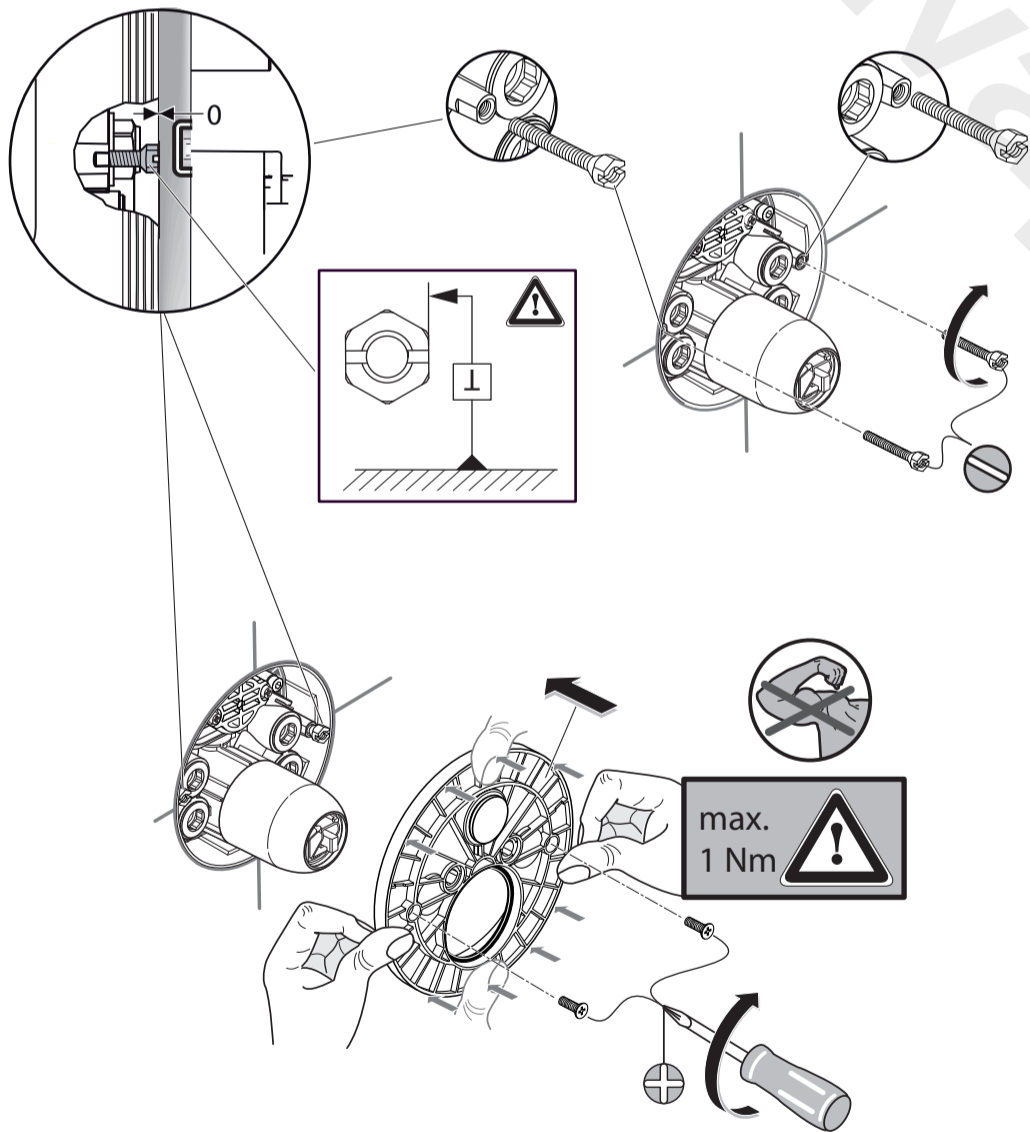

0 °C	1 °C	2 °C	3 °C	4 °C	5 °C	6 °C	7 °C	8 °C	9 °C	
50°C	16°C	49,5	49,5	48	46	42,5	41	37	33,5	31	28
65°C	16°C	65	65	63,5	60,5	57	53,5	49	44,5	39	34,5
81°C	16°C	81	81	78,5	73	69	63,5	56	49	42,5	36

P	bar	MAX. 10	5	Q
0,5				(3 bar)
T	°C	MAX. 80	65	l/min
			40	25