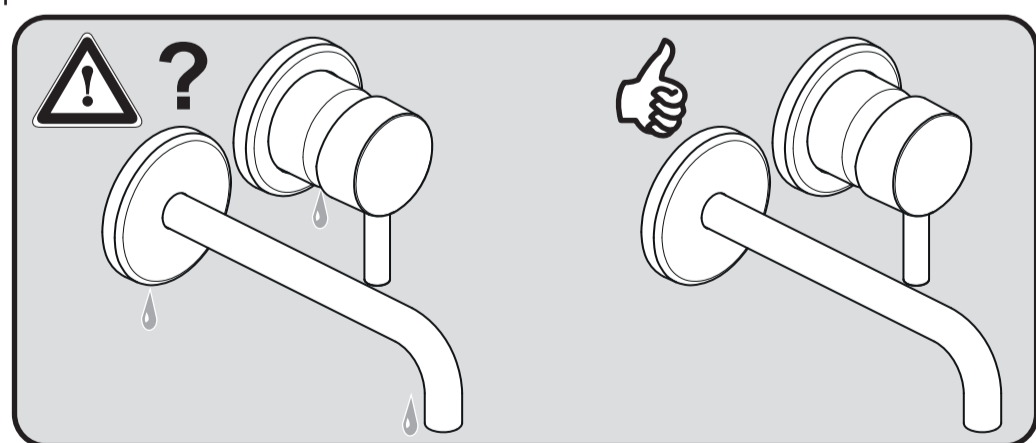

Ideal Standard

CERALINE
A 6938 ..

0321 / A 868 955
Made in Germany

Ideal Standard International NV
 Corporate Village - Gent Building
 Da Vincilaan 2
 1935 Zaventem
 Belgium

www.idealstandardinternational.com