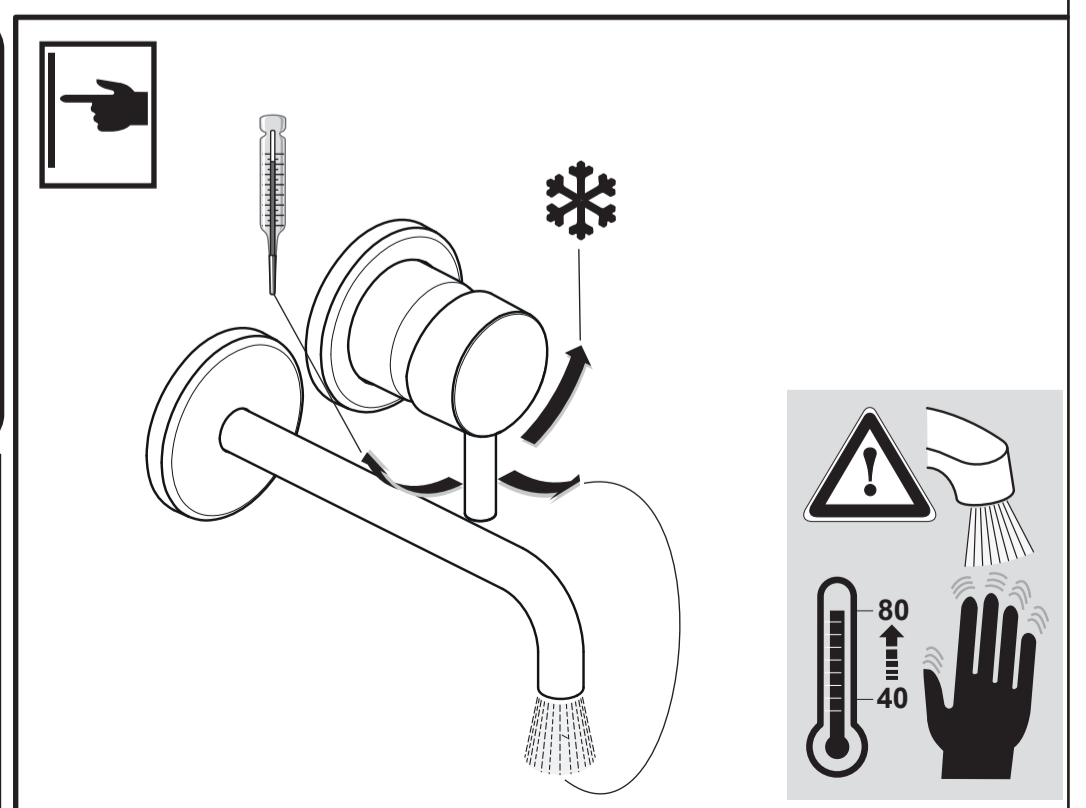

Ideal Standard

CERALINE
A 6938 ..

0321 / A 868 955
Made in Germany

Ideal Standard International NV
 Corporate Village - Gent Building
 Da Vincilaan 2
 1935 Zaventem
 Belgium

www.idealstandardinternational.com