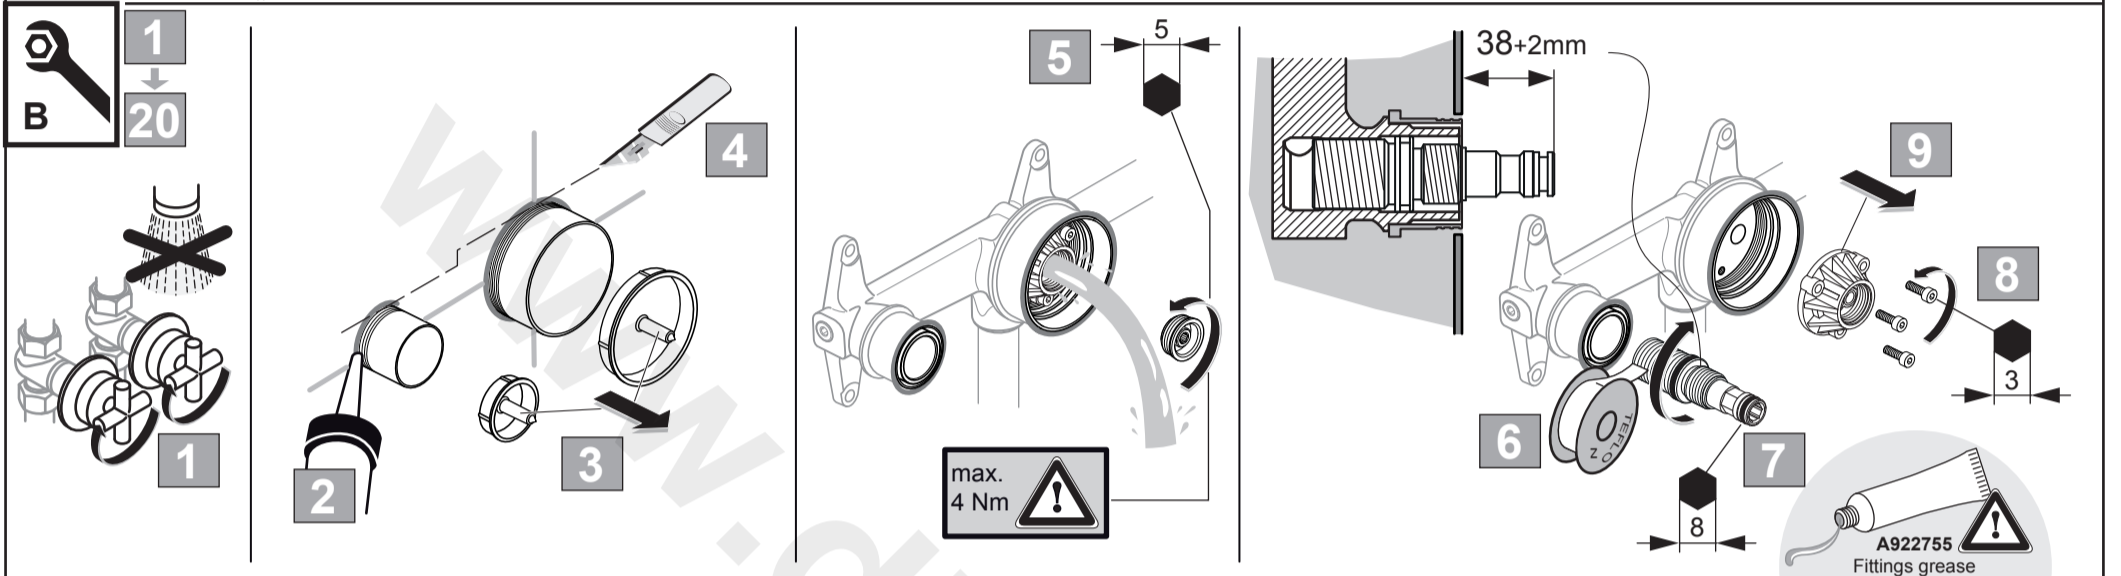

Ideal Standard

CERALINE
A 6938 ..

0321 / A 868 955
Made in Germany

Ideal Standard International NV
 Corporate Village - Gent Building
 Da Vincilaan 2
 1935 Zaventem
 Belgium

www.idealstandardinternational.com