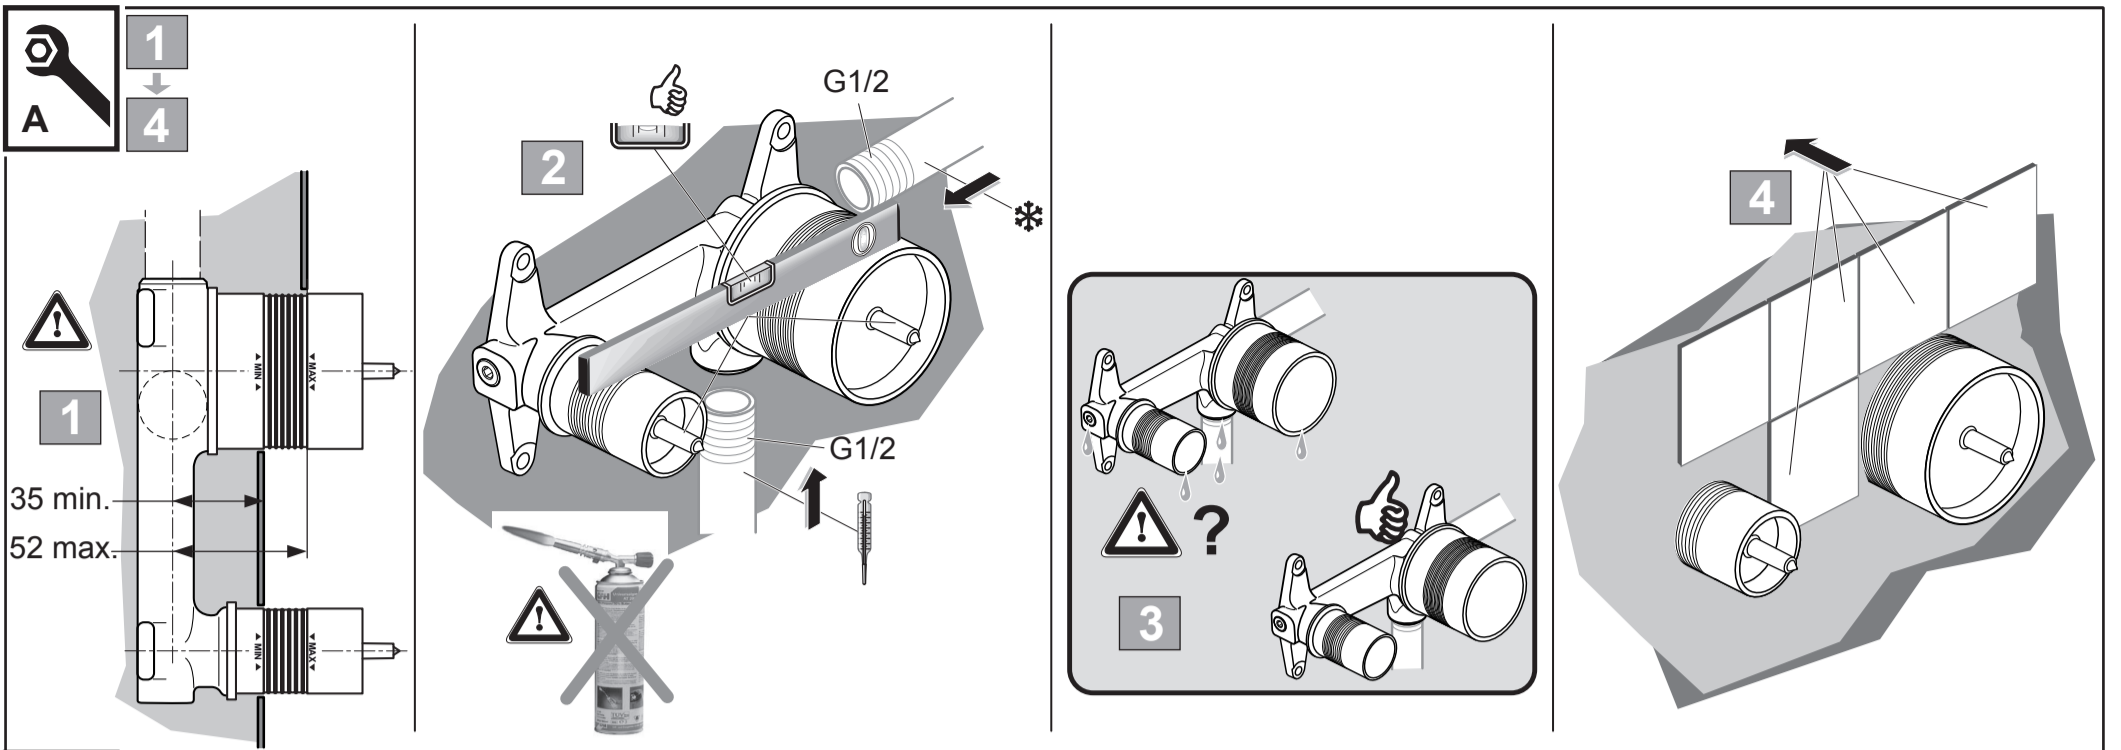

Ideal Standard

CERALINE
A 6938 ..

0321 / A 868 955
Made in Germany

Ideal Standard International NV
 Corporate Village - Gent Building
 Da Vincilaan 2
 1935 Zaventem
 Belgium

www.idealstandardinternational.com