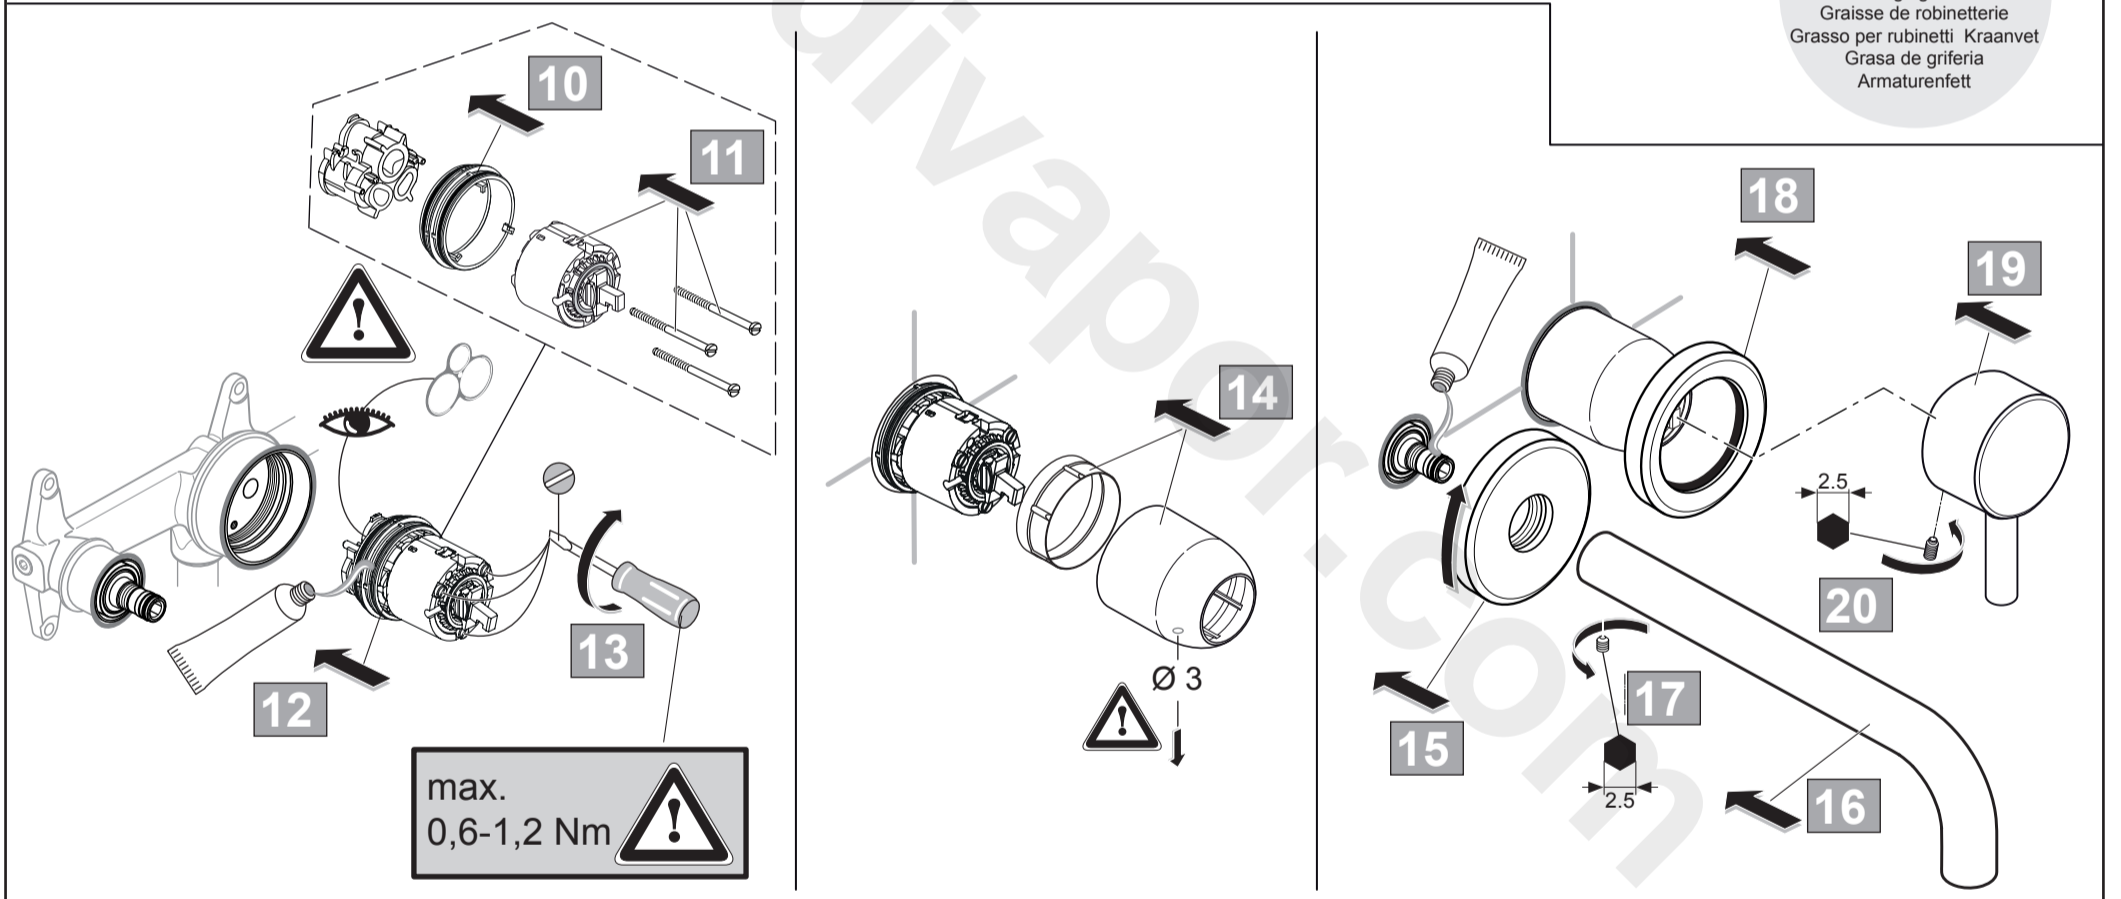

Ideal Standard

CERALINE
A 6938 ..

0321 / A 868 955
Made in Germany

Ideal Standard International NV
 Corporate Village - Gent Building
 Da Vincilaan 2
 1935 Zaventem
 Belgium

www.idealstandardinternational.com