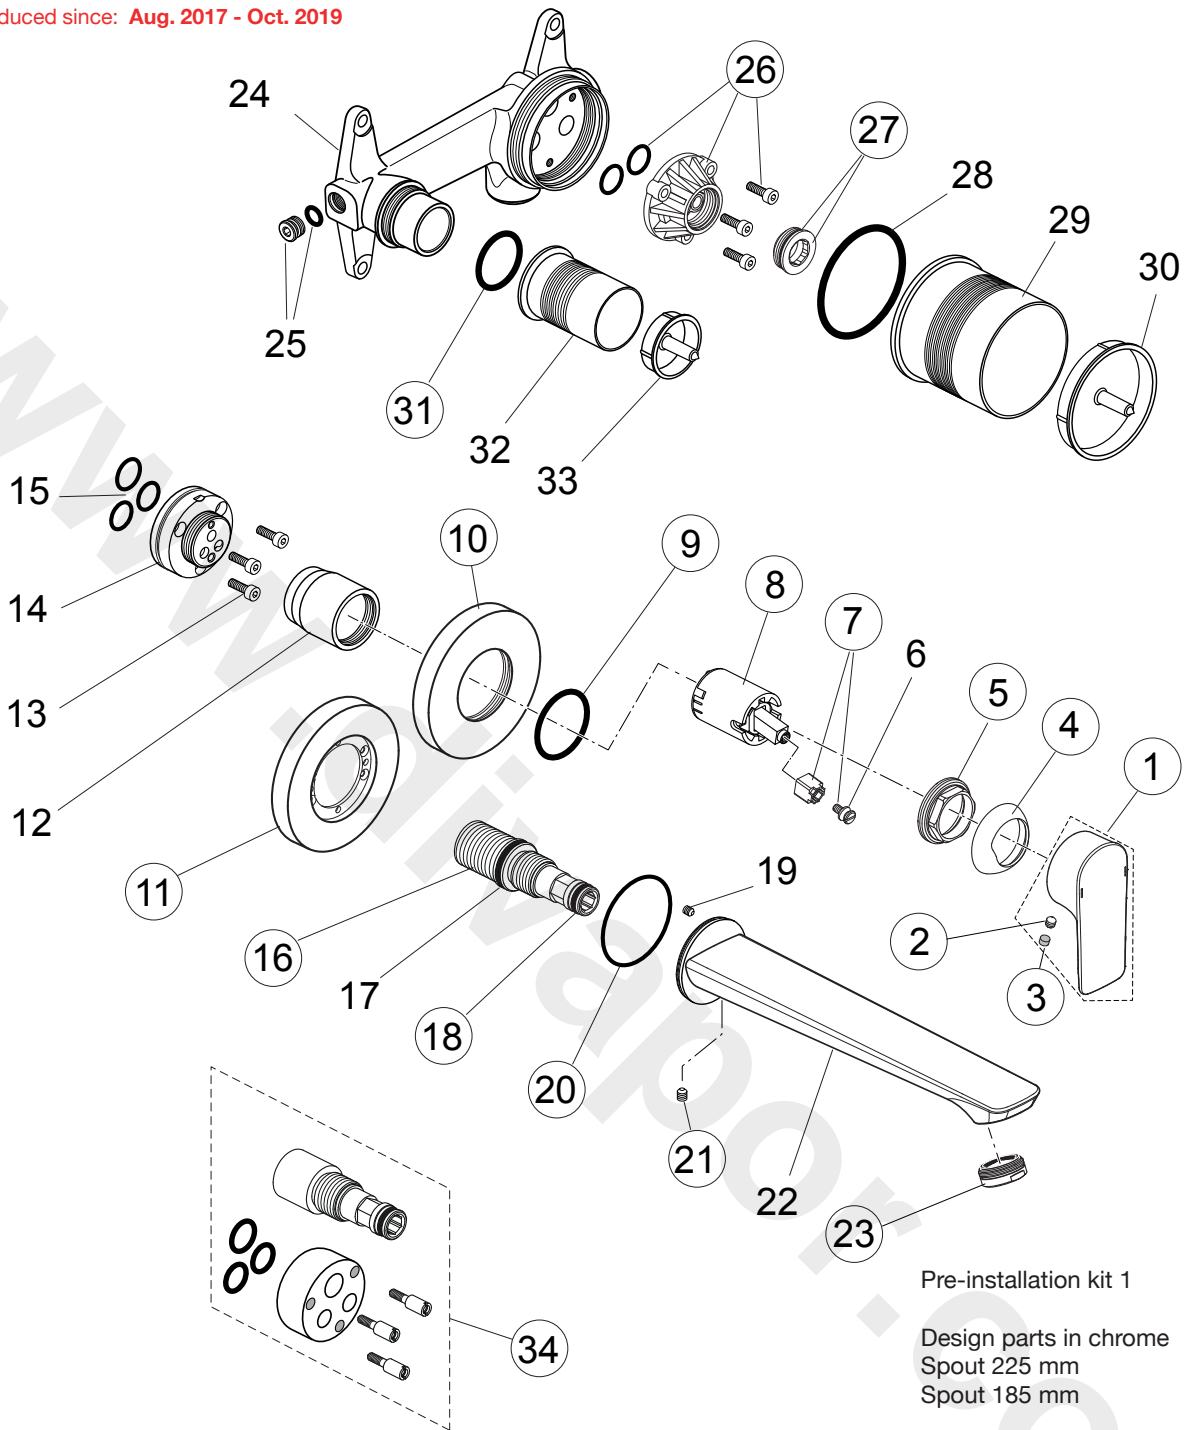

Produced since: Aug. 2017 - Oct. 2019

Pre-installation kit 1 **A5948NU**

Design parts in chrome
Spout 225 mm **A7009AA**
Spout 185 mm **A7029AA**

Pos.	Description	Part-Number	Qty.	Pos.	Description	Part-Number	Qty.
1	Lever cpl. marked red/blue	A 861 233 AA	1 Set	19	Thread pin M3x5		
2	Thread pin M5x6 DIN914	A 860 603 NU	1 pcs	20	O - Ring Ø 41 x 1,78	A 961 863 NU	1 pcs
3	Handle cap	A 963 751 NU	1 pcs	21	Thread pin M5x5	A 962 625 NU	3 pcs
4	Cover cap	A 861 080 AA	1 pcs	22	Spout		
5	Clamping nut M36 x 1	B 961 087 NU	1 pcs	23	Aerator M24x1-5l/min w.key	A 861 069 NU	1 pcs
6	Handle srew M4			24	Body (built-in)		
7	Handle insert + screw	B 961 086 NU	1 Set	25	Superior block M10x1		
8	Cartridge Kerox Ø28 + Pos 6	F 960 855 NU	1 Set	26	Flushing device complete	F 960 881 NU	1 Set
9	O - Ring Ø 40 x 3	H 962 197 NU*	1 Set	27	Plug with o-ring	A 963 548 NU	1 Set
10	Escutcheon with. Pos.9	A 861 234 AA	1 Set	28	O - ring Ø 54 x 2,5		
11	Escutcheon for spout	F 961 009 AA	1 pcs	29	Plaster guard for cartridge		
12	Sleeve with thread inside			30	Cover for pos. 34		
13	Cylindrical screw M4 x 12			31	O - ring Ø 26 x 2,5	A 860 845 NU	1 pcs
14	Insert			32	Plaster guard for spout		
15	O - ring set			33	Cover for pos. 37		
16	Connector nipple cpl.	A 861 270 NU	1 Set	34	Extension kit 20mm longer	F 960 867 NU	1 Set
17	O - ring Ø 19 x 2,5						
18	O - ring Ø 10 x 2	A 963 495 NU	2 pcs				

*Universal set (not all parts needed)