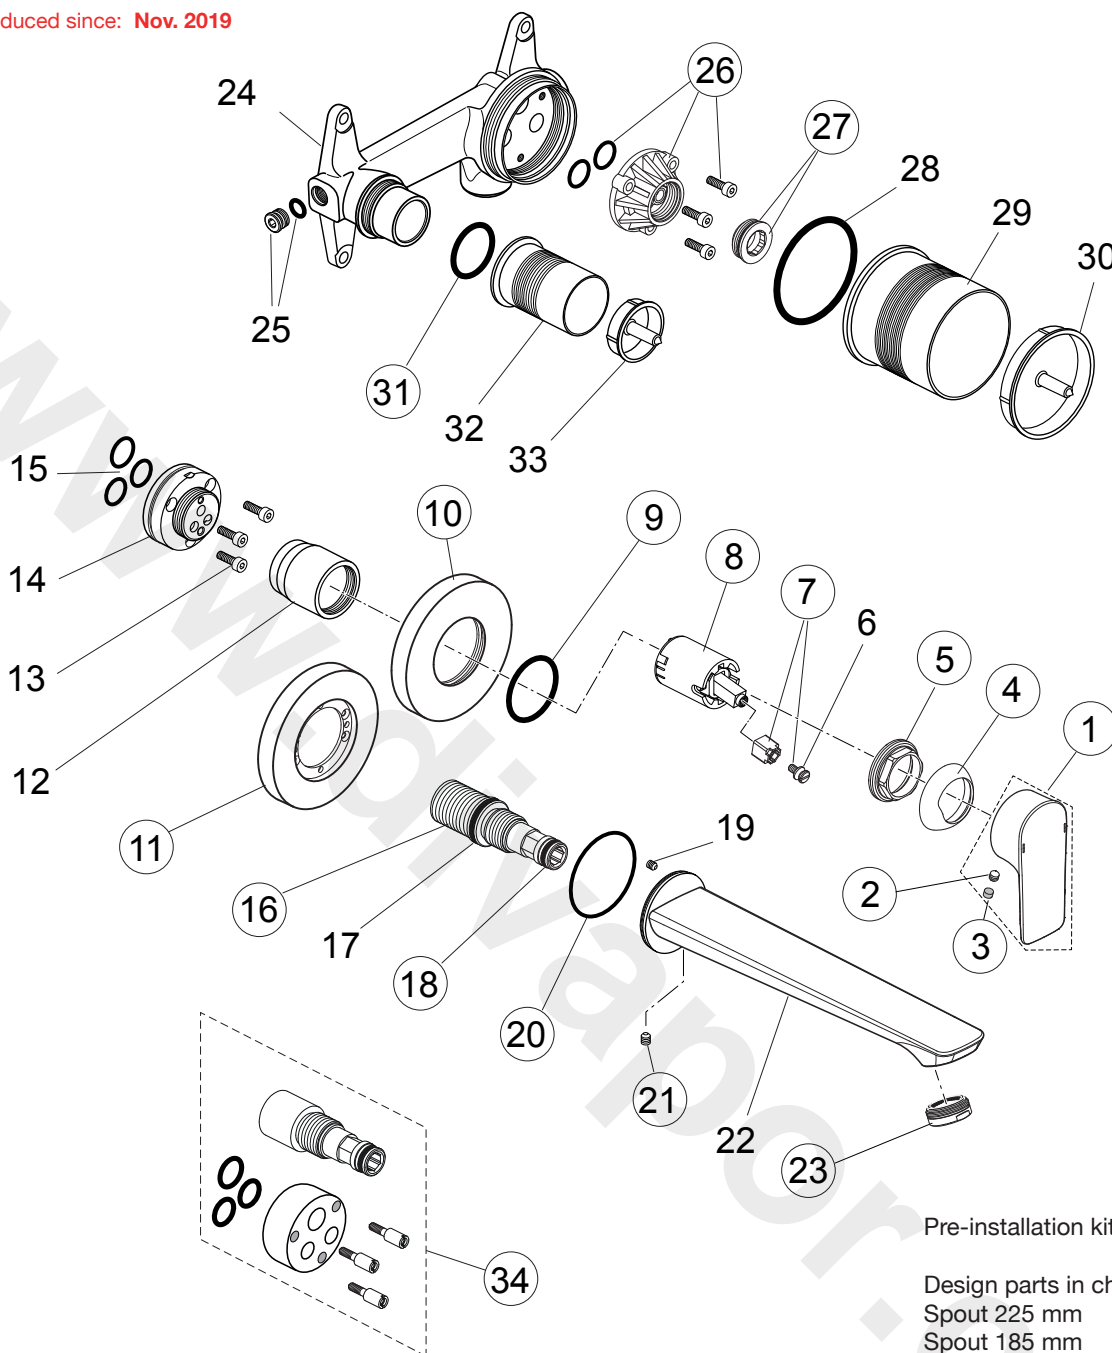

Connect Air

A7009.. A7029..

Ideal Standard

Produced since: **Nov. 2019**

Pre-installation kit 1 **A5948NU**

Design parts in chrome
Spout 225 mm **A7009AA**
Spout 185 mm **A7029AA**

Replace XX with the appropriate finish code

Chrome = AA Silver Storm = GN Gold = A2 Magnetic Grey = A5

Example spare part order:
B 961 383 AA in Chrome

Pos.	Description	Part-Number	Qty.	Pos.	Description	Part-Number	Qty.
1	Lever cpl. marked red/blue	A 861 452 XX	1 Set	19	Thread pin M3x5		
2	Thread pin M5x6 DIN914	A 860 603 NU	1 pcs	20	O - Ring Ø 41 x 1,78	A 961 863 NU	1 pcs
3	Handle cap	A 861 453 NU*	1 Set	21	Thread pin M5x5	A 962 625 NU	3 pcs
4	Cover cap	A 861 080 XX	1 pcs	22	Spout		
5	Clamping nut M36 x 1	B 961 087 NU	1 pcs	23	Aerator M24x1-5l/min	B 961 383XX	1 pcs
6	Handle srew M4			24	Body (built-in)		
7	Handle insert + screw	B 961 086 NU	1 Set	25	Superior block M10x1		
8	Cartridge Kerox Ø28 + Pos 6	F 960 855 NU	1 Set	26	Flushing device complete	F 960 881 NU	1 Set
9	O - Ring Ø 40 x 3	H 962 197 NU*	1 Set	27	Plug with o-ring	A 963 548 NU	1 Set
10	Escutcheon with. Pos.9	A 861 234 XX	1 Set	28	O - ring Ø 54 x 2,5		
11	Escutcheon for spout	A 861 454 XX	1 pcs	29	Plaster guard for cartridge		
12	Sleeve with thread inside			30	Cover for pos. 34		
13	Cylindrical screw M4 x 12			31	O - ring Ø 26 x 2,5	A 860 845 NU	1 pcs
14	Insert			32	Plaster guard for spout		
15	O - ring set			33	Cover for pos. 37		
16	Connector nipple cpl.	A 861 270 NU	1 Set	34	Extension kit 20mm longer	F 960 867 NU	1 Set
17	O - ring Ø 19 x 2,5						
18	O - ring Ø 10 x 2	A 963 495 NU	2 pcs				

*Universal set (not all parts needed)

Connect Air