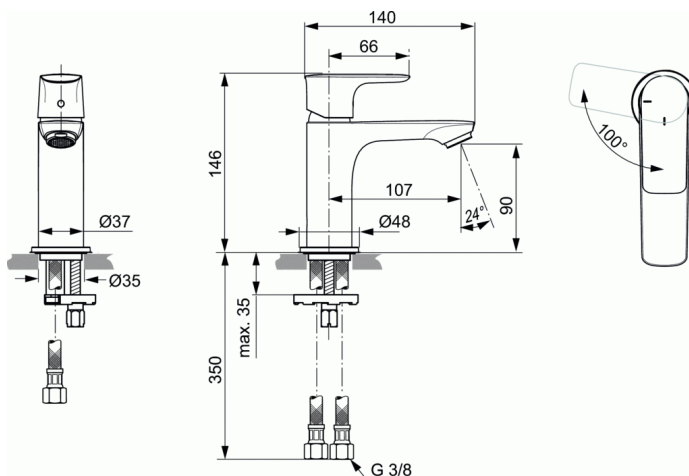

CONNECT AIR

One-hole basin mixer BlueStart®, slim

One-hole basin mixer BlueStart®, slim

One-hole basin mixer BlueStart®, slim

Brass cast slim body Ø37 mm

Metal handle with red and blue colour indication - printed on handle

Cold start indication

BlueStart® technology

Aerator Perlator M24x1 with 5 l/min flow rate limiter

28 mm cartridge FirmaFlow® with hot water limiter

Flexible hoses PEX G3/8"

Easy-Fix fixation with centering & sealing ring