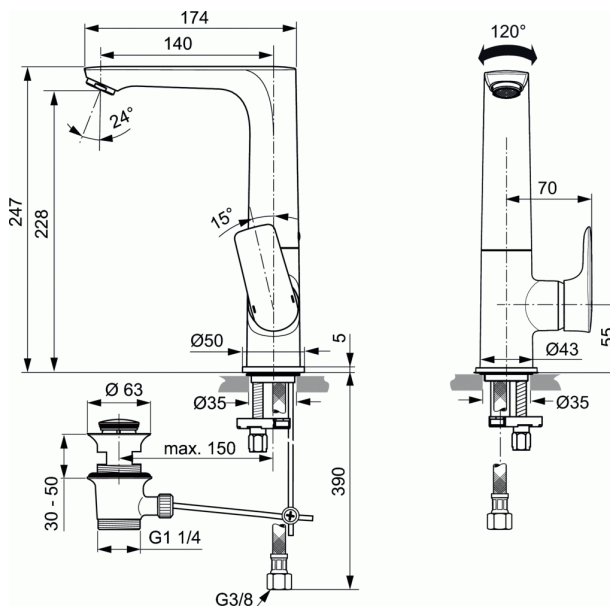

CONNECT AIR

One-hole High spout basin mixer, slim

One-hole High spout basin mixer, slim

- Brass cast slim body
- Metal handle with red and blue colour indication - printed on handle
- Swiveling square cast spout 120°
- Aerator Perlator M24x1 with 5 l/min flow rate limiter
- 28 mm cartridge
- Hot water limiter- separate in pack
- Metal pop-up waste
- Flexible hoses PEX G3/8"
- Easy-Fix fixation with centering & sealing ring
- Noise class 1
- Finishes:
 - technology electroplating (AA)
 - technology PVD (GN, A2, A5) - available in August 2020
- Comply with EN817