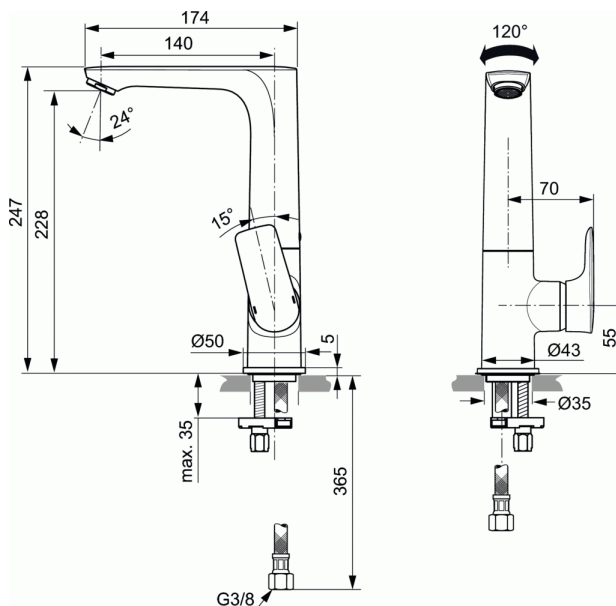

## One-hole High spout Basin mixer, slim

### One-hole High spout Basin mixer, slim

Brass cast slim body

Metal handle with red and blue colour indication - printed on handle

Swiveling square cast spout 120°

Aerator Perlator M24x1 with 5 l/min flow rate limiter

28 mm cartridge

Hot water limiter- separate in pack

Flexible hoses PEX G3/8"

Easy-Fix fixation with centering & sealing ring

Noise class 1

Finishes:

- technology electroplating (AA)

- technology PVD (GN, A2, A5) - available in August 2020