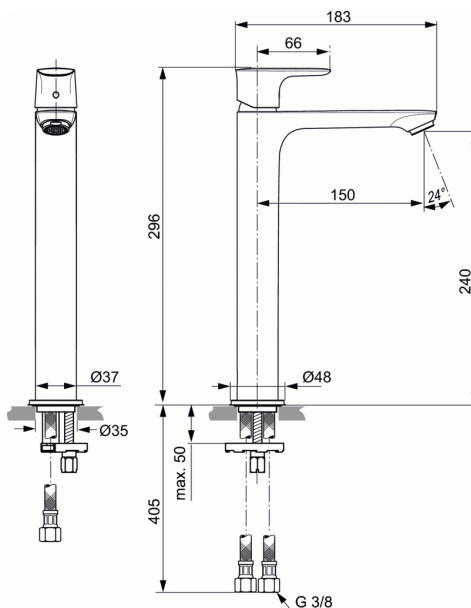

CONNECT AIR

One-hole Vessel basin mixer, slim

One-hole Vessel basin mixer, slim

Brass cast vessel slim body

Metal handle with red and blue colour indication - printed on handle

Aerator Perlator M24x1 with 5 l/min flow rate limiter

25 mm cartridge

Flexible hoses PEX G3/8"

Easy-Fix fixation with centering & sealing ring

Noise class 1

Finishes:

- technology electroplating (AA)

- technology PVD (GN, A2, A5) - available in August 2020

Comply with EN817