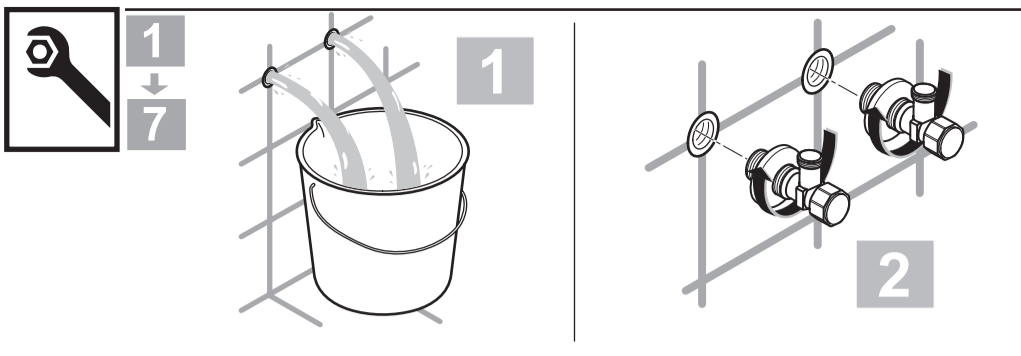

P	bar		MAX. 10		5		Q	(3 bar)
	T	°C		MAX. 85		65			l/min
						40			5