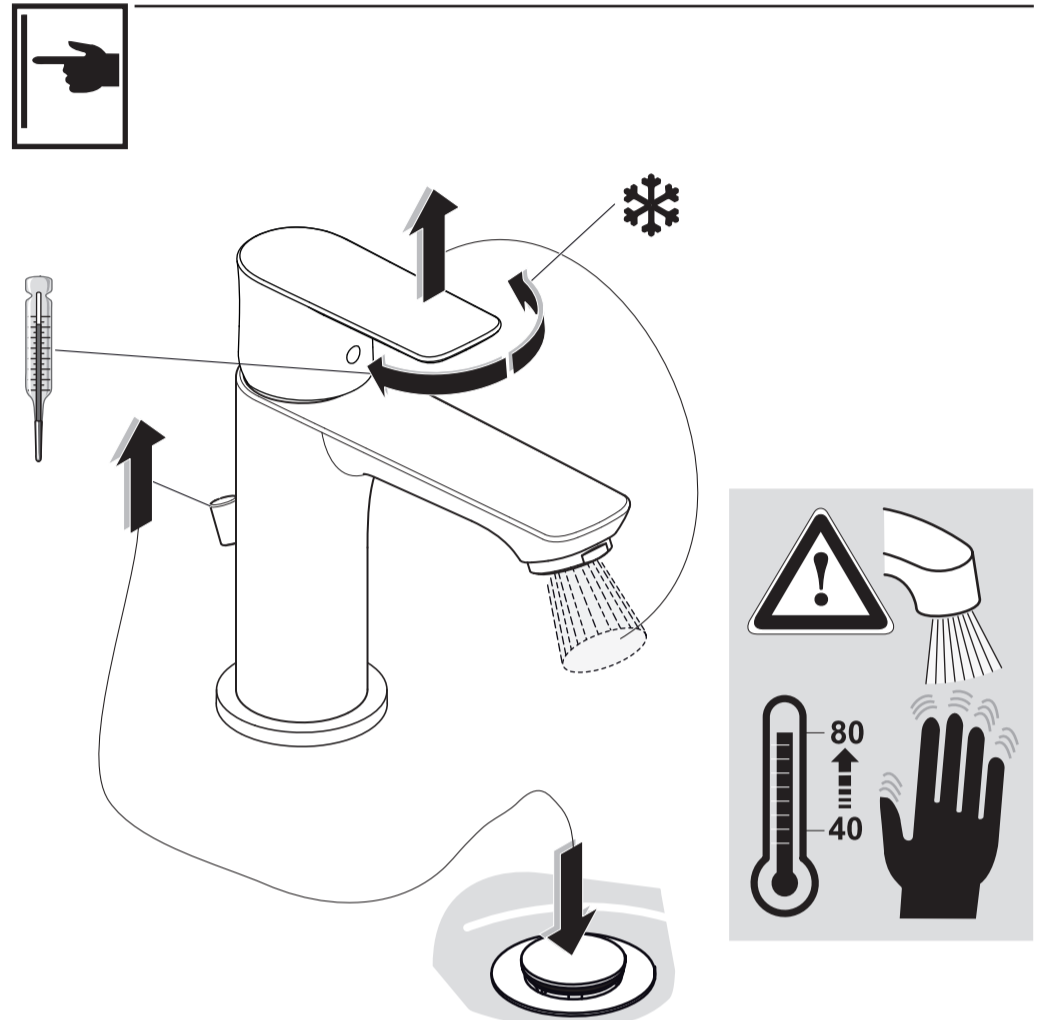

P	bar		MAX. 10		5		Q	(3 bar)
	T	°C		MAX. 85		65			l/min
						40			5