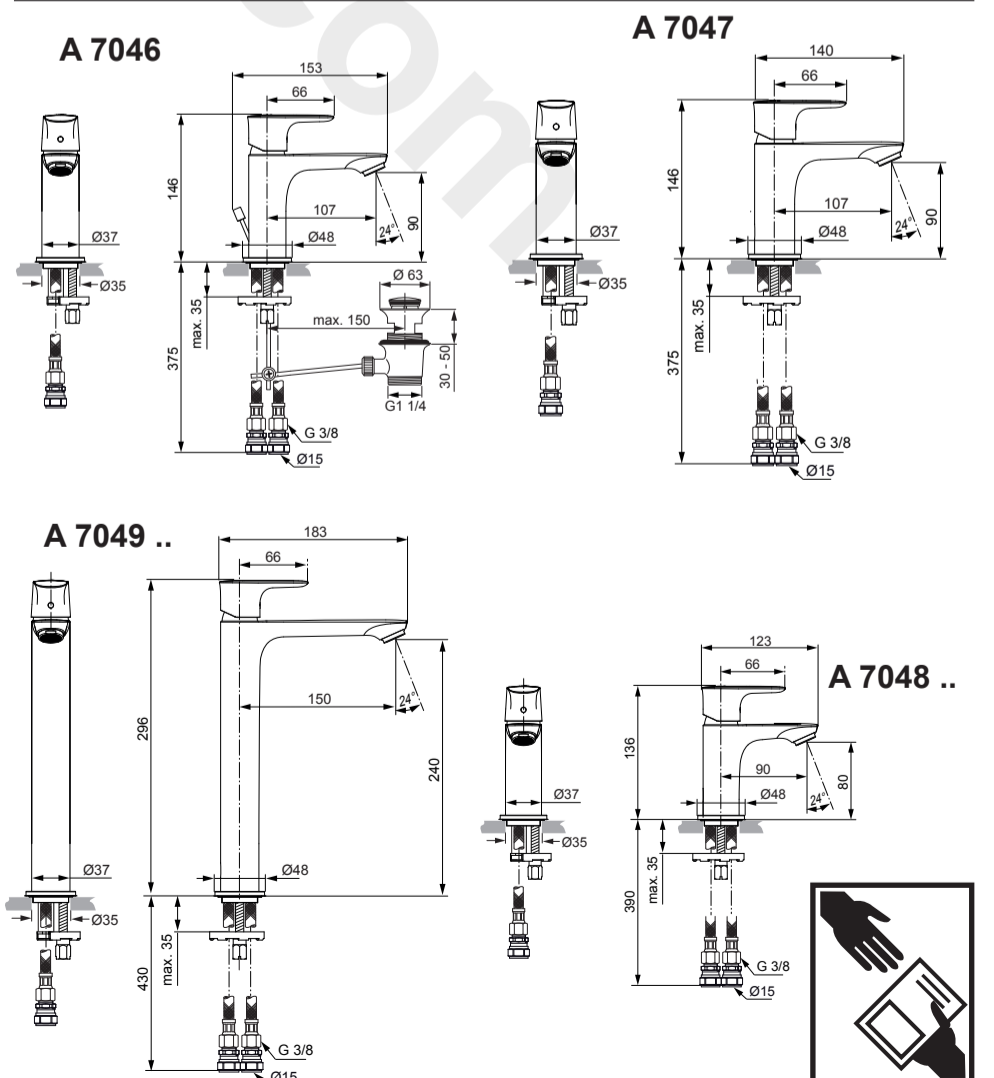

Ideal Standard International NV
Corporate Village - Gent Building
Da Vincilaan 2
1935 Zaventem
Belgium

www.idealstandardinternational.com