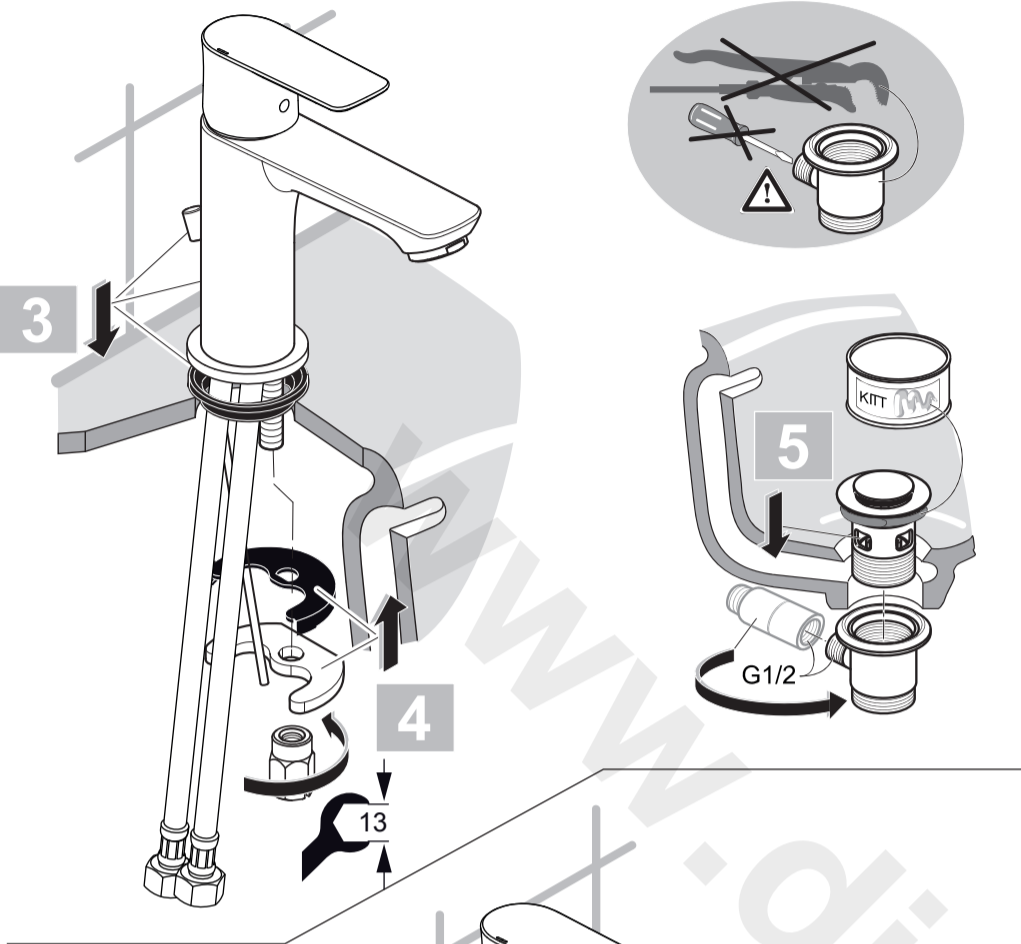

## CONNECT AIR

A 7046 .. A 7047 .. A 7048 .. A 7049 ..

0617 / A 868 377  
 (+ A 865 612)  
 Made in Germany

Ideal Standard International NV  
 Corporate Village - Gent Building  
 Da Vincilaan 2  
 1935 Zaventem  
 Belgium

www.idealstandardinternational.com

	<b>P</b>	bar		MAX. 10		5		<b>Q</b>	(3 bar)
	<b>T</b>	°C		MAX. 85		65			l/min
						40			5