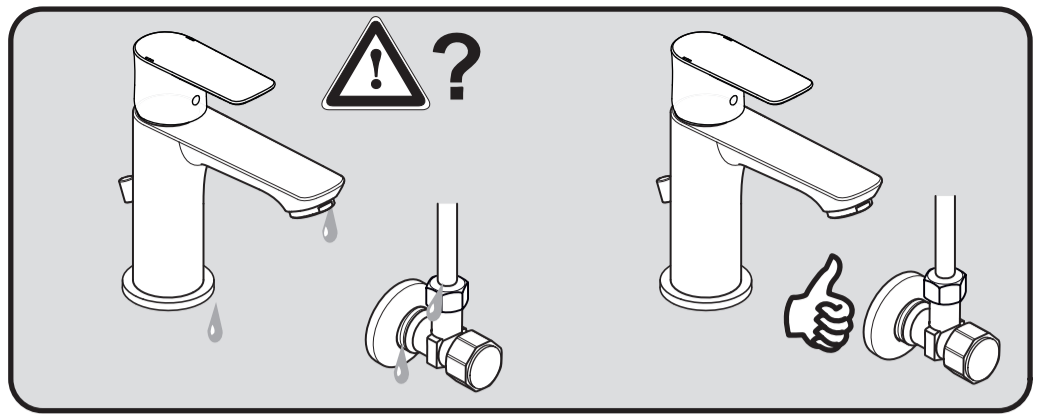

P	bar		MAX. 10		5		Q	(3 bar)
	T	°C		MAX. 85		65			l/min
						40			5