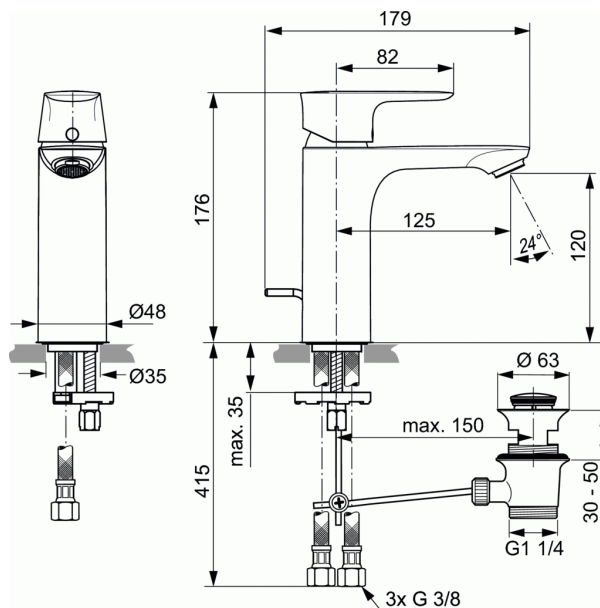

## One-hole basin mixer Grande, project

### One-hole basin mixer Grande, project

- For low pressure ND
- Brass cast body Ø48 mm
- Metal handle with red and blue colour indication - printed on handle
- Front handle fixation, chromed button
- Flow liner M 24 X 1 ND
- 38 mm cartridge FirmaFlow® ISI with hot water limiter, no Click
- 3 pcs Flexible hoses PEX G3/8"
- Easy-Fix fixation with centering & sealing ring
- Metal pop-up waste
- Noise class 1
- Finishes:
  - technology electroplating (AA)
  - technology PVD (GN, A2, A5) - available in August 2020
- Comply with EN817