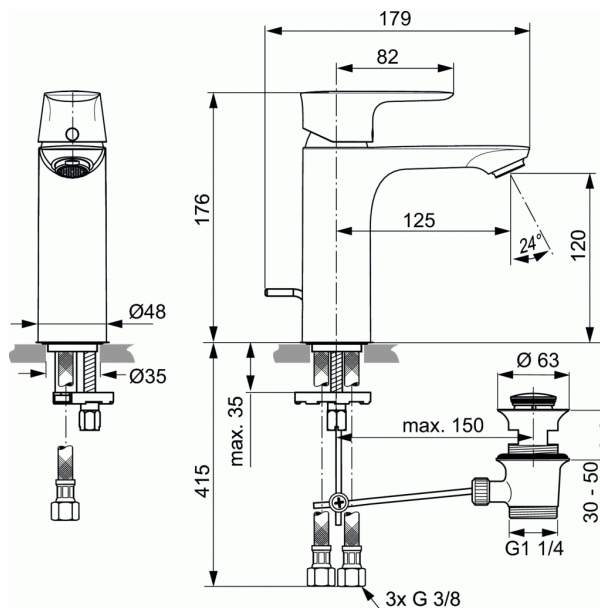

CONNECT AIR

One-hole basin mixer Grande, project

One-hole basin mixer Grande, project

- For low pressure ND
- Brass cast body Ø48 mm
- Metal handle with red and blue colour indication - printed on handle
- Front handle fixation, chromed button
- Flow liner M 24 X 1 ND
- 38 mm cartridge FirmaFlow® ISI with hot water limiter, no Click
- 3 pcs Flexible hoses PEX G3/8"
- Easy-Fix fixation with centering & sealing ring
- Metal pop-up waste
- Noise class 1
- Finishes:
 - technology electroplating (AA)
 - technology PVD (GN, A2, A5) - available in August 2020
- Comply with EN817