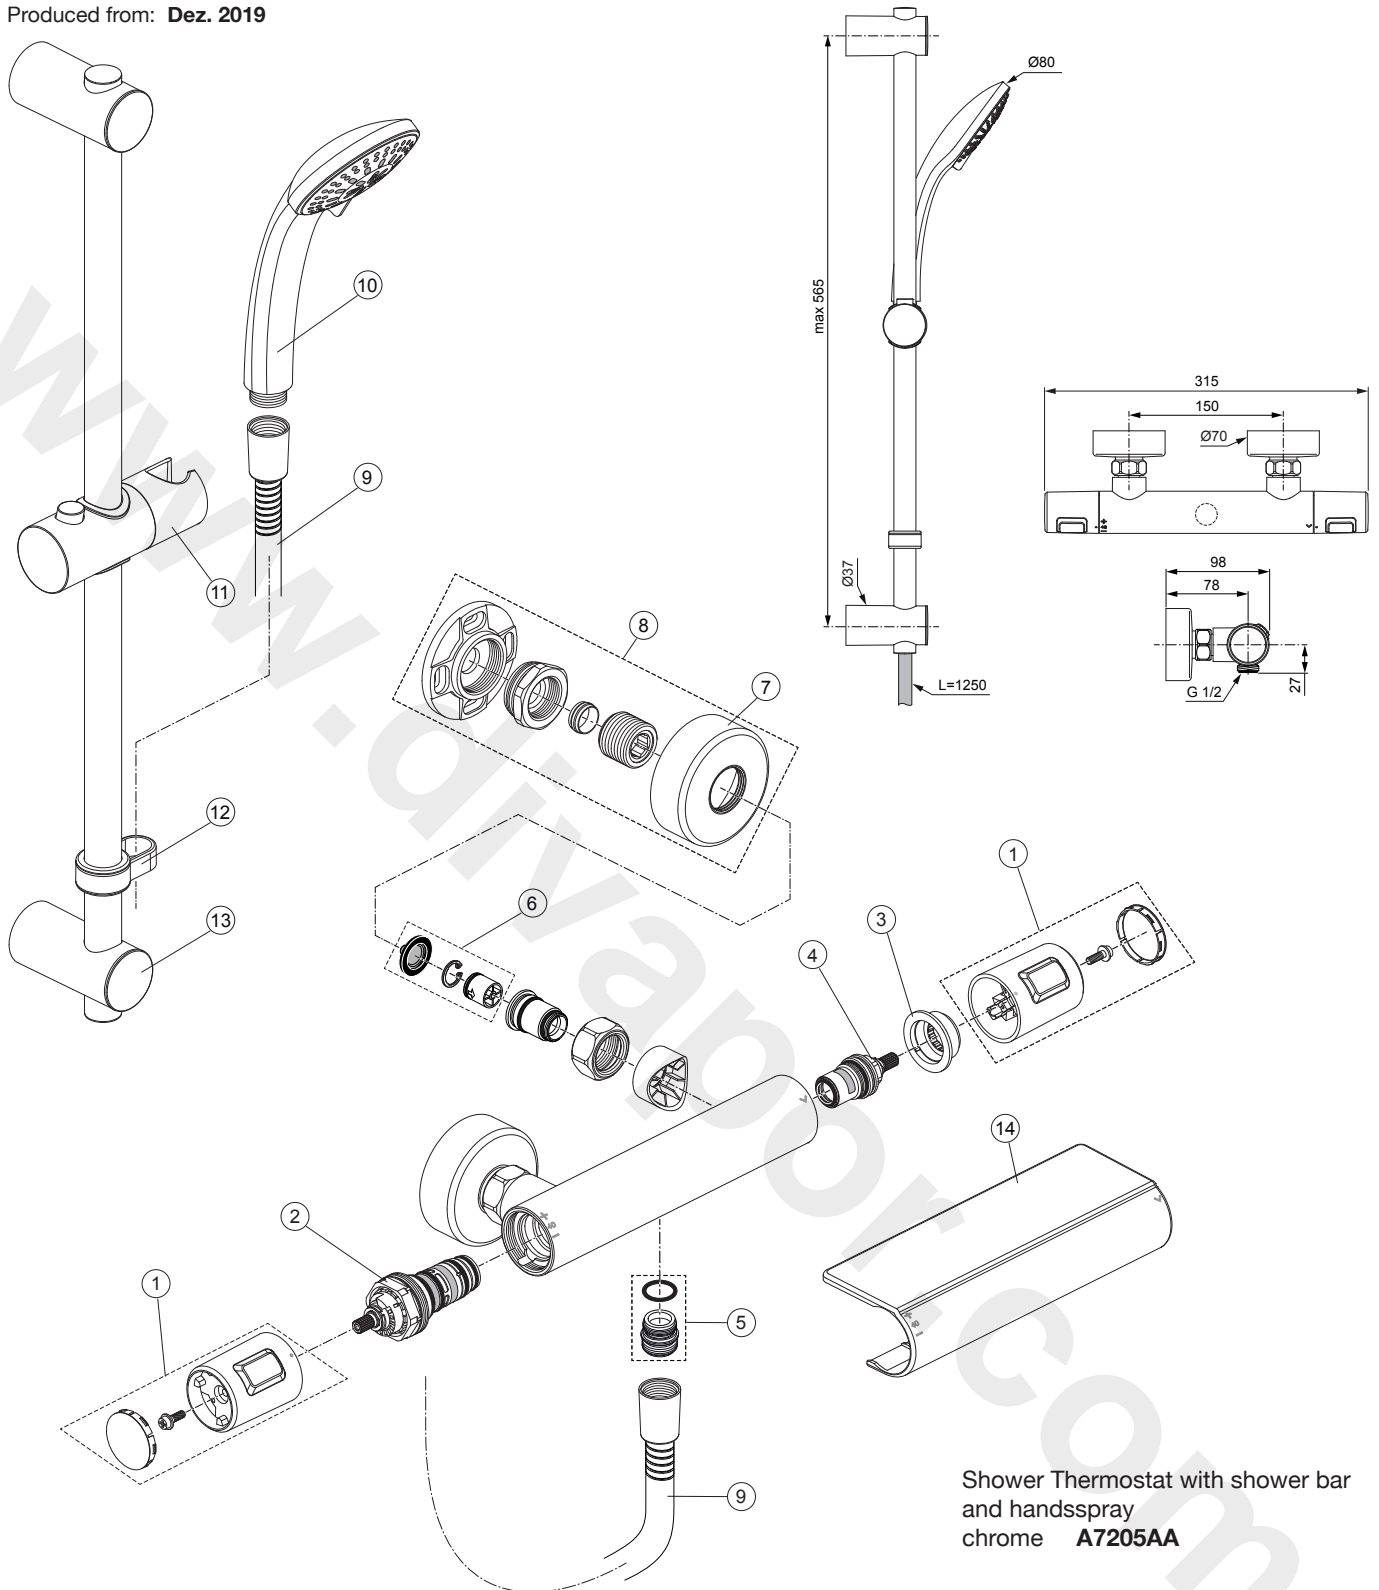

Produced from: Dez. 2019

Shower Thermostat with shower bar and handsspray chrome **A7205AA**

Pos.	Description	Part-Number	Qty.	Pos.	Description	Part-Number	Qty.
1	Handle cpl.	A 861 370 AA	1 Set	12	Hose ring	B 1363 AA	1 pcs
2	Thermostatic Cartridge cpl.	A 861 371 NU	1 pcs	13	Wall fixation complete	B 960 972 AA	2 pcs
3	Stopring	A 861 373 NU	1 pcs	14	Warp over shelf	A 7215 AA	1 pcs
4	Cartridge G1/2 180° cpl.	A 861 245 NU*	1 Set				
5	Nipple G1/2 outside cpl.	A 861 374 NU	1 Set				
6	Non-return valve	A 861 372 NU	1 Set				
7	Escutcheon	B 960 242 AA	1 pcs				
8	Shower bracket (connect.)	B 961 042 AA	2 pcs				
9	Shower hose 1250 mm	A 3306 AA	1 pcs				
10	Handspray 3Func. Ø80	B 9401 AA	1 pcs				
11	Slider & holder f. handshr.	B 960 976 AA	1 pcs				

*Universal set (not all parts needed)