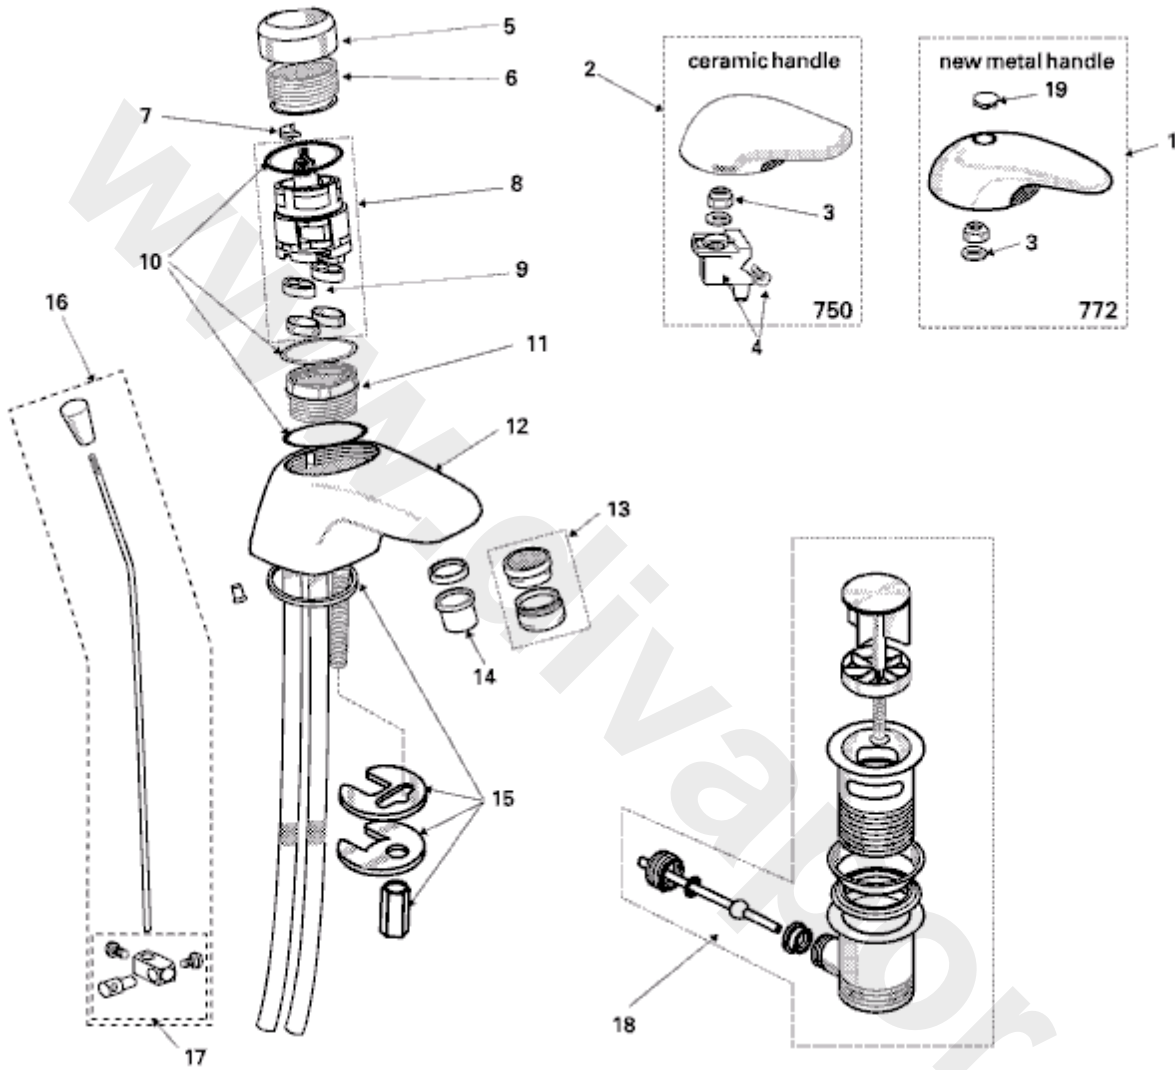

<p>

Ref.	Description
1	Lever handle - metal, complete
2	Lever handle ceramic, complete (withdrawn)
3	Screw/washer
4	Carrier for handle
5	Escutcheon
6	Cartridge Retaining Nut
7	Insert
8	Cartridge complete
9	Cartridge seal
10	'O' ring set
11	Adaptor
12	Body
13	Neostrahl nozzle complete
14	Gauze insert
15	Fixing set
16	Pop-up rod complete
17	Clip for pop-up rod
18	Pop-up waste complete
19	Hot/cold index for metal handle

Part No.
(See pricelist)
-
A962981NU
A962982NU
A962983--
A963022NU
A962984NU
A951970NU11
A962717NU
A962986NU
-
-
A961625--
A960308NU
A962987NU
A962989--
A963404NU
E950612--
A963166LJ

**NB -- colour/finish options**

- Chrome = AA
- Light Gold = AZ
- White = AC
- White - 01
- W/Peach = 07

[www.divapor.com](http://www.divapor.com)