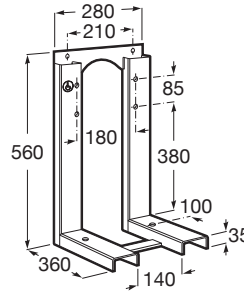

IN-WALL

Concealed structure for WC and bidet

TECHNICAL DRAWINGS

FEATURES

Recommended for public spaces

Suitable for: Wall-hung WC, Wall-hung bidet

COMPATIBLE WITH

In-Wash® with In-Tank -
Rimless wall-hung smart
toilet with integrated tank.
Includes cover and seat.
Needs power supply.