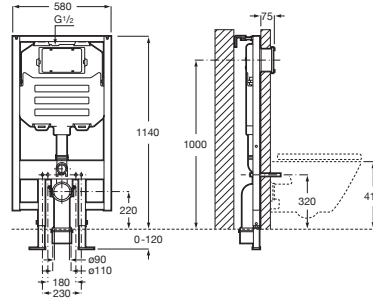

IN-WALL

DUPLO WC COMPACT with AG valve (80mm cistern) concealed cistern and frame for wall-hung WCs

TECHNICAL DRAWINGS

FEATURES

- Dynamic pressure range: 0,1 - 10 Bar
- Elbow connection: DN100 (110 mm), DN90 (90 mm)
- Flushing type preset: Dual flush 3/6 litres
- Minimum fixation depth (mm): 90
- Operating panel position: Frontal
- Recommended for public spaces
- Space-saving
- Suitable for: Wall-hung WC
- Sustainable product
- Tank depth (mm): 80
- Water inlet position: Top

890103009

EP1 (compact version) -
Electronic glass finished
operating plate for
concealed cistern with
automatic or touchless dual
flush and adjustable light in
multiple colour choice

890103008

PL5 DUAL - Dual flush
operating plate for
concealed cistern

89009900.

PL4 DUAL - Dual flush
operating plate for
concealed cistern

89009800.

PL3 PRO DUAL - Vandal-
proof stainless steel dual
flush operating plate for
concealed cistern

890097004

PL2 DUAL - Dual flush
operating plate for
concealed cistern

89009600.

PL1 DUAL - Dual flush
operating plate for
concealed cistern

89009500.

PL10 DUAL - Dual flush
operating plate for
concealed cistern with matt
finishes

89008920.

PL10 DUAL - Dual flush
operating plate for
concealed cistern