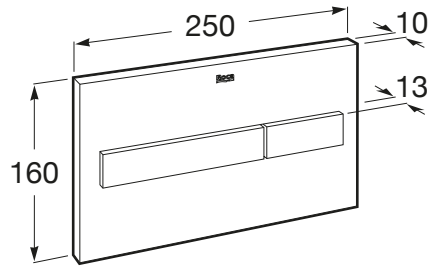

IN-WALL

PL7 DUAL - Dual flush operating plate for concealed cistern

DIMENSIONS

Length 250 mm
Height 160 mm

COLOURS AND FINISHES

7 Matt White

TECHNICAL DRAWINGS

FEATURES

Number of buttons: 2

Recommended for public spaces

COMPATIBLE WITH

BASIC TANK LH with AG valve (under window) concealed cistern for back-to-wall WCs

8901212A1

BASIC TANK L with AG valve (under window) 820mm high concealed cistern for back-to-wall WCs

8901212A0

Duplo WC L with AG valve (under window) 820mm high concealed cistern and frame for wall-hung WCs

890121010

DUPLO WC SMART with AG valve

890090800

BASIC TANK COMPACT with AG valve (80mm cistern) concealed cistern for back-to-wall WCs

8900802A0

DUPLO WC COMPACT with AG valve (80mm cistern) concealed cistern and frame for wall-hung WCs

8900800A0

In-Wall

Systems that combine efficiency and technology, turning them into solutions that look after the design and adapt perfectly to the space concerned. Innovation and the avant-garde join forces to guarantee the best features, where convenience, saving and style are to be found in every detail.