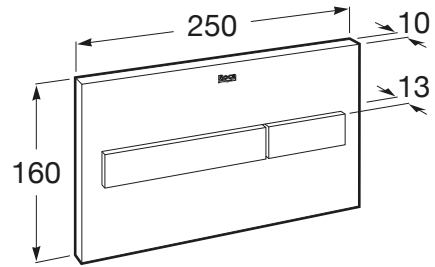

IN-WALL

PL7 DUAL - Dual flush operating plate for concealed cistern

DIMENSIONS

Length 250 mm  
Height 160 mm

COLOURS AND FINISHES

9 White with glass

TECHNICAL DRAWINGS

FEATURES

Number of buttons: 2

Recommended for public spaces

COMPATIBLE WITH

BASIC TANK LH with AG valve (under window) concealed cistern for back-to-wall WCs

8901212A1

Duplo WC L with AG valve (under window) 820mm high concealed cistern and frame for wall-hung WCs