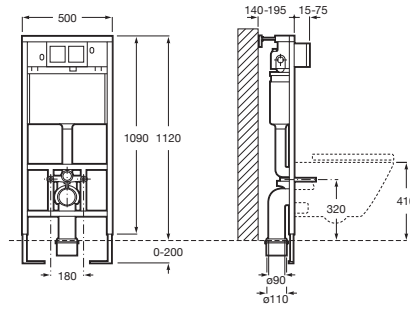

IN-WALL

DUPLO WC with AG valve (110mm cistern)  
concealed cistern and frame for wall-hung WCs

TECHNICAL DRAWINGS

FEATURES

- Dynamic pressure range: 0,1 - 10 Bar
- Elbow connection: DN100 (110 mm), DN90 (90 mm)
- Flushing type preset: Dual flush 3/6 litres
- Minimum fixation depth (mm): 140
- Operating panel position: Frontal
- Recommended for public spaces
- Suitable for: Wall-hung WC
- Tank depth (mm): 125
- Water inlet position: Back, Top

89009600.

PL1 DUAL - Dual flush operating plate for concealed cistern

89009500.

PL10 DUAL - Dual flush operating plate for concealed cistern with matt finishes

89008920.

PL10 DUAL - Dual flush operating plate for concealed cistern

89008900.

PL7 DUAL - Dual flush operating plate for concealed cistern

89008830.