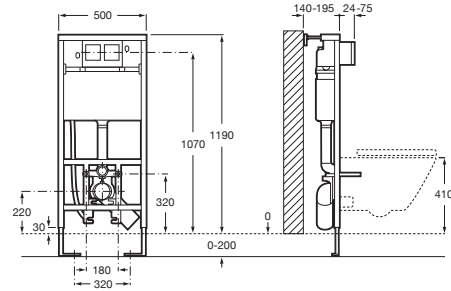

IN-WALL

DUPLO WC SMART with AG valve

TECHNICAL DRAWINGS

FEATURES

Dynamic pressure range: 0,1 - 10 Bar

Elbow connection: DN100 (110 mm), DN90 (90 mm)

Flushing type preset: Dual flush 3/6 litres

Minimum fixation depth (mm): 140

Operating panel position: Frontal

Suitable for: Wall-hung WC

Tank depth (mm): 125

Water inlet position: Back, Top

Flushing type
Flushing type: Dual flush 4.5/3 litres

Flushing type
Flushing type: Dual flush 4/2 litres

Flushing type
Flushing type: Dual flush 6/3 litres

COMPATIBLE WITH

In-Wash® - Vitreous china
Rimless wall-hung smart
toilet with horizontal outlet.
Needs power supply.

803060..1

EP2 - Electronic glass
finished operating plate for
concealed cistern with
automatic or touchless dual
flush and adjustable light in
multiple colour choice

89009600.

PL1 DUAL - Dual flush
operating plate for
concealed cistern

89009500.

PL10 DUAL - Dual flush
operating plate for
concealed cistern with matt
finishes

89008920.

PL10 DUAL - Dual flush
operating plate for
concealed cistern