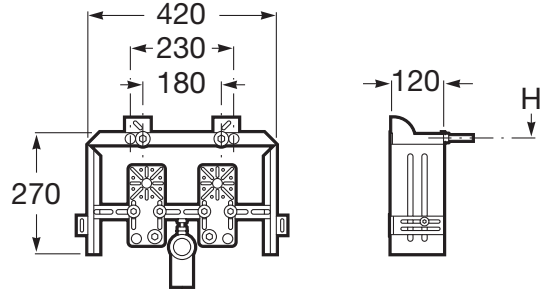

IN-WALL

BASIC BIDET - Concealed bracket for bidet

TECHNICAL DRAWINGS

FEATURES

Minimum fixation depth (mm): 120

Suitable for: Wall-hung WC

In-Wall

Systems that combine efficiency and technology, turning them into solutions that look after the design and adapt perfectly to the space concerned. Innovation and the avant-garde join forces to guarantee the best features, where convenience, saving and style are to be found in every detail.