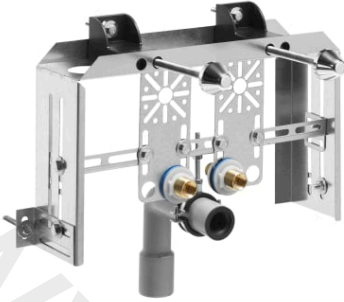

IN-WALL

BASIC BIDET - Concealed bracket for bidet

TECHNICAL DRAWINGS

FEATURES

Minimum fixation depth (mm): 120

Suitable for: Wall-hung WC

In-Wall

Systems that combine efficiency and technology, turning them into solutions that look after the design and adapt perfectly to the space concerned. Innovation and the avant-garde join forces to guarantee the best features, where convenience, saving and style are to be found in every detail.