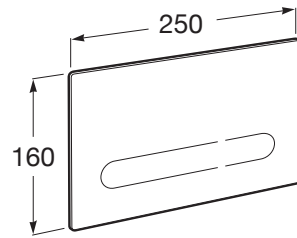

## IN-WALL

EP1 - Electronic glass finished operating plate for concealed cistern with automatic or touchless dual flush and adjustable light in multiple colour choice

## TECHNICAL DRAWINGS