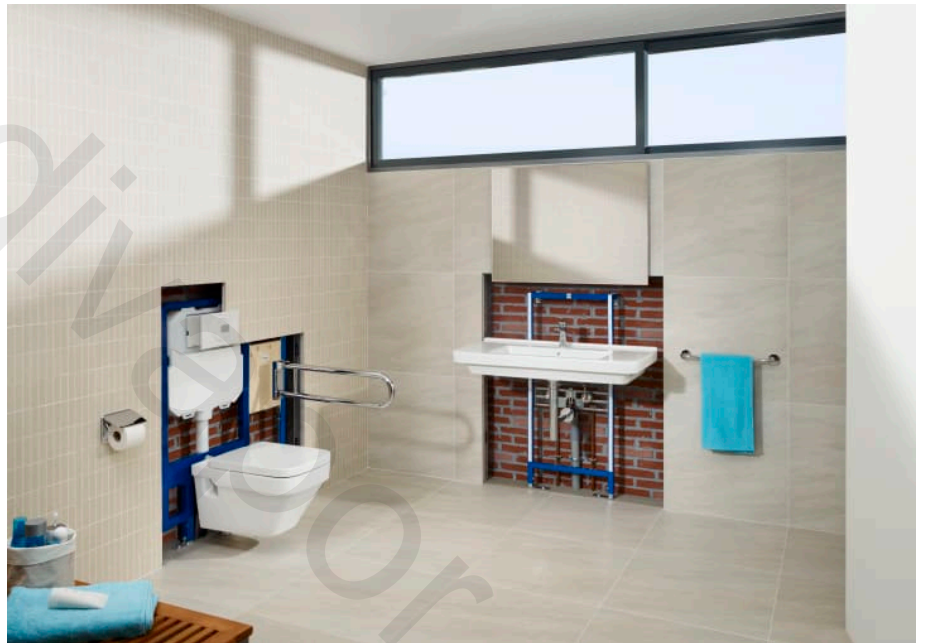

IN-WALL

EP2 - Electronic glass finished operating plate for concealed cistern with automatic or touchless dual flush and adjustable light in multiple colour choice

TECHNICAL DRAWINGS

FEATURES

Number of buttons: 2

Recommended for public spaces

COMPATIBLE WITH

DUPLO WC SMART with AG valve

890090800

DUPLO WC with AG valve (110mm cistern) concealed cistern and frame for wall-hung WCs

890090020

In-Wall

Systems that combine efficiency and technology, turning them into solutions that look after the design and adapt perfectly to the space concerned. Innovation and the avant-garde join forces to guarantee the best features, where convenience, saving and style are to be found in every detail.