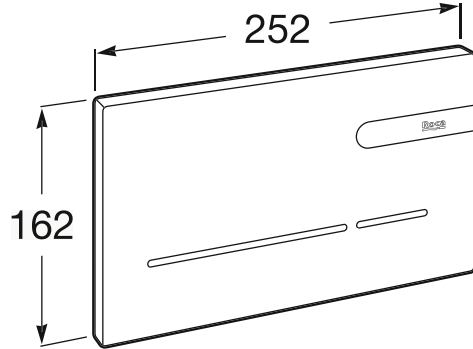

IN-WALL

EP2 - Electronic glass finished operating plate for concealed cistern with automatic or touchless dual flush and adjustable light in multiple colour choice

TECHNICAL DRAWINGS

FEATURES

Number of buttons: 2

Recommended for public spaces

COMPATIBLE WITH

DUPLO WC SMART with AG valve

890090800

DUPLO WC with AG valve (110mm cistern) concealed cistern and frame for wall-hung WCs

890090020

In-Wall

Systems that combine efficiency and technology, turning them into solutions that look after the design and adapt perfectly to the space concerned. Innovation and the avant-garde join forces to guarantee the best features, where convenience, saving and style are to be found in every detail.