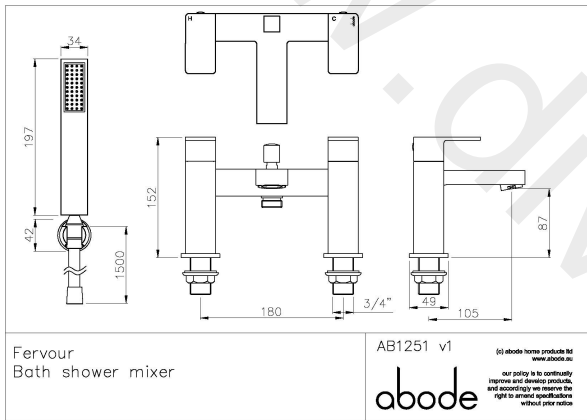

Product features:

- Metal construction throughout
- Quarter turn handle action for precise flow control
- Elegant minimalist design styling with a softened edge
- Supplied with fixed 3/4" inlets for maximum stability and flow
- Manual (non cancelling) diverter to handshower

Packaged properties:

Box length (mm): 280 Box depth(mm): 150
 Box width(mm): 235 Boxed weight (Kg): 4.0

Includes pop up waste?: No

Additional comments:

Product dimensions:

- Product mounted where: Surface
- Recommended hole size: 35 mm
- Overall Height / projection: 152 mm
- Exit reach: 105 mm
- Exit height: 87 mm
- Base size: 49x49 mm
- Inlet centre distance(s): 180 mm
- Min. fitting depth required: 0 mm
- Max. surface depth: 20 mm

Product flow characteristics:

- Min / Max water pressure (bar): 0.50* / 5.00
 *Detailed minimum pressure requirements for this product: Bath 0.5, Shower 1 (bar)
- Part G max. mixed flow rate at 3 bar (l/m): 24.85
- Inlet connection type / length: Fixed / 46 mm
- Inlet (plumbing connection) / outlet size: 3/4" M / N/A
- Product flow characteristics: Single flow
- Non return valve(s) supplied or position: No
- Aerator type: Flow straightener
- Control valve type: 3/4 QT CD (8-28)
- Includes output diverter?: Yes
- Inlet meshed particle filters included: No
- Shower hose type / length: Smoothflex / 1.50 m