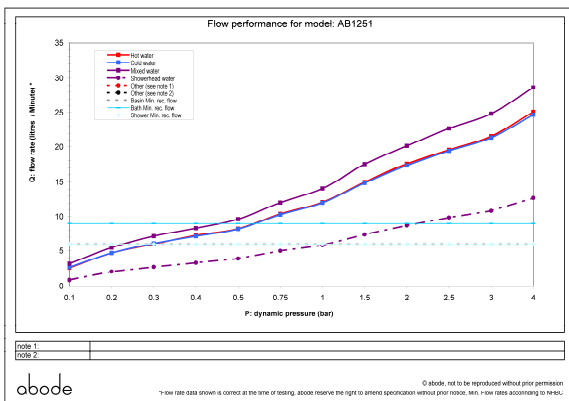

Product features:

- Metal construction throughout
- Quarter turn handle action for precise flow control
- Elegant minimalist design styling with a softened edge
- Supplied with fixed 3/4" inlets for maximum stability and flow
- Manual (non cancelling) diverter to handshower

Packaged properties:

Box length (mm): 280 Box depth(mm): 150
 Box width(mm): 235 Boxed weight (Kg): 4.0

Includes pop up waste?: No

Additional comments:

Product dimensions:

- Product mounted where: Surface
- Recommended hole size: 35 mm
- Overall Height / projection: 152 mm
- Exit reach: 105 mm
- Exit height: 87 mm
- Base size: 49x49 mm
- Inlet centre distance(s): 180 mm
- Min. fitting depth required: 0 mm
- Max. surface depth: 20 mm

Product flow characteristics:

- Min / Max water pressure (bar): 0.50* / 5.00
 *Detailed minimum pressure requirements for this product: Bath 0.5, Shower 1 (bar)
- Part G max. mixed flow rate at 3 bar (l/m): 24.85
- Inlet connection type / length: Fixed / 46 mm
- Inlet (plumbing connection) / outlet size: 3/4" M / N/A
- Product flow characteristics: Single flow
- Non return valve(s) supplied or position: No
- Aerator type: Flow straightener
- Control valve type: 3/4 QT CD (8-28)
- Includes output diverter?: Yes
- Inlet meshed particle filters included: No
- Shower hose type / length: Smoothflex / 1.50 m