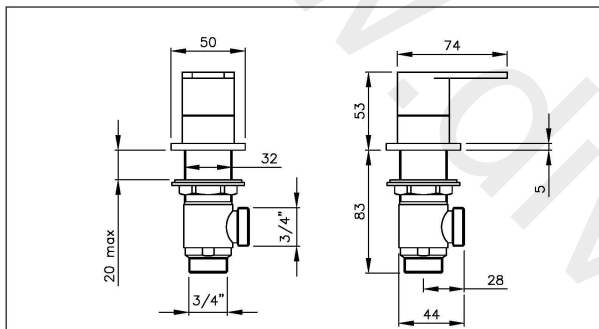

Product dimensions:

Debut
Deck Mounted Bath Filler Panel Valves

AB1559 v1

- Product mounted where: Surface
- Recommended hole size: 34-40 mm
- Overall Height / projection: 53 mm
- Exit reach: 74 mm
- Exit height: 53 mm
- Base size: 50 mm
- Inlet centre distance(s): N/A mm

- Min. fitting depth required: N/A mm
- Max. surface depth: 20 mm