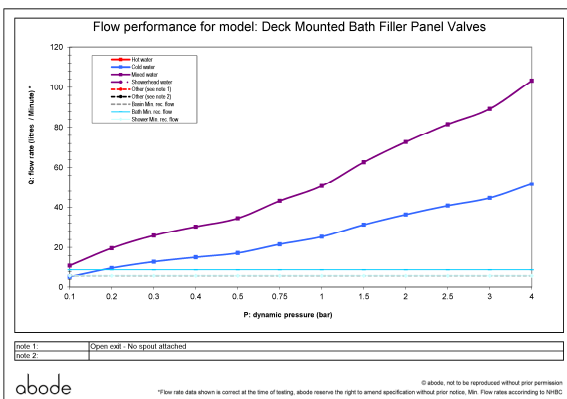

Product flow characteristics:

- Min / Max water pressure (bar): 0.10* / 5.00
- Part G max. mixed flow rate at 3 bar (l/m): 89.32
- Inlet connection type / length: Fixed / 10 mm
- Inlet (plumbing connection) / outlet size: 3/4"M / 3/4"M
- Product flow characteristics:
  Non return valve(s) supplied or position:
- Aerator type:
- Control valve type: 3/4" QT CD (7.5 x 24)
- Includes output diverter?:
- Inlet meshed particle filters included:
- Shower hose type / length:

Warranty Summary (full details available on request):

- Materials and workmanship defects warranted for 5 years
- Valves and working parts warranted for 5 years
- Surface warranty defects warranted for 1 year
- O-rings, hoses & gaskets warranted for 1 year

Care instructions:

- Clean the mixers and showers regularly as required, using soap, do not use any other cleaners.
- Regular cleaning will prevent the build up of lime scale and dirt
- After cleaning rinse thoroughly with clean water to remove any cleaner residue
- Residues of liquid soaps, shampoos and shower foams can also cause damage, so rinse with clean water after using, avoid contact with any abrasives