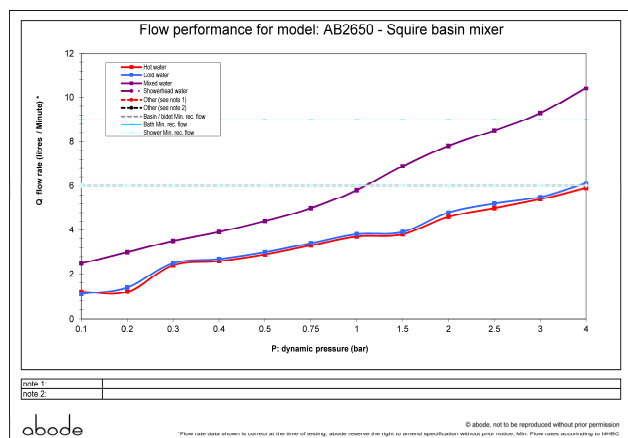

**Packaged properties:**

Box length (mm): 190      Box depth(mm): 100  
Box width(mm): 170      Boxed weight (Kg): 1.2

**Includes pop up waste?:** No

**Additional comments:**

Stream reach 250mm from centre at minimum pressure

**Product dimensions:**

- **Product mounted where:** Surface
- **Recommended hole size:** 35 mm
- **Overall Height / projection:** 174 mm
- **Exit reach:** 124 mm
- **Exit height:** 94 mm
- **Base size:** 50 mm
- **Inlet centre distance(s):** N/A mm
- **Min. fitting depth required:** N/A mm
- **Max. surface depth:** 35 mm

**Product flow characteristics:**

- **Min / Max water pressure (bar):** 1.20\* / 5.00
- **Part G max. mixed flow rate at 3 bar (l/m):** 9.45
- **Inlet connection type / length:** Flexible / 360 mm
- **Inlet (plumbing connection) / outlet size:** 1/2" F / M10
- **Product flow characteristics:** Single flow  
**Non return valve(s) supplied or position:** no
- **Aerator type:** Flow straightener
- **Control valve type:** Single lever (35mm)
- **Includes output diverter?:**
- **Inlet meshed particle filters included:** N/A
- **Shower hose type / length:**