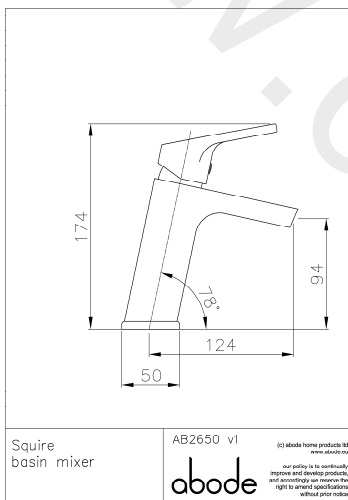

**Packaged properties:**

Box length (mm): 190      Box depth(mm): 100  
Box width(mm): 170      Boxed weight (Kg): 1.2

**Includes pop up waste?:** No

**Additional comments:**

Stream reach 250mm from centre at minimum pressure

**Product dimensions:**

- **Product mounted where:** Surface
- **Recommended hole size:** 35 mm
- **Overall Height / projection:** 174 mm
- **Exit reach:** 124 mm
- **Exit height:** 94 mm
- **Base size:** 50 mm
- **Inlet centre distance(s):** N/A mm
- **Min. fitting depth required:** N/A mm
- **Max. surface depth:** 35 mm

**Product flow characteristics:**

- **Min / Max water pressure (bar):** 1.20\* / 5.00
- **Part G max. mixed flow rate at 3 bar (l/m):** 9.45
- **Inlet connection type / length:** Flexible / 360 mm
- **Inlet (plumbing connection) / outlet size:** 1/2" F / M10
- **Product flow characteristics:** Single flow  
**Non return valve(s) supplied or position:** no
- **Aerator type:** Flow straightener
- **Control valve type:** Single lever (35mm)
- **Includes output diverter?:**
- **Inlet meshed particle filters included:** N/A
- **Shower hose type / length:**