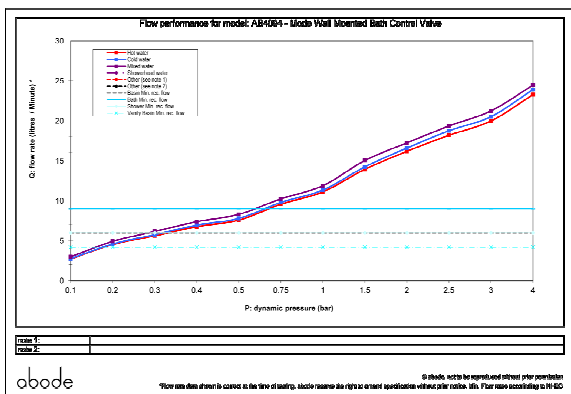

Product flow characteristics:

- Min / Max water pressure (bar): 0.75* / 5.50
- Part G max. mixed flow rate at 3 bar (l/m): 21.15
- Inlet connection type / length: Fixed / N/A mm
- Inlet (plumbing connection) / outlet size: 1/2" F / 1/2" F
- Product flow characteristics: Single flow
- Non return valve(s) supplied or position: N/A
- Aerator type: N/A
- Control valve type: Single lever (35mm)
- Includes output diverter?: N/A
- Inlet meshed particle filters included: N/A
- Shower hose type / length: N/A / N/A

Warranty Summary (full details available on request):

- Materials and workmanship defects warranted for 5 years
- Valves and working parts warranted for 5 years
- Surface warranty defects warranted for 1 year
- O-rings, hoses & gaskets warranted for 1 year

Care instructions:

- Clean the mixers and showers regularly as required, using soap, do not use any other cleaners.
- Regular cleaning will prevent the build up of lime scale and dirt
- After cleaning rinse thoroughly with clean water to remove any cleaner residue
- Residues of liquid soaps, shampoos and shower foams can also cause damage, so rinse with clean water after using, avoid contact with any abrasives