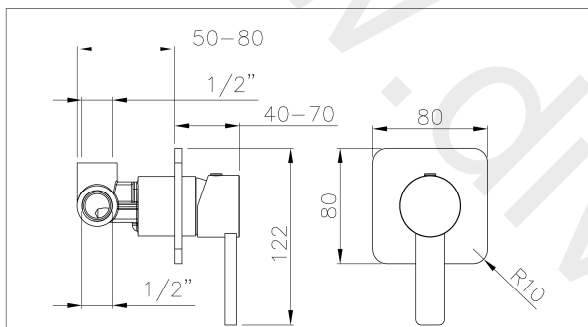

Product dimensions:

Modo
Bath Mixer Control
Wall Mounted

AB4094 v1
abode

- Product mounted where: Wall
- Recommended hole size: 60x60 mm
- Overall Height / projection: 40-70 mm
- Exit reach: N/A mm
- Exit height: N/A mm
- Base size: 80x80 mm
- Inlet centre distance(s): N/A mm

- Min. fitting depth required: 50-80 mm
- Max. surface depth: N/A mm