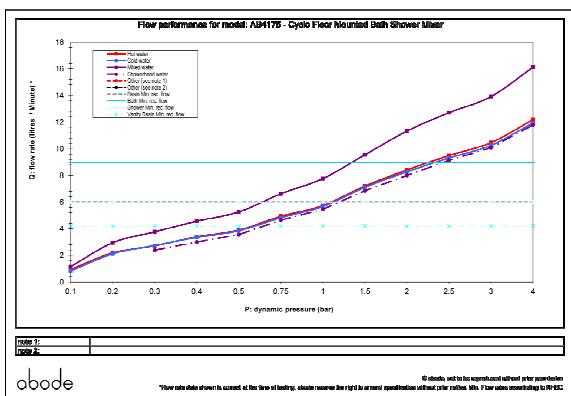

Packaged properties:

Box length (mm): 1200 Box depth(mm): 135
Box width(mm): 500 Boxed weight (Kg): 10.0

Includes pop up waste?: No

Additional comments:
Metal showerhead

Product dimensions:

- **Product mounted where:** Floor
- **Recommended hole size:** N/A mm
- **Overall Height / projection:** 1089 mm
- **Exit reach:** 240 mm
- **Exit height:** 798 mm
- **Base size:** 97 mm
- **Inlet centre distance(s):** N/A mm
- **Min. fitting depth required:** 50 mm
- **Max. surface depth:** N/A mm

Product flow characteristics:

- **Min / Max water pressure (bar):** 1.50* / 5.50
*Detailed minimum pressure requirements for this product: Bath 1.5, Shower 1.5 (bar)
- **Part G max. mixed flow rate at 3 bar (l/m):** 13.91
- **Inlet connection type / length:** Fixed / N/A mm
- **Inlet (plumbing connection) / outlet size:** 1/2" F / N/A
- **Product flow characteristics:** Single flow
- **Non return valve(s) supplied or position:** no
- **Aerator type:** Rectangular Neoperl antisplash (high flow)
- **Control valve type:** Single lever (35mm)
- **Includes output diverter?:** Yes
- **Inlet meshed particle filters included:** N/A
- **Shower hose type / length:** Smoothflex / 1.50 m