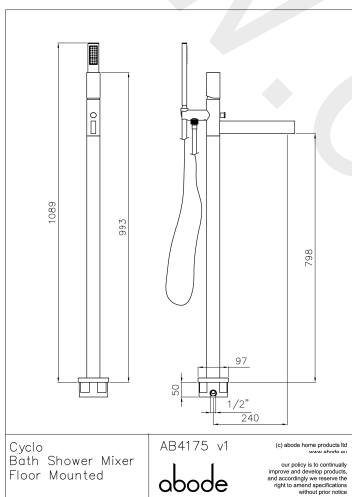

Product features:

- Metal construction throughout
- Modern minimalism with flair
- Single lever control for effortless single handed control
- Antisplash spout supplied as standard
- Single spray pattern showerhead

Packaged properties:

Box length (mm): 1200 Box depth(mm): 135
Box width(mm): 500 Boxed weight (Kg): 10.0

Includes pop up waste?: No

Additional comments:
Metal showerhead

Product dimensions:

- **Product mounted where:** Floor
- **Recommended hole size:** N/A mm
- **Overall Height / projection:** 1089 mm
- **Exit reach:** 240 mm
- **Exit height:** 798 mm
- **Base size:** 97 mm
- **Inlet centre distance(s):** N/A mm
- **Min. fitting depth required:** 50 mm
- **Max. surface depth:** N/A mm

Product flow characteristics:

- **Min / Max water pressure (bar):** 1.50* / 5.50
*Detailed minimum pressure requirements for this product: Bath 1.5, Shower 1.5 (bar)
- **Part G max. mixed flow rate at 3 bar (l/m):** 13.91
- **Inlet connection type / length:** Fixed / N/A mm
- **Inlet (plumbing connection) / outlet size:** 1/2" F / N/A
- **Product flow characteristics:** Single flow
- **Non return valve(s) supplied or position:** no
- **Aerator type:** Rectangular Neoperl antisplash (high flow)
- **Control valve type:** Single lever (35mm)
- **Includes output diverter?:** Yes
- **Inlet meshed particle filters included:** N/A
- **Shower hose type / length:** Smoothflex / 1.50 m