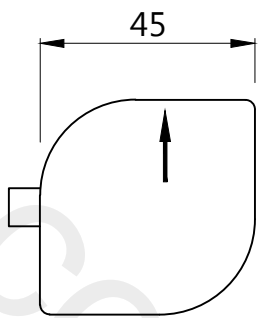

Aquamax Exposed Part Kit of Thermostatic Shower Mixer with 2-way diverter (Suitable for ALD-681)

Cat. No.-ALI-85681K

WALL FLANGE

DIVERTER HANDLE

THERMOSTATE HANDLE