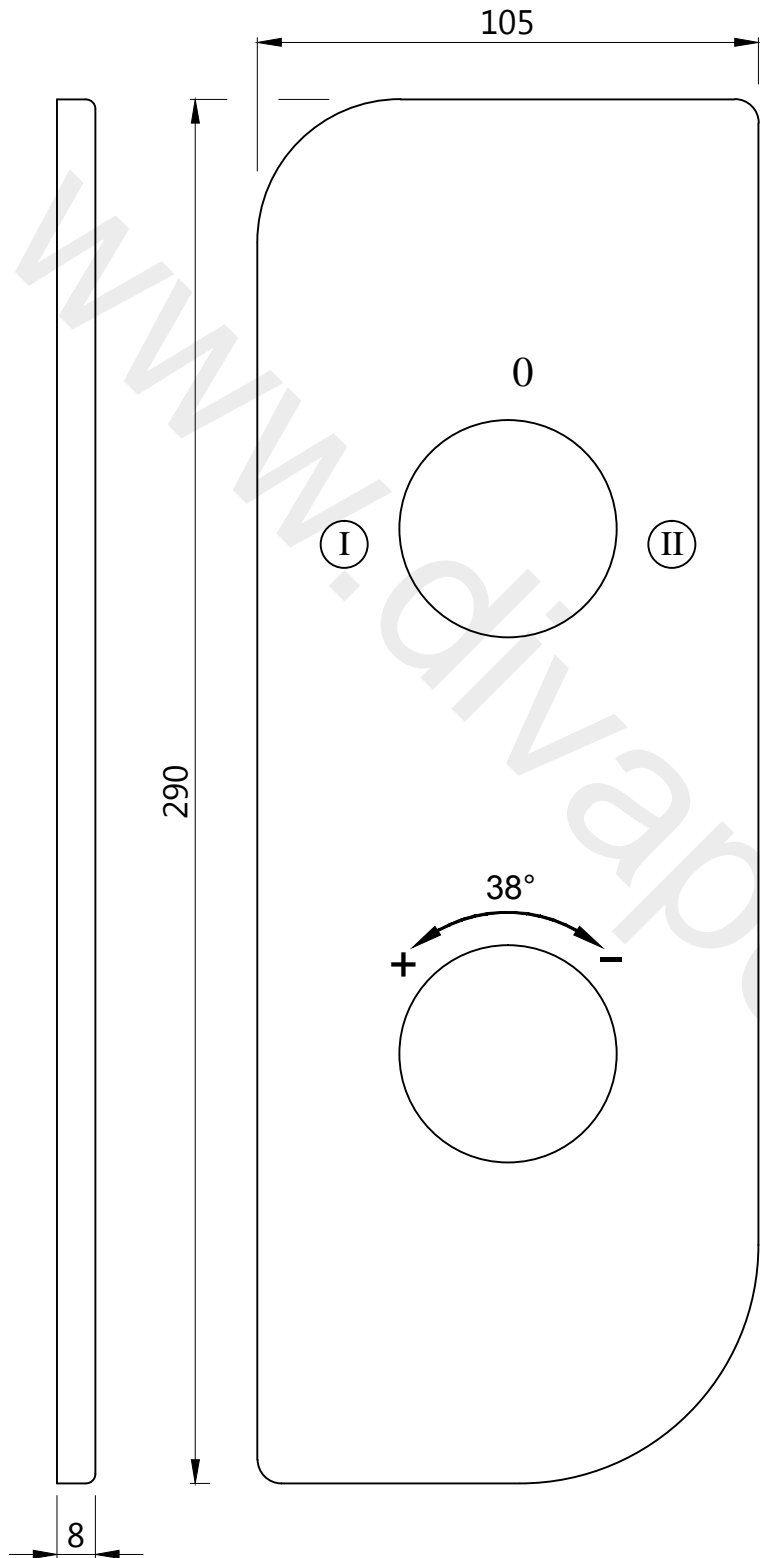

Aquamax Exposed Part Kit of Thermostatic Shower Mixer with 2-way diverter (Suitable for ALD-681)

Cat. No.-ALI-85681K

WALL FLANGE

DIVERTER HANDLE

THERMOSTATE HANDLE