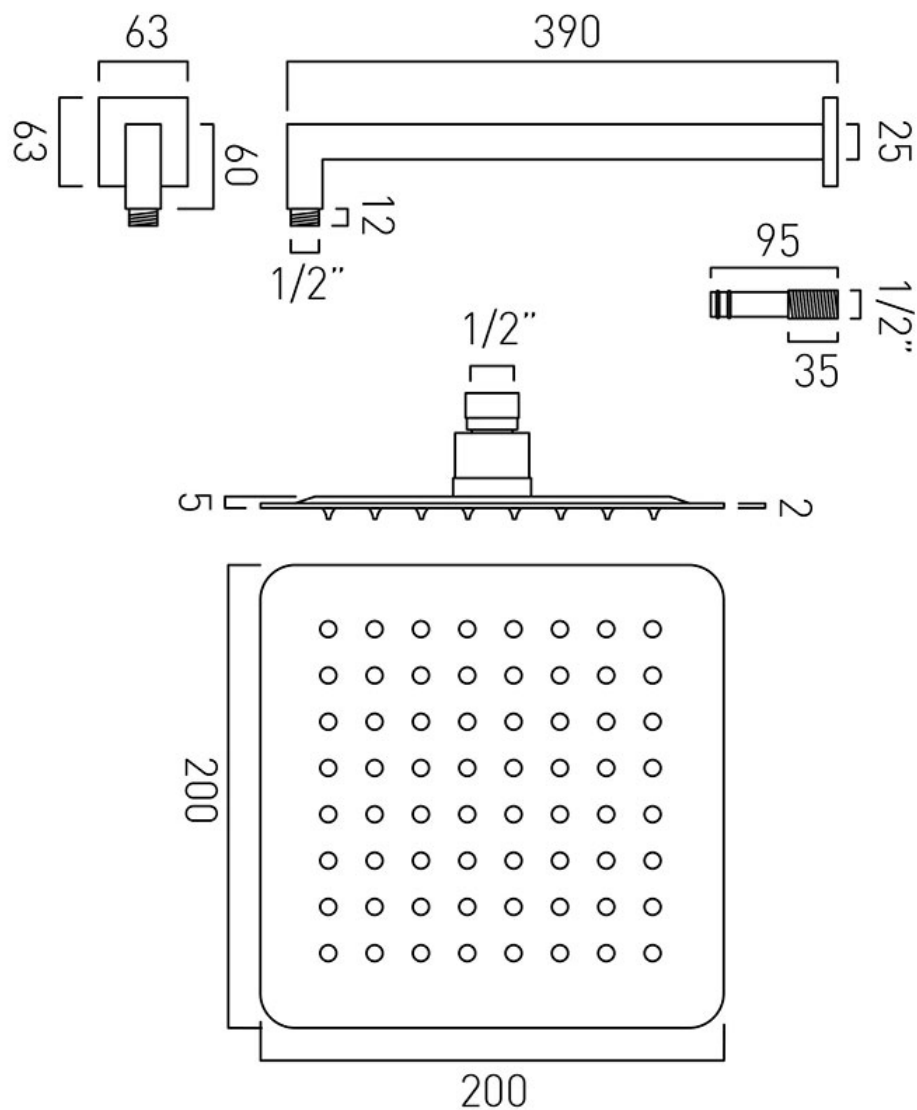

# SPECIFICATION SHEET

**COLLECTION:** AQUABLADE

**PRODUCT CODE:** AQB-SQ/20/SA/A-C/P

**DESCRIPTION:**

Aquablade  
square slimline single function shower head  
with shower arm  
easy clean  
wall mounted

200mm (8")  
minimum operating pressure 0.2 bar LP

**FINISH:**

Chrome

**FLOW REGULATOR:**

FR-SHOWER/9-C/P

**MINIMUM OPERATING PRESSURE:**

0.2 bar LP

tel: 01934 744466  
email: sales@vado.com  
www.vado.com

**where inspiration flows**  
taps | showering | accessories

# TECHNICAL DRAWING

**COLLECTION:** AQUABLADE

**PRODUCT CODE:** AQB-SQ/20/SA/A-C/P

tel: 01934 744466  
email: sales@vado.com  
www.vado.com

**where inspiration flows**  
taps | showering | accessories