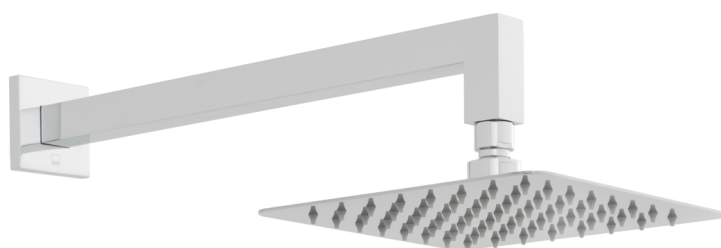

# SPECIFICATION SHEET

**COLLECTION:** AQUABLADE

**PRODUCT CODE:** AQB-SQ/20/SA/A-C/P

**DESCRIPTION:**

Aquablade  
square slimline single function shower head  
with shower arm  
easy clean  
wall mounted

200mm (8")  
minimum operating pressure 0.2 bar LP

**FINISH:**

Chrome

**FLOW REGULATOR:**

FR-SHOWER/9-C/P

**MINIMUM OPERATING PRESSURE:**

0.2 bar LP

tel: 01934 744466  
email: sales@vado.com  
www.vado.com

**where inspiration flows**  
taps | showering | accessories