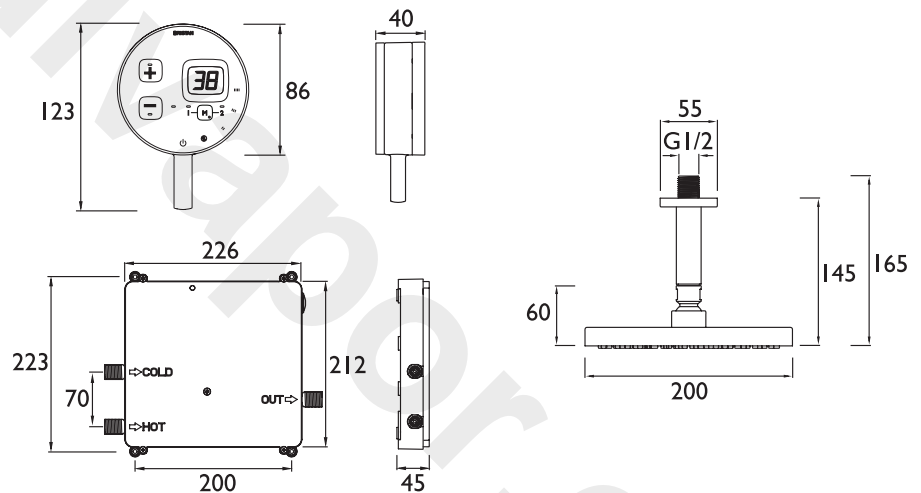

ARDE SHCCFM C

ARTISAN Shower Range Artisan Evo Ceiling Fed With Memory Setting Chrome

Features:

- 1/2" BSP inlet connections
- 70mm inlet centres
- Digital control
- 4 flow settings - high, medium, low and eco
- Warning light flashes when battery is low

Product Certifications:

For more products, visit our website:
<http://www.bristan.com>

Specification

Style:	Contemporary
Main Construction Material:	ABS
No of Controls:	1
Shower Type:	Electronic Thermostatic Mixer
Shower Head Type:	Fixed Head
Valve/Cartridge Type:	Recessed
Maximum Hot Water Supply Temperature	65
Dynamic Pressure Range: (bar)	Min 1.0
Maximum Static Pressure: (bar)	10.0
Plumbing System Suitability:	High Pressure Systems Only
Working Pressure Range:	0.5 Min, 5.0 Max
Flow Rate: (l/min @ 3 bar)	12.2
Connection Inlet:	1/2" BSP
Connection Outlet:	1/2" BSP

Dimensions (measurements in mm)

Flow Rates (L/Min)

Flow Setting	System Pressure (bar)	0.5	1	1.5	2	3	5
E	Fixed Head	4.6	6.1	6.1	6.2	6.7	7.8
II	Fixed Head	4.7	8.1	8.1	8.2	8.6	8.9
III	Fixed Head	4.5	8.3	12.2	12.2	12.2	12.5
IIII	Fixed Head	4.5	8.4	12	12.2	12.2	12.5

TECHNICAL DATA SHEET

BRISTAN

TAPS & SHOWERS

D1