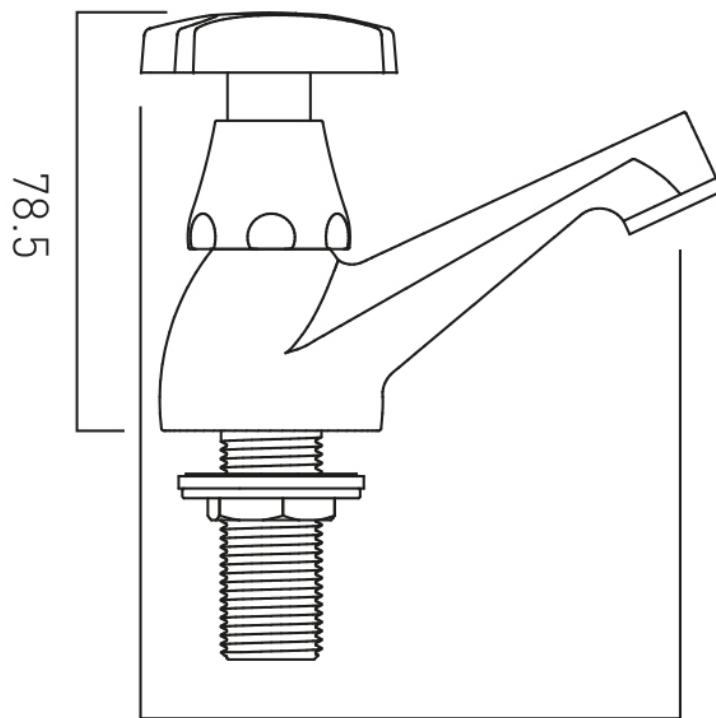

.....

TECHNICAL DRAWING

COLLECTION: ASTRA

PRODUCT CODE: AX-AST-206/CD-CP

101

CONTACT

SALES: 01934 744466

AFTERSALES: 01934 745163

EMAIL: SALES@VADO.COM

WWW.VADO.COM/AXCES

AXCES
by VADO