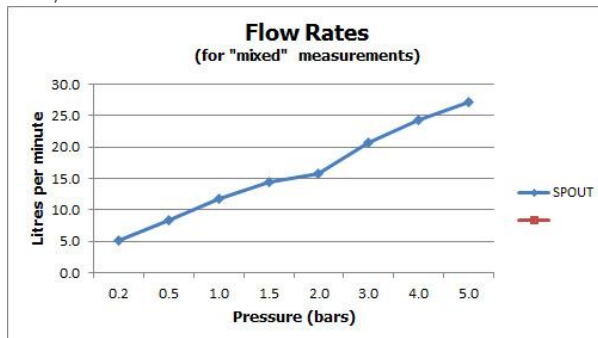

## FLOW RATE AT 3.0 BAR FLOW PRESSURE:

21 l/min