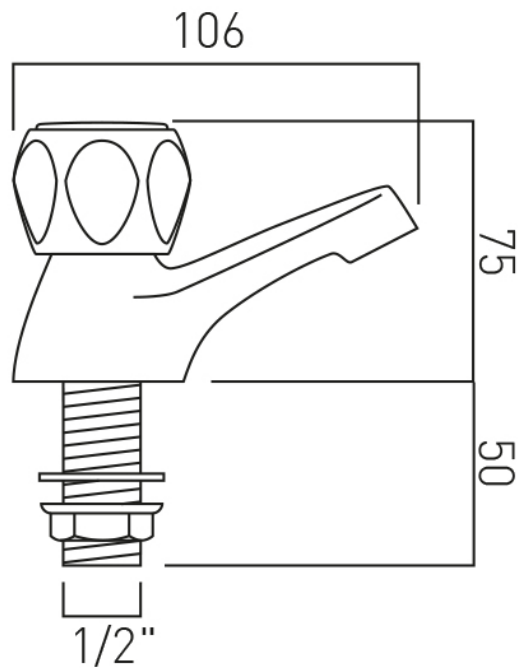

.....

SPECIFICATION SHEET

COLLECTION: ASTRA

PRODUCT CODE: AX-AST-206/CL/CD-CP

DESCRIPTION:

Astra Cross
basin pillar cold only tap
with cross handle
deck mounted
with water flow straightener
cold ceramic cartridge C-201-RTC
1/2" x 50mm threaded tail connection
deck mount drill hole diameter 22mm
minimum operating pressure 0.2 bar
LP

WWW.VADO.COM/AXCES

AXCES
by VADO

.....

TECHNICAL DRAWING

COLLECTION: ASTRA

PRODUCT CODE: AX-AST-206/CL/CD-CP

CONTACT

SALES: 01934 744466