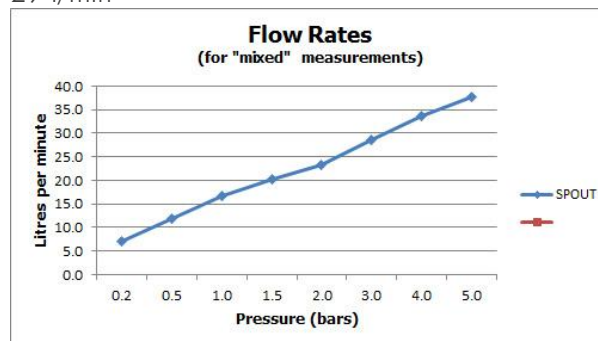

FINISH:

Chrome

MINIMUM OPERATING PRESSURE:

0.2 bar LP

FLOW RATE AT 3.0 BAR FLOW PRESSURE:

29 l/min

CONTACT

SALES: 01934 744466