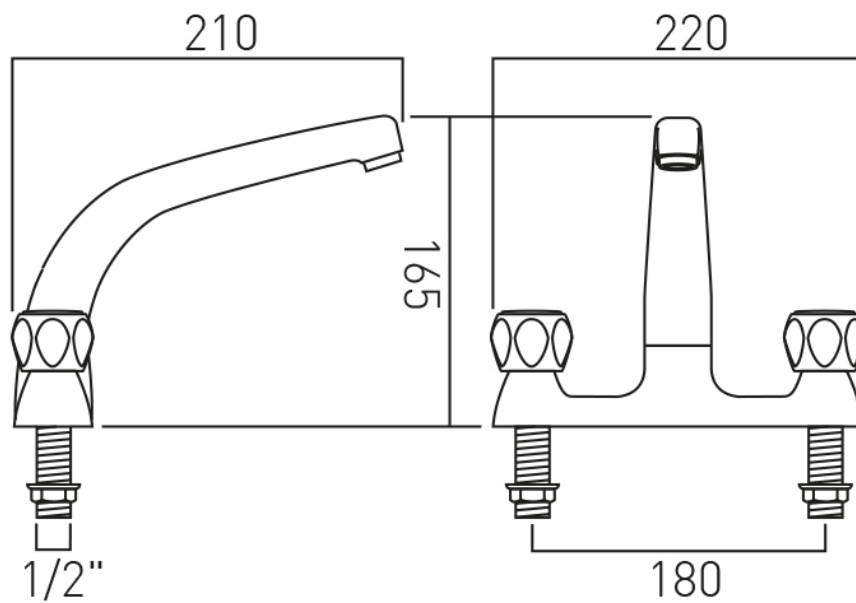

.....

TECHNICAL DRAWING

COLLECTION: ASTRA

PRODUCT CODE: AX-AST-353-CP

CONTACT

SALES: 01934 744466

AFTERSALES: 01934 745163

EMAIL: SALES@VADO.COM

WWW.VADO.COM/AXCES

AXCES
by VADO