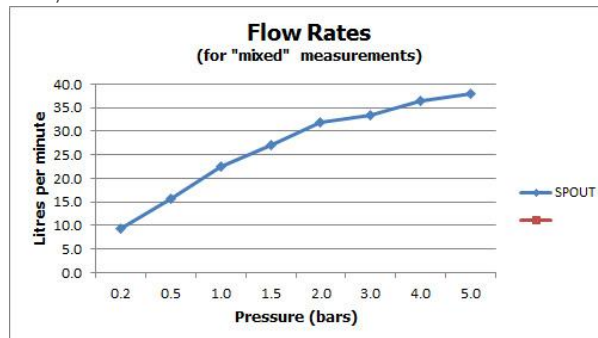

FINISH:

Chrome

FLOW REGULATOR:

FR-106/4-PLA

MINIMUM OPERATING PRESSURE:

0.2 bar LP

FLOW RATE AT 3.0 BAR FLOW PRESSURE:

33 l/min