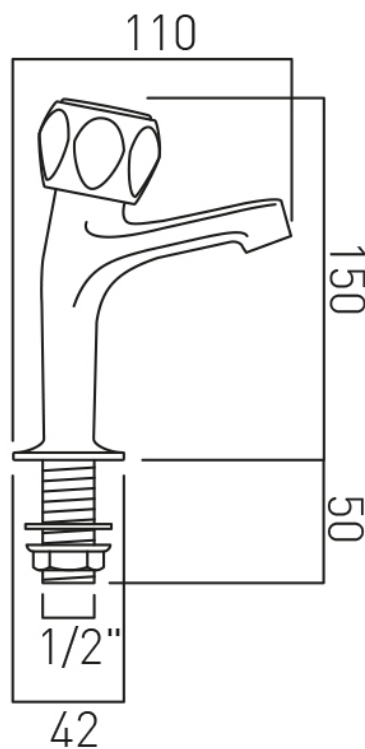

.....

TECHNICAL DRAWING

COLLECTION: ASTRA

PRODUCT CODE: AX-AST-356-CP

CONTACT

SALES: 01934 744466

AFTERSALES: 01934 745163

EMAIL: SALES@VADO.COM

WWW.VADO.COM/AXCES

AXCES
by VADO