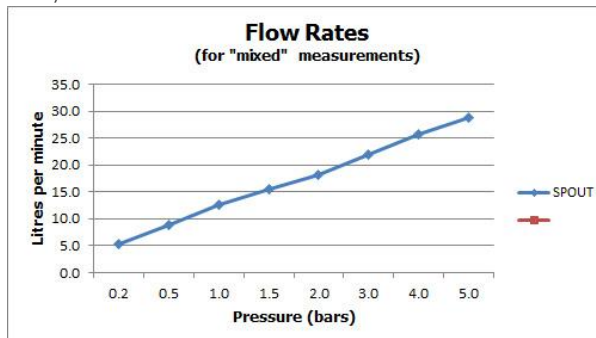

FINISH:

Chrome

FLOW REGULATOR:

FR-106/4-PLA

MINIMUM OPERATING PRESSURE:

0.2 bar LP

FLOW RATE AT 3.0 BAR FLOW PRESSURE:

22 l/min