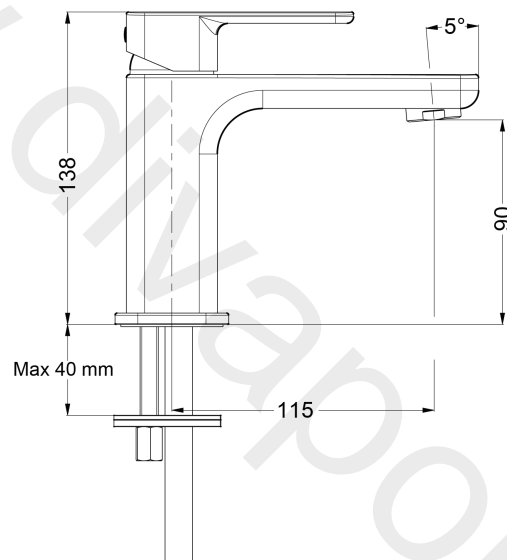

measurements in millimetres (mm)  
information updated April 2014

tel | 01322 422767  
web | www.crosswater.co.uk  
email | technical@crosswater-holdings.co.uk

Basin Monobloc no pop up waste LP

Deck mounted