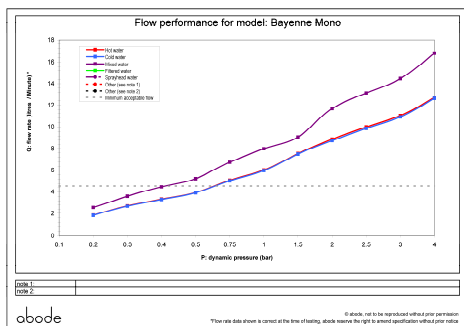

## Packaged properties:

**Box length (mm):** 605    **Box depth (mm):** 85    **Tap only weight (kg):** 3.00  
**Box width (mm):** 320    **Units per outer:** 5    **Boxed weight (kg):** 3.96

## Product dimensions:

- **Overall Height / projection (mm):** 322
- **Exit reach (mm):** 230
- **Exit height (mm):** 229
- **Centre distance(s):** N/A
- **Base diameter(s) (mm):** 58
- **Recommended hole diameter (mm):** Ø 35
- **Max. surface depth (mm):** 60
- **Spout diameter (mm):** 20
- **Spout aerator size:** M24

## Product flow characteristics:

- **Min / Max water pressure (bar):** 0.50 / 5.5
- **Recommended / Max water temperature:** 46°C / 70°C
- **Part G - Mixed flow rate at 3 bar (litres / min):** 14.45

- **Control valve type:** Ceramic disc QT
- **Product flow characteristics:** Single flow
- **Non-return/Check valve(s):** Integral to H & C inlets