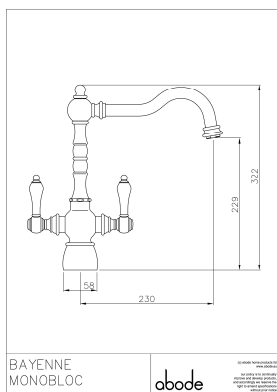

## Additional information / Parts included:

Triangular stabiliser

## Packaged properties:

**Box length (mm):** 605    **Box depth (mm):** 85    **Tap only weight (kg):** 3.00  
**Box width (mm):** 320    **Units per outer:** 5    **Boxed weight (kg):** 3.96

## Product dimensions:

- **Overall Height / projection (mm):** 322
- **Exit reach (mm):** 230
- **Exit height (mm):** 229
- **Centre distance(s):** N/A
- **Base diameter(s) (mm):** 58
- **Recommended hole diameter (mm):** Ø 35
- **Max. surface depth (mm):** 60
- **Spout diameter (mm):** 20
- **Spout aerator size:** M24

## Product flow characteristics:

- **Min / Max water pressure (bar):** 0.50 / 5.5
- **Recommended / Max water temperature:** 46°C / 70°C
- **Part G - Mixed flow rate at 3 bar (litres / min):** 14.45

- **Control valve type:** Ceramic disc QT
- **Product flow characteristics:** Single flow
- **Non-return/Check valve(s):** Integral to H & C inlets