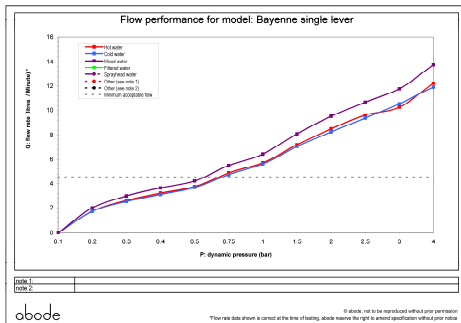

Boxed weight (kg): 3.84

Product dimensions:

- **Overall Height / projection (mm):** 327
- **Exit reach (mm):** 230
- **Exit height (mm):** 234
- **Centre distance(s):** N/A

- **Base diameter(s) (mm):** 66
- **Recommended hole diameter (mm):** Ø 35
- **Max. surface depth (mm):** 60

- **Spout diameter (mm):** 20
- **Spout aerator size:** M24

Product flow characteristics:

- **Min / Max water pressure (bar):** 0.50 / 5.5
- **Recommended / Max water temperature:** 46°C / 70°C
- **Part G - Mixed flow rate at 3 bar (litres / min):** 11.77