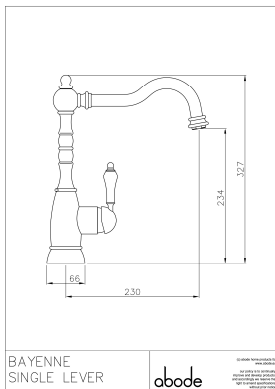

Additional information / Parts included:

Triangular stabiliser

Packaged properties:

Box length (mm): 605

Box depth (mm): 85

Tap only weight (kg): 3.04

Box width (mm): 320

Units per outer: 5

Boxed weight (kg): 3.84

Product dimensions:

- **Overall Height / projection (mm):** 327
- **Exit reach (mm):** 230
- **Exit height (mm):** 234
- **Centre distance(s):** N/A

- **Base diameter(s) (mm):** 66
- **Recommended hole diameter (mm):** Ø 35
- **Max. surface depth (mm):** 60

- **Spout diameter (mm):** 20
- **Spout aerator size:** M24

Product flow characteristics:

- **Min / Max water pressure (bar):** 0.50 / 5.5
- **Recommended / Max water temperature:** 46°C / 70°C
- **Part G - Mixed flow rate at 3 bar (litres / min):** 11.77

- **Control valve type:** Single lever ceramic cartridge
- **Product flow characteristics:** Single flow
- **Non-return/Check valve(s):** Integral to H & C inlets

- **Aerator type:** Neoperl honeycomb light blue
- **Accepts revolve / spray aerator:** No
- **Spout connection method:** Locking collar