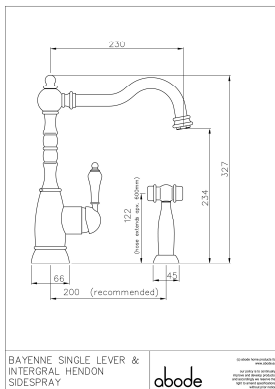

## Additional information / Parts included:

The installation of this product should respect requirement IRN R090. Triangular stabiliser

## Packaged properties:

**Box length (mm):** 605    **Box depth (mm):** 85    **Tap only weight (kg):** 3.88  
**Box width (mm):** 320    **Units per outer:** 5    **Boxed weight (kg):** 4.68

## Product dimensions:

- **Overall Height / projection (mm):** 327
- **Exit reach (mm):** 230
- **Exit height (mm):** 234
- **Centre distance(s):** N/A
- **Base diameter(s) (mm):** 66
- **Recommended hole diameter (mm):** Ø 35
- **Max. surface depth (mm):** 60
- **Spout diameter (mm):** 20
- **Spout aerator size:** M24

## Product flow characteristics:

- **Min / Max water pressure (bar):** 1.50 / 5.5
- **Recommended / Max water temperature:** 46°C / 70°C
- **Part G - Mixed flow rate at 3 bar (litres / min):** 9.32
- **Control valve type:** Single lever ceramic cartridge
- **Product flow characteristics:** Single flow
- **Non-return/Check valve(s):** Integral to H & C inlets and sprayhead
- **Aerator type:** Neoperl honeycomb light blue
- **Accepts revolve / spray aerator:** No
- **Spout connection method:** Locking collar
- **Tail pipe inlet / outlet size:** 1/2" BSP Male / M10
- **Inlet pipe type / length (mm):** flexible stainless braided hose / 480