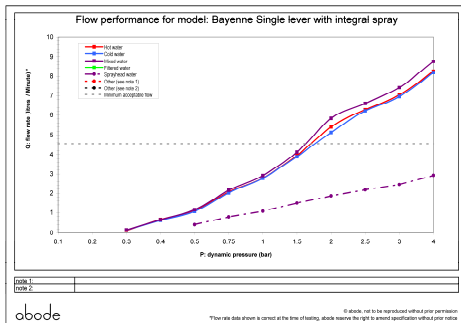

## Packaged properties:

**Box length (mm):** 605    **Box depth (mm):** 85    **Tap only weight (kg):** 3.88  
**Box width (mm):** 320    **Units per outer:** 5    **Boxed weight (kg):** 4.68

## Product dimensions:

- **Overall Height / projection (mm):** 327
- **Exit reach (mm):** 230
- **Exit height (mm):** 234
- **Centre distance(s):** N/A
- **Base diameter(s) (mm):** 66
- **Recommended hole diameter (mm):** Ø 35
- **Max. surface depth (mm):** 60
- **Spout diameter (mm):** 20
- **Spout aerator size:** M24

## Product flow characteristics:

- **Min / Max water pressure (bar):** 1.50 / 5.5
- **Recommended / Max water temperature:** 46°C / 70°C
- **Part G - Mixed flow rate at 3 bar (litres / min):** 9.32
- **Control valve type:** Single lever ceramic cartridge
- **Product flow characteristics:** Single flow
- **Non-return/Check valve(s):** Integral to H & C inlets and sprayhead
- **Aerator type:** Neoperl honeycomb light blue
- **Accepts revolve / spray aerator:** No
- **Spout connection method:** Locking collar
- **Tail pipe inlet / outlet size:** 1/2" BSP Male / M10
- **Inlet pipe type / length (mm):** flexible stainless braided hose / 480