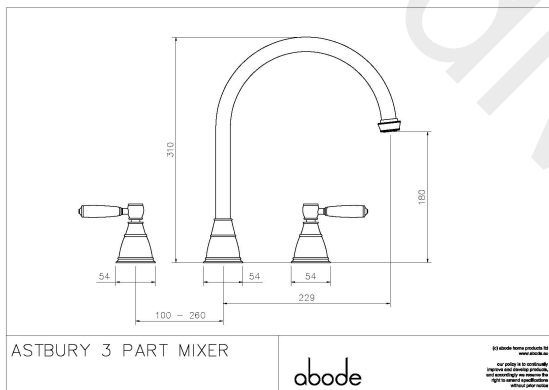

Astbury 3 part mixer

Product Finish: Pewter

Product code: AT3047
EAN13 barcode: 5060344151849

Product features:

- Low lead brass construction
- Quarter turn handle action for precise flow control
- Victorian inspired aesthetic
- Ceramic handle(s) as standard
- 5 year limited warranty

Additional information / Parts included:

Cache key, allen key 1.5mm

Packaged properties:

Box length (mm): 600 **Box depth (mm):** 85 **Tap only weight (kg):** 2.50
Box width (mm): 320 **Units per outer:** **Boxed weight (kg):** 3.20

Product dimensions:

- **Overall Height / projection (mm):** 310
- **Exit reach (mm):** 229
- **Exit height (mm):** 180
- **Centre distance(s):** (100 - 260mm)
- **Base diameter(s) (mm):** 54x 54
- **Recommended hole diameter (mm):** Ø 35
- **Max. surface depth (mm):** 45
- **Spout diameter (mm):** 20
- **Spout aerator size:** M20

Product flow characteristics:

- **Min / Max water pressure (bar):** 0.40 / 5.5
- **Recommended / Max water temperature:** 46°C / 70°C
- **Part G - Mixed flow rate at 3 bar (litres / min):** 15.10
- **Control valve type:** Ceramic disc QT
- **Product flow characteristics:** Single flow
- **Non-return/Check valve(s):** None
- **Aerator type:** Neoperl SLIM AIR CCSLC – STD flow class V
- **Accepts revolve / spray aerator:** No
- **Spout connection method:** Locking collar
- **Tail pipe inlet / outlet size:** 1/2" BSP Male / M10 x 1/2" F
- **Inlet pipe type / length (mm):** fixed threaded inlets / 350