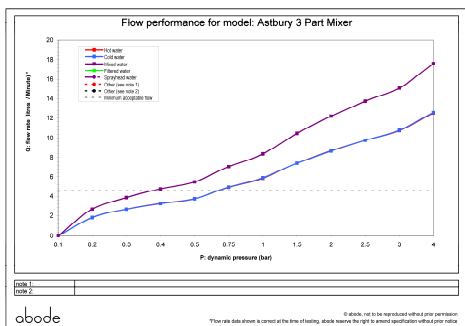

Product dimensions:

- **Overall Height / projection (mm):** 310
- **Exit reach (mm):** 229
- **Exit height (mm):** 180
- **Centre distance(s):** (100 - 260mm)
- **Base diameter(s) (mm):** 54x 54
- **Recommended hole diameter (mm):** Ø 35
- **Max. surface depth (mm):** 45
- **Spout diameter (mm):** 20
- **Spout aerator size:** M20

Product flow characteristics:

- **Min / Max water pressure (bar):** 0.40 / 5.5
- **Recommended / Max water temperature:** 46°C / 70°C
- **Part G - Mixed flow rate at 3 bar (litres / min):** 15.10
- **Control valve type:** Ceramic disc QT
- **Product flow characteristics:** Single flow
- **Non-return/Check valve(s):** None
- **Aerator type:** Neoperl SLIM AIR CCSLC – STD flow class V
- **Accepts revolve / spray aerator:** No
- **Spout connection method:** Locking collar
- **Tail pipe inlet / outlet size:** 1/2" BSP Male / M10 x 1/2" F
- **Inlet pipe type / length (mm):** fixed threaded inlets / 350