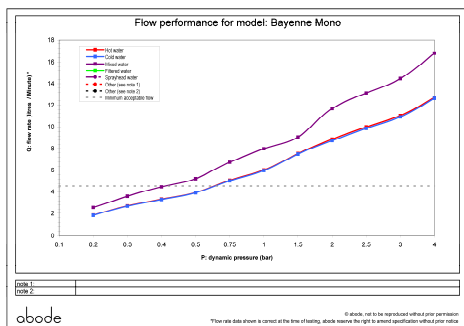

Boxed weight (kg): 3.96

Product dimensions:

- **Overall Height / projection (mm):** 322
- **Exit reach (mm):** 230
- **Exit height (mm):** 229
- **Centre distance(s):** N/A

- **Base diameter(s) (mm):** 58
- **Recommended hole diameter (mm):** Ø 35
- **Max. surface depth (mm):** 60

- **Spout diameter (mm):** 20
- **Spout aerator size:** M24

Product flow characteristics:

- **Min / Max water pressure (bar):** 0.50 / 5.5
- **Recommended / Max water temperature:** 46°C / 70°C
- **Part G - Mixed flow rate at 3 bar (litres / min):** 14.45