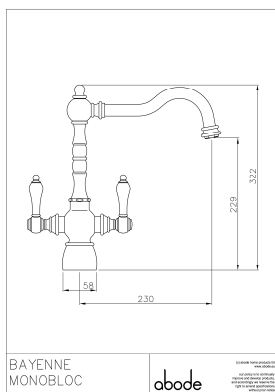

Bayenne Monobloc

Product Finish: Century Copper

Product code: AT3090

EAN13 barcode: 5060344155373

Product features:

- Low lead brass construction
- Quarter turn handle action for precise flow control
- French provincial design aesthetic
- Antisplash spout supplied as standard
- 5 year limited warranty

Additional information / Parts included:

Triangular stabiliser

Packaged properties:

Box length (mm): 605

Box depth (mm): 85

Tap only weight (kg): 3.00

Box width (mm): 320

Units per outer: 5

Boxed weight (kg): 3.96

Product dimensions:

- **Overall Height / projection (mm):** 322
- **Exit reach (mm):** 230
- **Exit height (mm):** 229
- **Centre distance(s):** N/A

- **Base diameter(s) (mm):** 58
- **Recommended hole diameter (mm):** Ø 35
- **Max. surface depth (mm):** 60

- **Spout diameter (mm):** 20
- **Spout aerator size:** M24

Product flow characteristics:

- **Min / Max water pressure (bar):** 0.50 / 5.5
- **Recommended / Max water temperature:** 46°C / 70°C
- **Part G - Mixed flow rate at 3 bar (litres / min):** 14.45